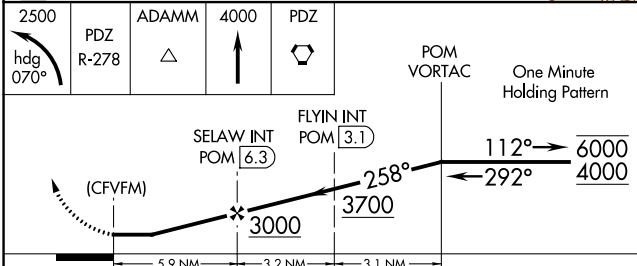

VORTAC POM 110.4 Chan 41	APP CRS 258°	Rwy Idg TDZE Apt Elev N/A N/A 296
---------------------------------------	------------------------	---

VOR-A
SAN GABRIEL VALLEY (EMT)

⚠ Circling Rwy 1 NA at night. When local altimeter setting not received, use Ontario Intl altimeter setting and increase all MDA 160 feet.

MISSED APPROACH: Climbing left turn to 2500 on heading 070° and PDZ VORTAC R-278 to ADAMM INT/PDZ 15.5 DME then continue climb to 4000 to PDZ VORTAC.

ATIS 118.75	SOCAL APP CON 125.5 349.0	EL MONTE TOWER * 121.2 (CTAF) 0	GND CON 125.9	UNICOM 122.95
-----------------------	-------------------------------------	---	-------------------------	-------------------------

	A		B		C		D		FAF to MAP 5.9 NM							
C CIRCLING	1280-1¼ 984 (1000-1¼)	1280-1½ 984 (1000-1½)	1280-3 984 (1000-3)	1320-3 1024 (1100-3)	Knots	60	90	120	150	180	Min:Sec	5:54	3:56	2:57	2:22	1:58

SW-3, 28 NOV 2024 to 26 DEC 2024