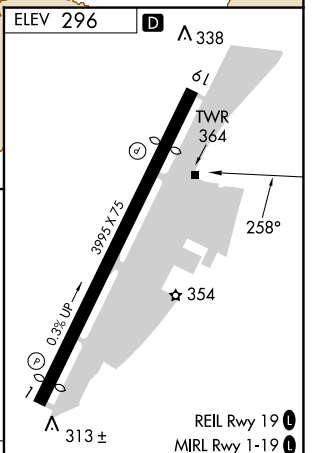

VORTAC POM 110.4 Chan 41	APP CRS 258°	Rwy Idg TDZE Apt Elev N/A N/A 296
---------------------------------------	------------------------	---

VOR-A
SAN GABRIEL VALLEY (EMT)

⚠ Circling Rwy 1 NA at night. When local altimeter setting not received, use Ontario Intl altimeter setting and increase all MDA 160 feet.

MISSED APPROACH: Climbing left turn to 2500 on heading 070° and PDZ VORTAC R-278 to ADAMM INT/PDZ 15.5 DME then continue climb to 4000 to PDZ VORTAC.

ATIS 118.75	SOCAL APP CON 125.5 349.0	EL MONTE TOWER * 121.2 (CTAF) 0	GND CON 125.9	UNICOM 122.95
-----------------------	-------------------------------------	---	-------------------------	-------------------------

	A		B		C		D		FAF to MAP 5.9 NM							
C CIRCLING	1280-1¼ 984 (1000-1¼)	1280-1½ 984 (1000-1½)	1280-3 984 (1000-3)	1320-3 1024 (1100-3)	Knots	60	90	120	150	180	Min:Sec	5:54	3:56	2:57	2:22	1:58

SW-3, 28 NOV 2024 to 26 DEC 2024