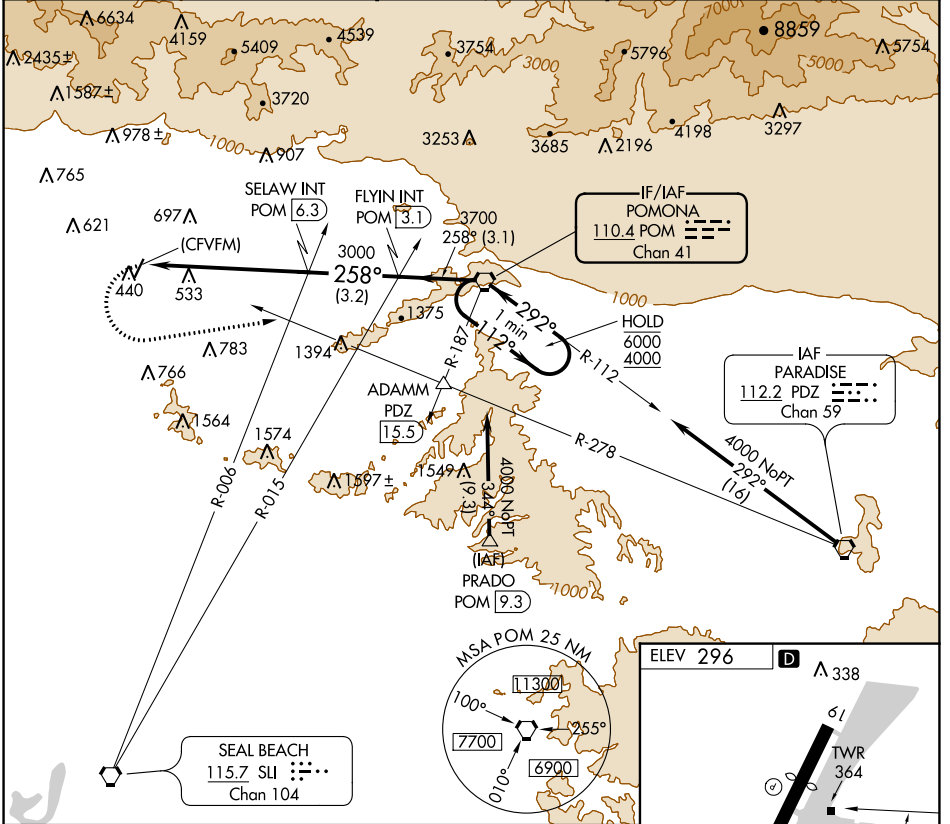

VORTAC POM 110.4 Chan 41	APP CRS 258°	Rwy Idg TDZE Apt Elev N/A N/A 296
---------------------------------------	------------------------	---

VOR-A
SAN GABRIEL VALLEY (EMT)

⚠ Circling Rwy 1 NA at night. When local altimeter setting not received, use Ontario Intl altimeter setting and increase all MDA 160 feet.

MISSED APPROACH: Climbing left turn to 2500 on heading 070° and PDZ VORTAC R-278 to ADAMM INT/PDZ 15.5 DME then continue climb to 4000 to PDZ VORTAC.

ATIS 118.75	SOCAL APP CON 125.5 349.0	EL MONTE TOWER * 121.2 (CTAF) 0	GND CON 125.9	UNICOM 122.95
-----------------------	-------------------------------------	---	-------------------------	-------------------------

	A		B		C		D		FAF to MAP 5.9 NM							
C CIRCLING	1280-1¼ 984 (1000-1¼)	1280-1½ 984 (1000-1½)	1280-3 984 (1000-3)	1320-3 1024 (1100-3)	Knots	60	90	120	150	180	Min:Sec	5:54	3:56	2:57	2:22	1:58

SW-3, 28 NOV 2024 to 26 DEC 2024

SW-3, 28 NOV 2024 to 26 DEC 2024