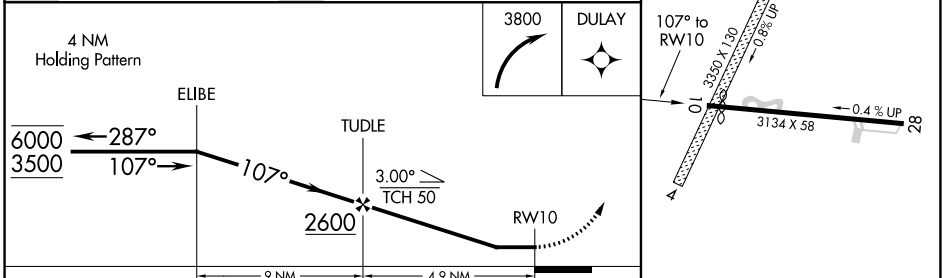

APP CRS	Rwy Idg	N/A
107°	TDZE	N/A
	Apt Elev	1039

RNAV (GPS)-A

SKANEATELES AERO DROME (6B9)

RNP APCH - GPS.	MISSED APPROACH: Climbing right turn to 3800 direct DULAY and hold.
<p>⚠ Circling NA to Rwy 4 and 22. Circling to Rwy 28 NA at night.</p> <p>⚠ Rwy 28 helicopter visibility reduction below 1 SM NA.</p>	

AWOS-3P 120.125	SYRACUSE APP CON 126.125 269.125	UNICOM 122.8 (CTAF) 0
---------------------------	--	---------------------------------

NE-2, 28 NOV 2024 to 26 DEC 2024

NE-2, 28 NOV 2024 to 26 DEC 2024

CATEGORY	A	B	C	D
CIRCLING	1600-1 561 (600-1)	1700-1 661 (700-1)	1780-2¼ 741 (800-2¼)	NA