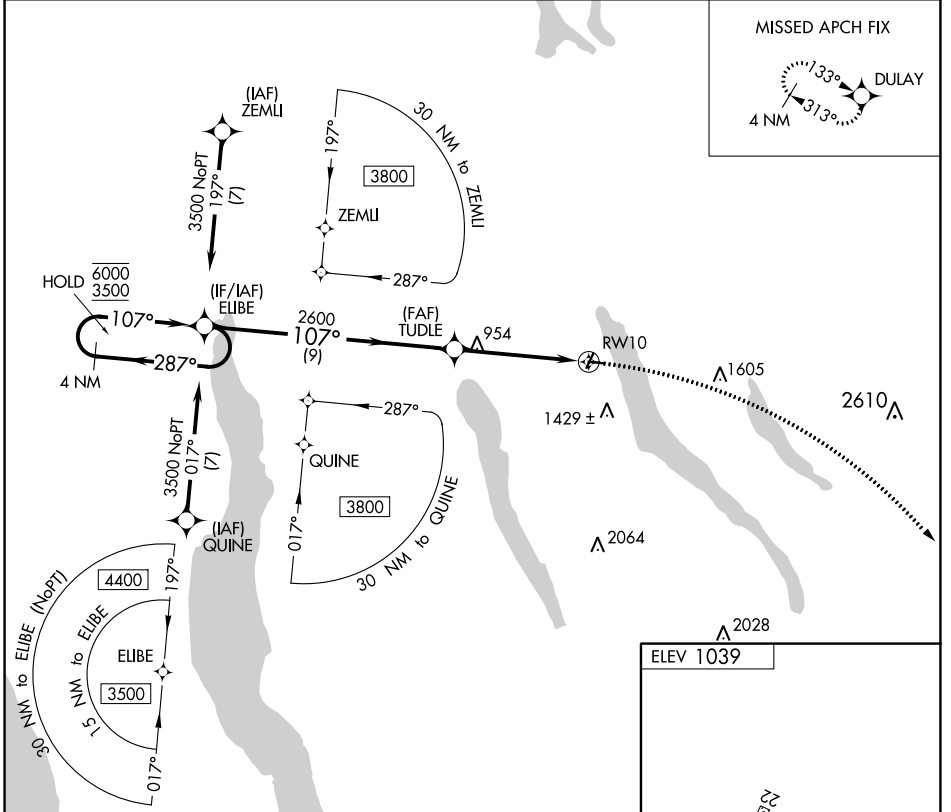

APP CRS	Rwy Idg	N/A
107°	TDZE	N/A
	Apt Elev	1039

RNAV (GPS)-A

SKANEATELES AERO DROME (6B9)

RNP APCH - GPS.	MISSED APPROACH: Climbing right turn to 3800 direct DULAY and hold.
<p>⚠ Circling NA to Rwy 4 and 22. Circling to Rwy 28 NA at night.</p> <p>⚠ Rwy 28 helicopter visibility reduction below 1 SM NA.</p>	

AWOS-3P 120.125	SYRACUSE APP CON 126.125 269.125	UNICOM 122.8 (CTAF) 0
---------------------------	--	---------------------------------

NE-2, 28 NOV 2024 to 26 DEC 2024

NE-2, 28 NOV 2024 to 26 DEC 2024

CATEGORY	A	B	C	D
CIRCLING	1600-1 561 (600-1)	1700-1 661 (700-1)	1780-2¼ 741 (800-2¼)	NA

REIL Rwy 10 and 28
MIRL Rwy 10-28 0