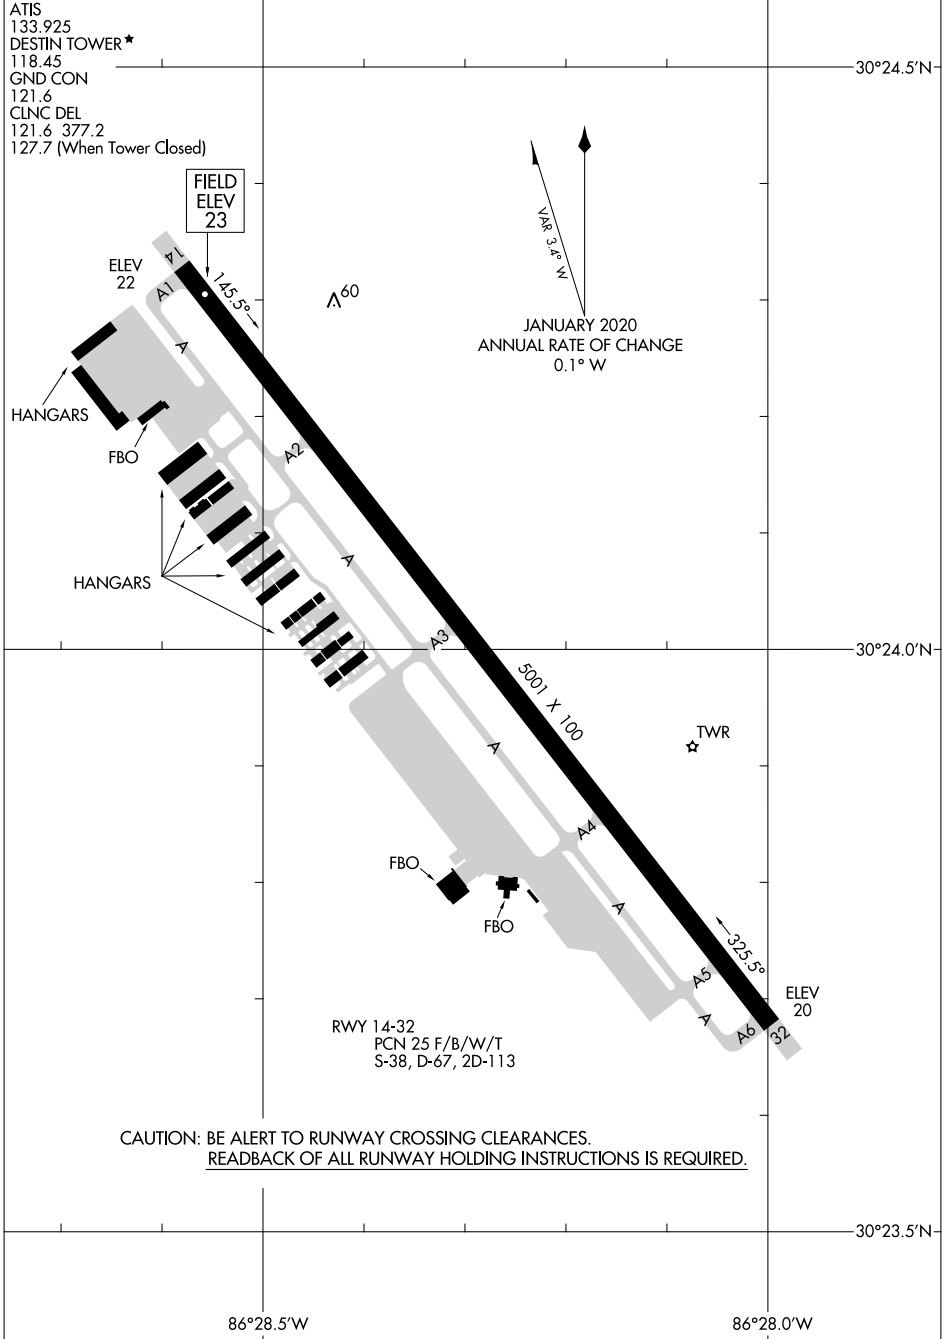

21168

AIRPORT DIAGRAM

AL-5680 (FAA)

DESTIN EXEC (DTS)
DESTIN, FLORIDA

SE-3, 28 NOV 2024 to 26 DEC 2024

SE-3, 28 NOV 2024 to 26 DEC 2024