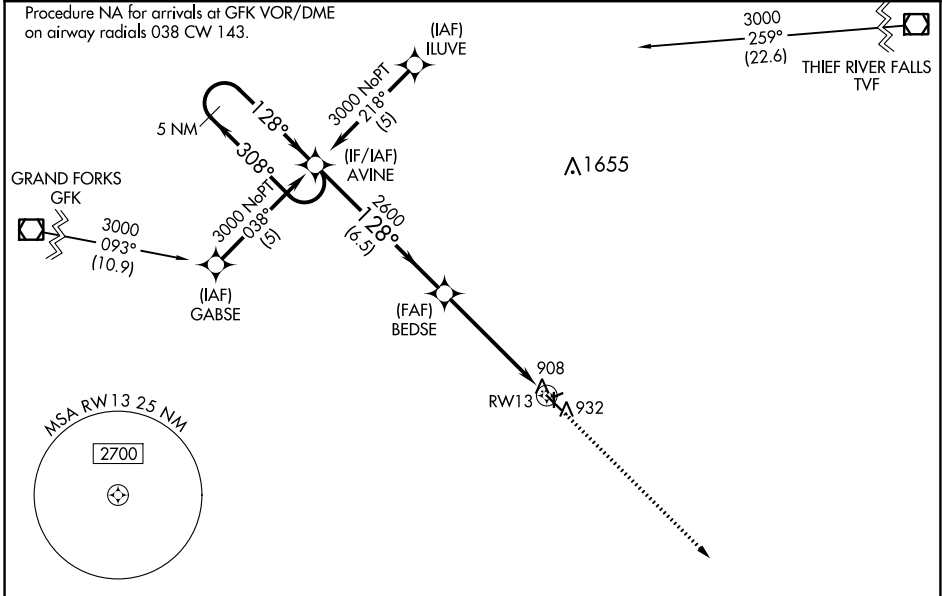

WAAS CH 72704 W13A	APP CRS 128°	Rwy ldg TDZE Apt Elev	4300 896 900
--	------------------------	-----------------------------	---

RNAV (GPS) RWY 13

CROOKSTON MUNI/KIRKWOOD FLD (CKN)

RNP APCH.

▼ Baro-VNAV NA when using Grand Forks altimeter setting. For uncompensated Baro-VNAV systems, LNAV/VNAV NA below -16°C (4°F) or above 54°C (130°F). When local altimeter setting not received, use Grand Forks altimeter setting and increase LPV DA to 1208 feet and LNAV/VNAV DA to 1272 feet; increase all MDA's 80 feet and Circling Cat C visibility ¼ SM. Circling Rwy's 6, 24, 17, 35 NA at night.

MISSED APPROACH: Climb to 3000 direct FAPVU and hold.

AWOS-3 126.425	GRAND FORKS APP CON ★ 118.1 318.1	UNICOM 122.7 (CTAF) ①
--------------------------	---	---------------------------------

NC-1, 28 NOV 2024 to 26 DEC 2024

NC-1, 28 NOV 2024 to 26 DEC 2024

ELEV 900	TDZE 896
----------	----------

CATEGORY	A	B	C	D
LPV DA	1146-1	250 (300-1)		NA
LNAV/VNAV DA	1210-1	314 (400-1)		NA
LNAV MDA	1360-1	464 (500-1)	1360-1¼ 464 (500-1¼)	NA
CIRCLING	1360-1	460 (500-1)	1480-1½ 580 (600-1½)	NA