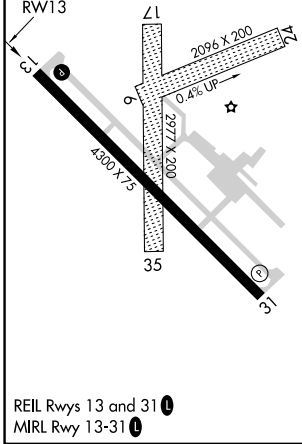

WAAS CH 72704 W13A	APP CRS 128°	Rwy ldg TDZE Apt Elev	4300 896 900
--	------------------------	-----------------------------	---

RNAV (GPS) RWY 13

CROOKSTON MUNI/KIRKWOOD FLD (CKN)

RNP APCH.

▼ Baro-VNAV NA when using Grand Forks altimeter setting. For uncompensated Baro-VNAV systems, LNAV/VNAV NA below -16°C (4°F) or above 54°C (130°F). When local altimeter setting not received, use Grand Forks altimeter setting and increase LPV DA to 1208 feet and LNAV/VNAV DA to 1272 feet; increase all MDA's 80 feet and Circling Cat C visibility ¼ SM. Circling Rwy's 6, 24, 17, 35 NA at night.

MISSED APPROACH: Climb to 3000 direct FAPVU and hold.

AWOS-3 126.425	GRAND FORKS APP CON ★ 118.1 318.1	UNICOM 122.7 (CTAF) ①
--------------------------	---	---------------------------------

NC-1, 28 NOV 2024 to 26 DEC 2024

NC-1, 28 NOV 2024 to 26 DEC 2024

ELEV 900	TDZE 896
----------	----------

CATEGORY	A	B	C	D
LPV DA	1146-1	250 (300-1)		NA
LNAV/VNAV DA	1210-1	314 (400-1)		NA
LNAV MDA	1360-1	464 (500-1)	1360-1¼ 464 (500-1¼)	NA
CIRCLING	1360-1	460 (500-1)	1480-1½ 580 (600-1½)	NA