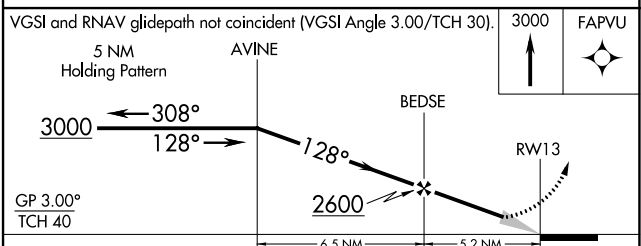

WAAS CH 72704 W13A	APP CRS 128°	Rwy ldg TDZE Apt Elev	4300 896 900
--	------------------------	-----------------------------	---

RNAV (GPS) RWY 13

CROOKSTON MUNI/KIRKWOOD FLD (CKN)

RNP APCH.

▼ Baro-VNAV NA when using Grand Forks altimeter setting. For uncompensated Baro-VNAV systems, LNAV/VNAV NA below -16°C (4°F) or above 54°C (130°F). When local altimeter setting not received, use Grand Forks altimeter setting and increase LPV DA to 1208 feet and LNAV/VNAV DA to 1272 feet; increase all MDA's 80 feet and Circling Cat C visibility ¼ SM. Circling Rwy's 6, 24, 17, 35 NA at night.

MISSED APPROACH: Climb to 3000 direct FAPVU and hold.

AWOS-3 126.425	GRAND FORKS APP CON ★ 118.1 318.1	UNICOM 122.7 (CTAF) ①
--------------------------	---	---------------------------------

NC-1, 28 NOV 2024 to 26 DEC 2024

NC-1, 28 NOV 2024 to 26 DEC 2024

ELEV 900	TDZE 896
----------	----------

CATEGORY	A	B	C	D
LPV DA	1146-1	250 (300-1)		NA
LNAV/VNAV DA	1210-1	314 (400-1)		NA
LNAV MDA	1360-1	464 (500-1)	1360-1¼ 464 (500-1¼)	NA
CIRCLING	1360-1	460 (500-1)	1480-1½ 580 (600-1½)	NA