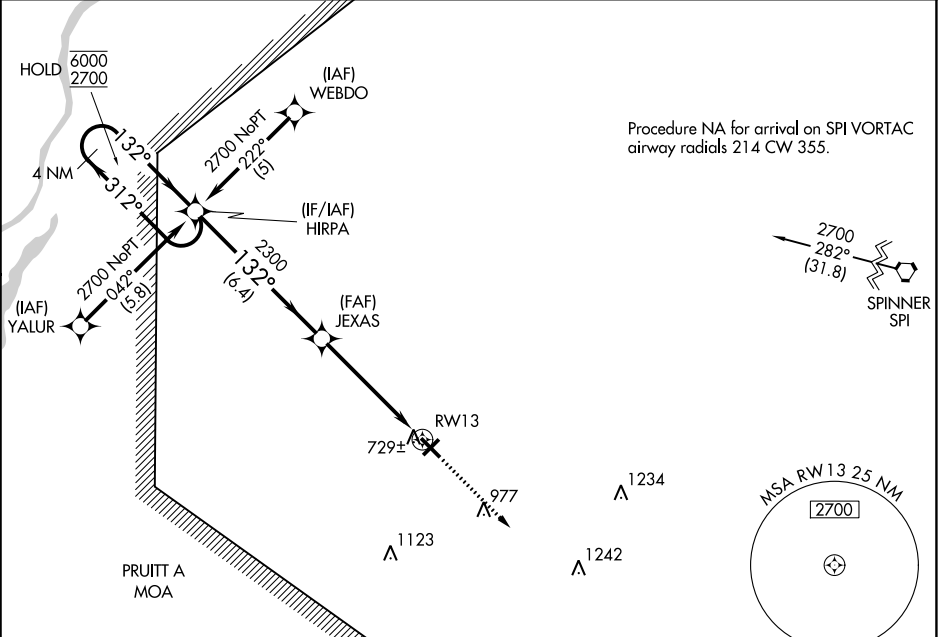

APP CRS	Rwy Idg	<b>5000</b>
<b>132°</b>	TDZE	<b>622</b>
	Apt Elev	<b>624</b>

# RNAV (GPS) RWY 13

JACKSONVILLE MUNI (IJX)

RNP APCH - GPS.	
 	

MISSED APPROACH: Climb to 2700 direct JARKA and hold.

AWOS-3PT <b>120.525</b>	SAINT LOUIS APP CON ★ <b>126.15 323.0</b>	CLNC DEL <b>118.45</b>	UNICOM <b>122.8</b> (CTAF) 
----------------------------	--	---------------------------	---

EC-3, 28 NOV 2024 to 26 DEC 2024

EC-3, 28 NOV 2024 to 26 DEC 2024