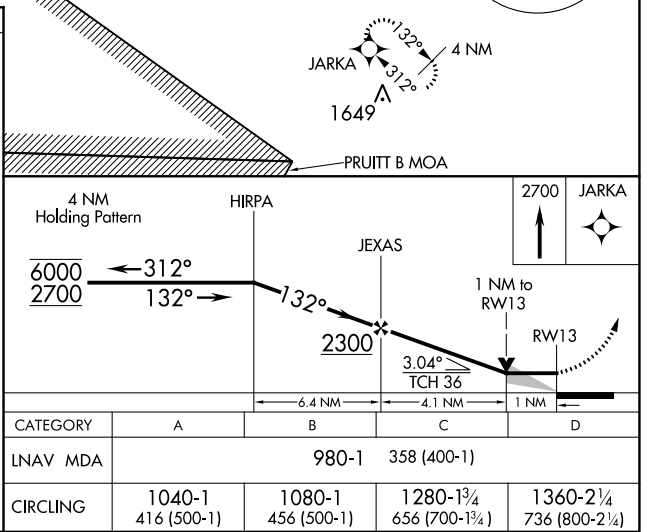

APP CRS	Rwy Idg	<b>5000</b>
<b>132°</b>	TDZE	<b>622</b>
	Apt Elev	<b>624</b>

# RNAV (GPS) RWY 13

JACKSONVILLE MUNI (IJX)

RNP APCH - GPS.	
 	

MISSED APPROACH: Climb to 2700 direct JARKA and hold.

AWOS-3PT <b>120.525</b>	SAINT LOUIS APP CON ★ <b>126.15 323.0</b>	CLNC DEL <b>118.45</b>	UNICOM <b>122.8</b> (CTAF) 
----------------------------	--	---------------------------	---