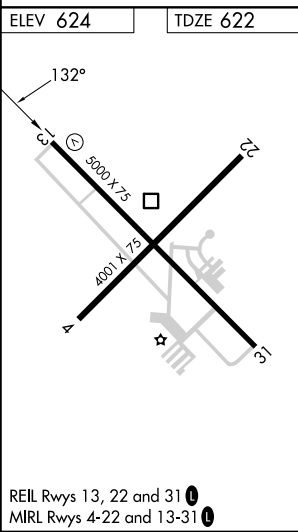

APP CRS	Rwy Idg	<b>5000</b>
<b>132°</b>	TDZE	<b>622</b>
	Apt Elev	<b>624</b>

# RNAV (GPS) RWY 13

JACKSONVILLE MUNI (IJX)

RNP APCH - GPS.	
 	

MISSED APPROACH: Climb to 2700 direct JARKA and hold.

AWOS-3PT <b>120.525</b>	SAINT LOUIS APP CON ★ <b>126.15 323.0</b>	CLNC DEL <b>118.45</b>	UNICOM <b>122.8</b> (CTAF) 
----------------------------	--	---------------------------	---