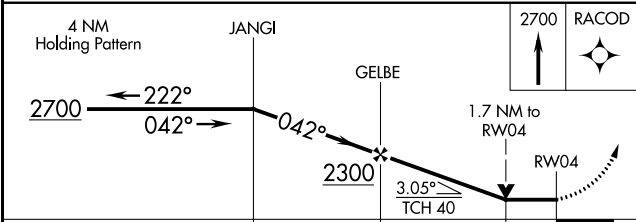

APP CRS	Rwy Idg	4001
042°	TDZE	620
	Apt Elev	624

RNAV (GPS) RWY 4

JACKSONVILLE MUNI (IJX)

RNP APCH.

▼
▲ Rwy 4 helicopter visibility reduction below ¾ SM NA.

MISSED APPROACH: Climb to 2700 direct RACOD and hold.

EC-3, 28 NOV 2024 to 26 DEC 2024

ELEV 624	TDZE 620
----------	----------

CATEGORY	A	B	C	D
LNVA MDA	1220-1 600 (600-1)		1220-1¾ 600 (600-1¾)	
CIRCLING	1220-1 596 (600-1)		1280-1¾ 656 (700-1¾)	1360-2¼ 736 (800-2¼)