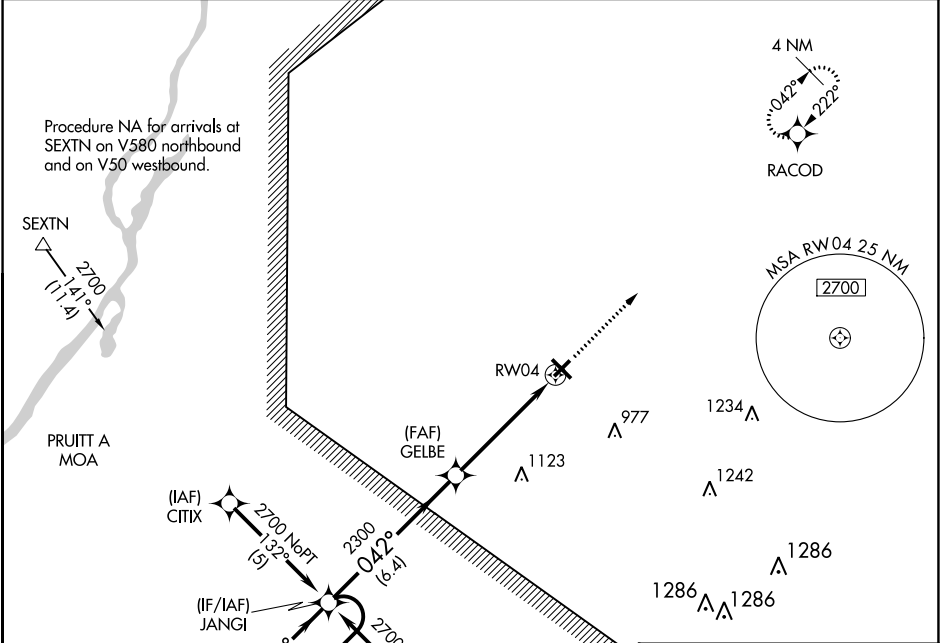

APP CRS	Rwy Idg	4001
042°	TDZE	620
	Apt Elev	624

RNAV (GPS) RWY 4

JACKSONVILLE MUNI (IJX)

RNP APCH.

▼
▲ Rwy 4 helicopter visibility reduction below ¾ SM NA.

MISSED APPROACH: Climb to 2700 direct RACOD and hold.

AWOS-3PT 120.525	SAINT LOUIS APP CON ★ 126.15 323.0	CLNC DEL 118.45	UNICOM 122.8 (CTAF) 0
----------------------------	--	---------------------------	---------------------------------

EC-3, 28 NOV 2024 to 26 DEC 2024

EC-3, 28 NOV 2024 to 26 DEC 2024

ELEV 624	TDZE 620
----------	----------

CATEGORY	A	B	C	D
LNVA MDA	1220-1 600 (600-1)		1220-1¾ 600 (600-1¾)	
CIRCLING	1220-1 596 (600-1)		1280-1¾ 656 (700-1¾)	1360-2¼ 736 (800-2¼)