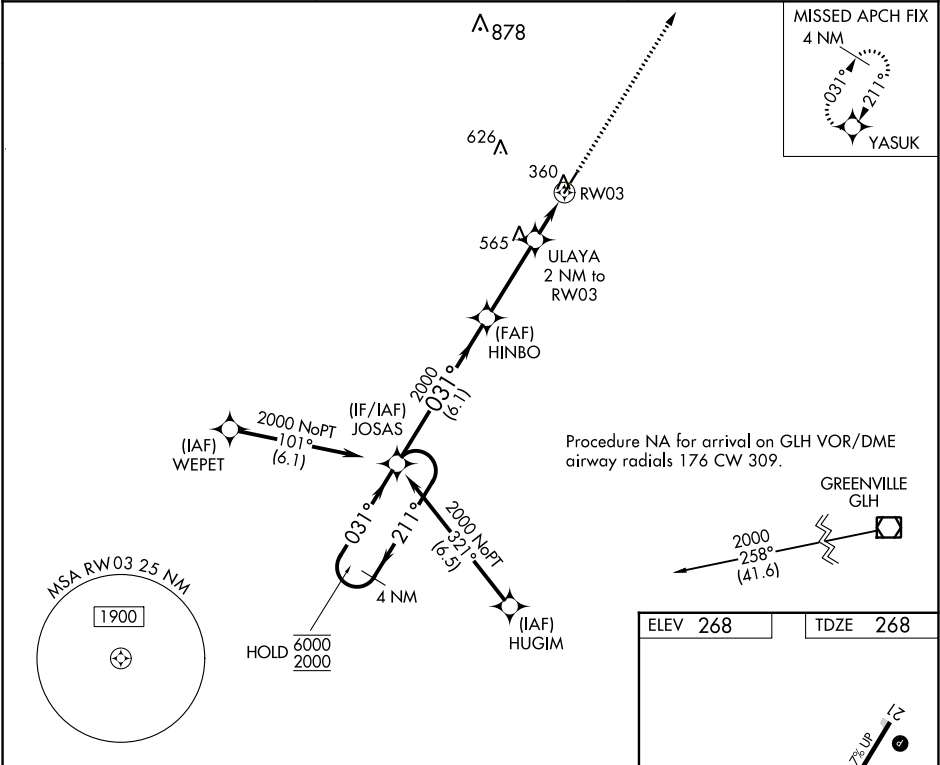

RNAV (GPS) RWY 3

MONTICELLO MUNI/ELLIS FLD (L.L.Q)

APP CRS	Rwy Idg	5020
031°	TDZE	268
	Apt Elev	268

RNP APCH - GPS.

⚠ Rwy 3 helicopter visibility reduction below 3/4 SM NA.

MISSED APPROACH: Climb to 2000 direct YASUK and hold.

ASOS 133.325	MEMPHIS CENTER 135.875 269.35	UNICOM 122.8 (CTAF)
------------------------	---	-------------------------------

CATEGORY	A	B	C	D
LNVA MDA	820-1	552 (600-1)	820-1½ 552 (600-1½)	NA
CIRCLING	820-1	552 (600-1)	980-2 712 (800-2)	NA

SC-1, 28 NOV 2024 to 26 DEC 2024

SC-1, 28 NOV 2024 to 26 DEC 2024