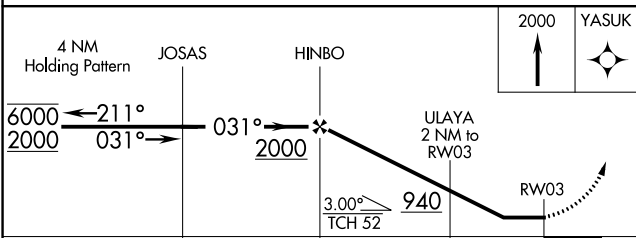

RNAV (GPS) RWY 3

MONTICELLO MUNI/ELLIS FLD (L.L.Q)

APP CRS	Rwy Idg	5020
031°	TDZE	268
	Apt Elev	268

RNP APCH - GPS.

⚠ Rwy 3 helicopter visibility reduction below 3/4 SM NA.

MISSED APPROACH: Climb to 2000 direct YASUK and hold.

ASOS 133.325	MEMPHIS CENTER 135.875 269.35	UNICOM 122.8 (CTAF)
------------------------	---	-------------------------------

CATEGORY	A	B	C	D
LNVA MDA	820-1	552 (600-1)	820-1½ 552 (600-1½)	NA
CIRCLING	820-1	552 (600-1)	980-2 712 (800-2)	NA