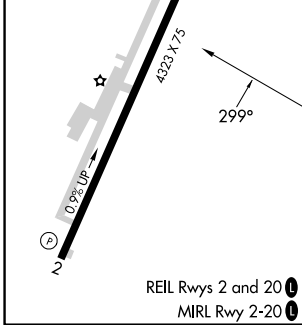

VORTAC FAM 115.7 Chan 104	APP CRS 299°	Rwy Idg TDZE Apt Elev N/A N/A 946
---	------------------------	---

VOR/DME-A
FARMINGTON RGNL (FAM)

<p>NA Circling to Rwy 20 NA at night. When local altimeter setting not received, use Sparta altimeter setting and increase all MDA 160 feet and Cat A visibility ¼ mile.</p>	<p>MISSED APPROACH: Climb to 2200 then climbing right turn to 3000 direct FAM VORTAC and hold.</p>
---	---

AWOS-3PT 119.275	KANSAS CITY CENTER 127.475 346.275	UNICOM 122.8 (CTAF)
----------------------------	--	-------------------------------

CATEGORY	A	B	C	D
CIRCLING	1720-1 774 (800-1)	1720-1¼ 774 (800-1¼)	NA	