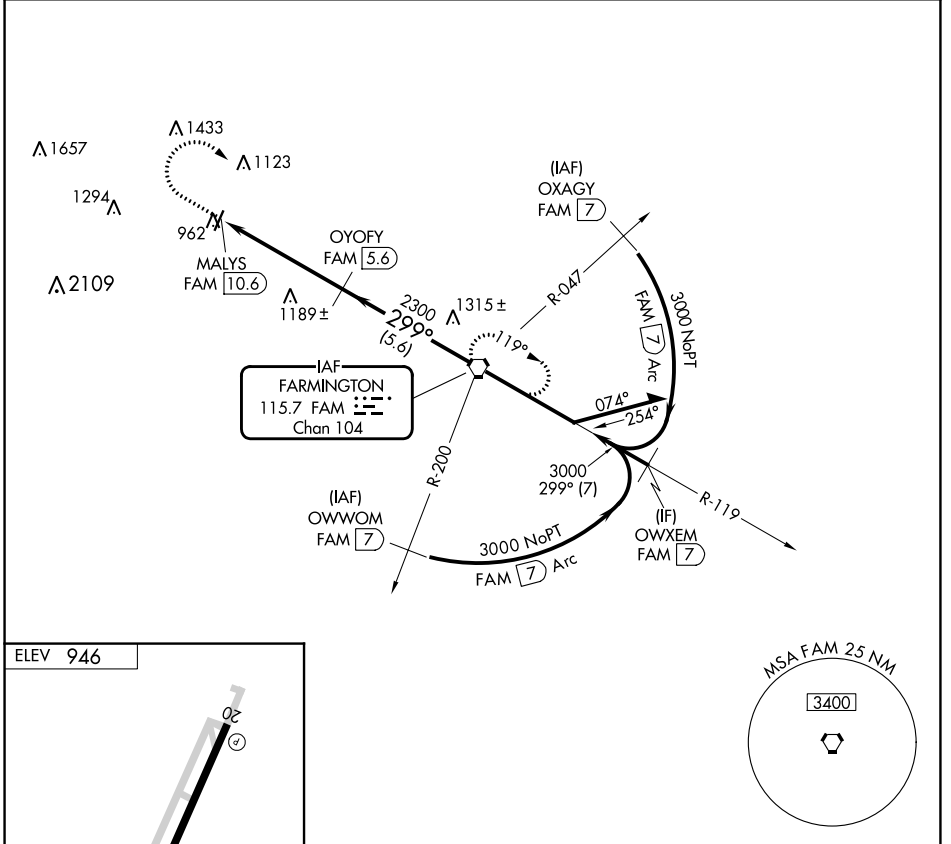

VORTAC FAM 115.7 Chan 104	APP CRS 299°	Rwy Idg TDZE Apt Elev N/A N/A 946
---	------------------------	---

VOR/DME-A
FARMINGTON RGNL (FAM)

<p>NA Circling to Rwy 20 NA at night. When local altimeter setting not received, use Sparta altimeter setting and increase all MDA 160 feet and Cat A visibility ¼ mile.</p>	<p>MISSED APPROACH: Climb to 2200 then climbing right turn to 3000 direct FAM VORTAC and hold.</p>
---	---

AWOS-3PT 119.275	KANSAS CITY CENTER 127.475 346.275	UNICOM 122.8 (CTAF)
----------------------------	--	-------------------------------

CATEGORY	A	B	C	D
CIRCLING	1720-1 774 (800-1)	1720-1¼ 774 (800-1¼)	NA	

NC-3, 28 NOV 2024 to 26 DEC 2024

NC-3, 28 NOV 2024 to 26 DEC 2024