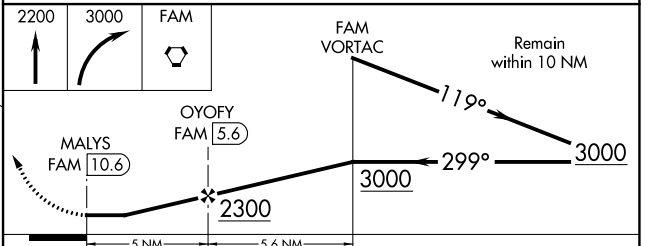

VORTAC FAM 115.7 Chan 104	APP CRS 299°	Rwy Idg TDZE Apt Elev N/A N/A 946

VOR/DME-A
FARMINGTON RGNL (FAM)

NA Circling to Rwy 20 NA at night. When local altimeter setting not received, use Sparta altimeter setting and increase all MDA 160 feet and Cat A visibility ¼ mile.	MISSED APPROACH: Climb to 2200 then climbing right turn to 3000 direct FAM VORTAC and hold.

AWOS-3PT 119.275	KANSAS CITY CENTER 127.475 346.275	UNICOM 122.8 (CTAF)

CATEGORY	A	B	C	D
CIRCLING	1720-1 774 (800-1)	1720-1¼ 774 (800-1¼)	NA	

NC-3, 28 NOV 2024 to 26 DEC 2024

NC-3, 28 NOV 2024 to 26 DEC 2024