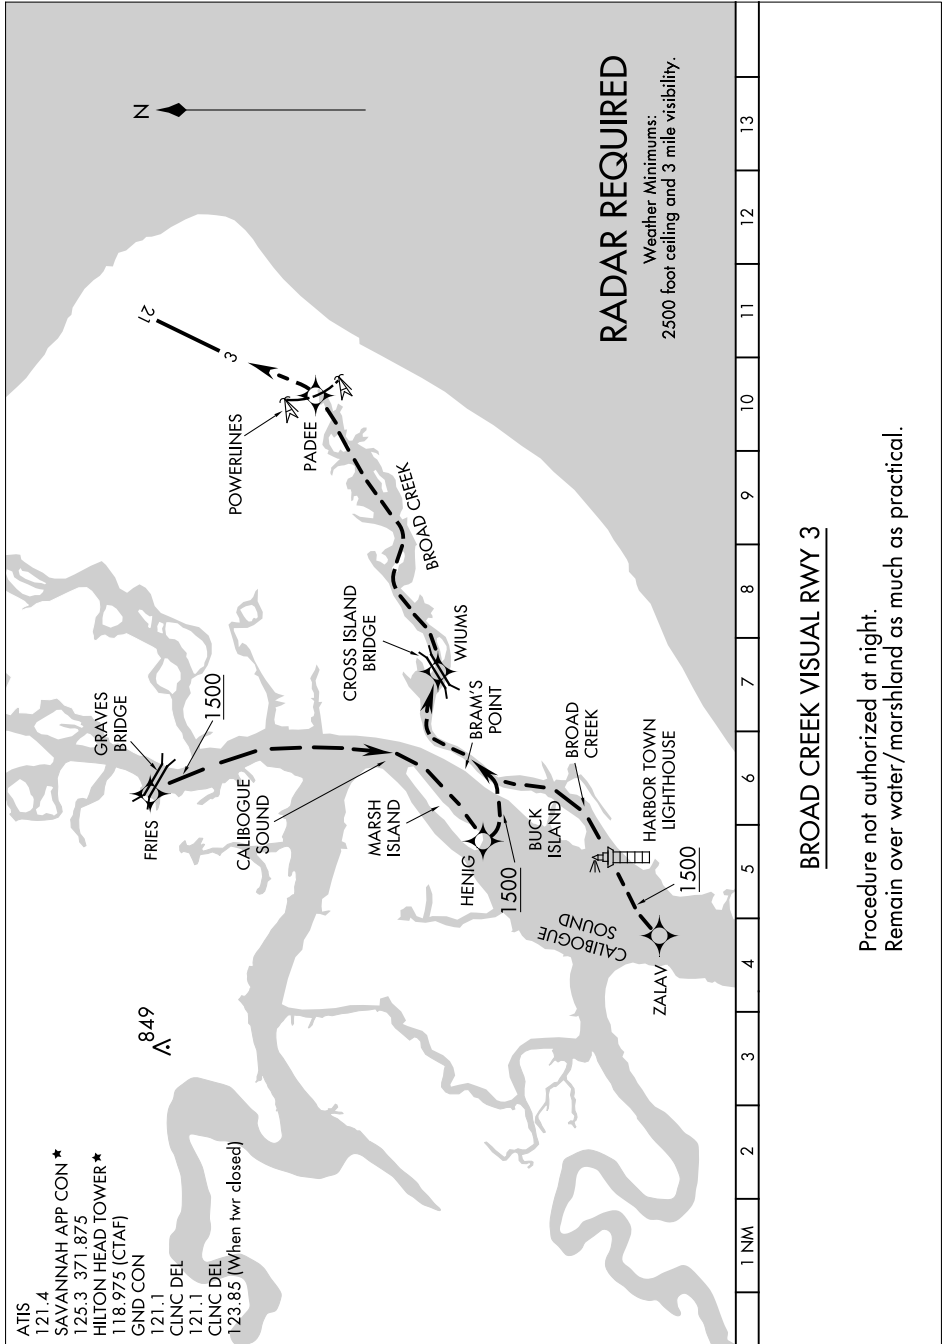

BROAD CREEK VISUAL RWY 3

HILTON HEAD ISLAND, SOUTH CAROLINA

SE-2, 28 NOV 2024 to 26 DEC 2024

BROAD CREEK VISUAL RWY 3

HILTON HEAD ISLAND, SOUTH CAROLINA
HILTON HEAD (HXD)

SE-2, 28 NOV 2024 to 26 DEC 2024