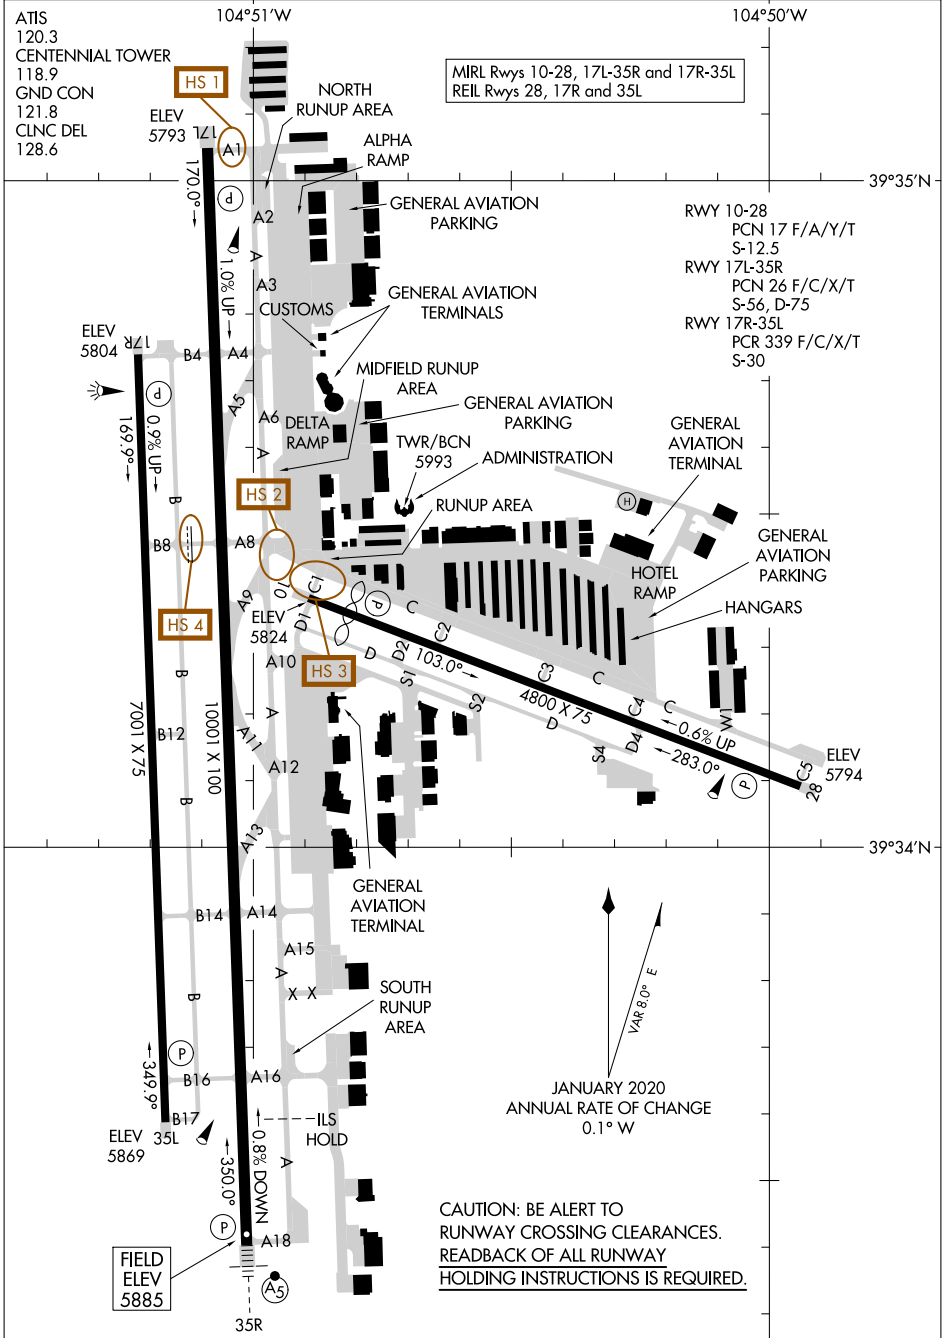

AIRPORT DIAGRAM

AL-5715 (FAA)

CENTENNIAL (APA)
DENVER, COLORADO

SW-1, 28 NOV 2024 to 26 DEC 2024

SW-1, 28 NOV 2024 to 26 DEC 2024

AIRPORT DIAGRAM

DENVER, COLORADO
CENTENNIAL (APA)