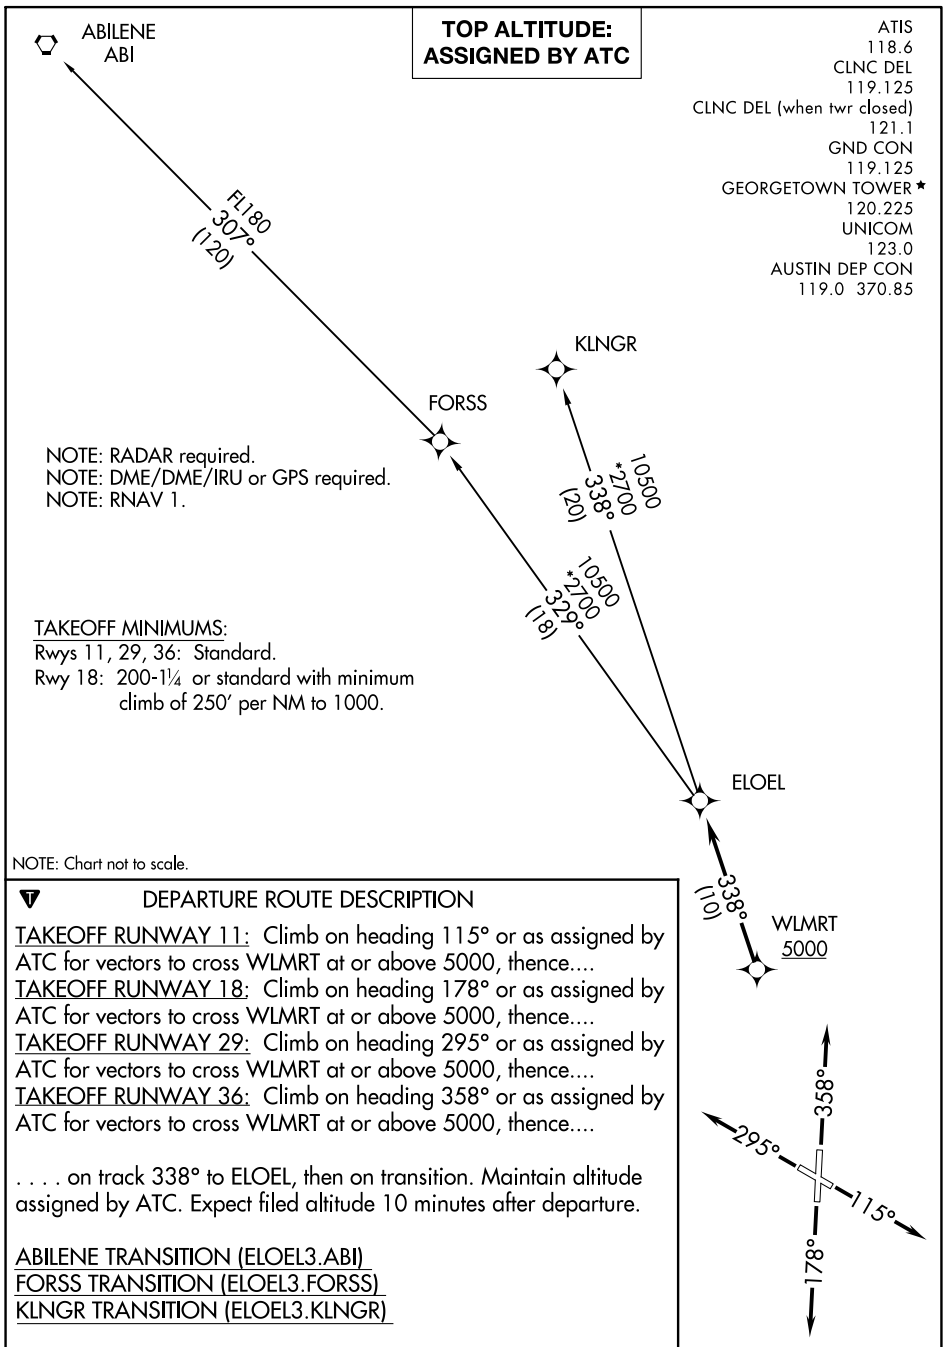

(ELOEL3.ELOEL) 22195

# ELOEL THREE DEPARTURE (RNAV) AL-5724 (FAA)

GEORGETOWN EXEC (GTU)

GEORGETOWN, TEXAS

SC-3, 28 NOV 2024 to 26 DEC 2024

SC-3, 28 NOV 2024 to 26 DEC 2024

# ELOEL THREE DEPARTURE (RNAV)

(ELOEL3.ELOEL) 22APR21

GEORGETOWN, TEXAS

GEORGETOWN EXEC (GTU)