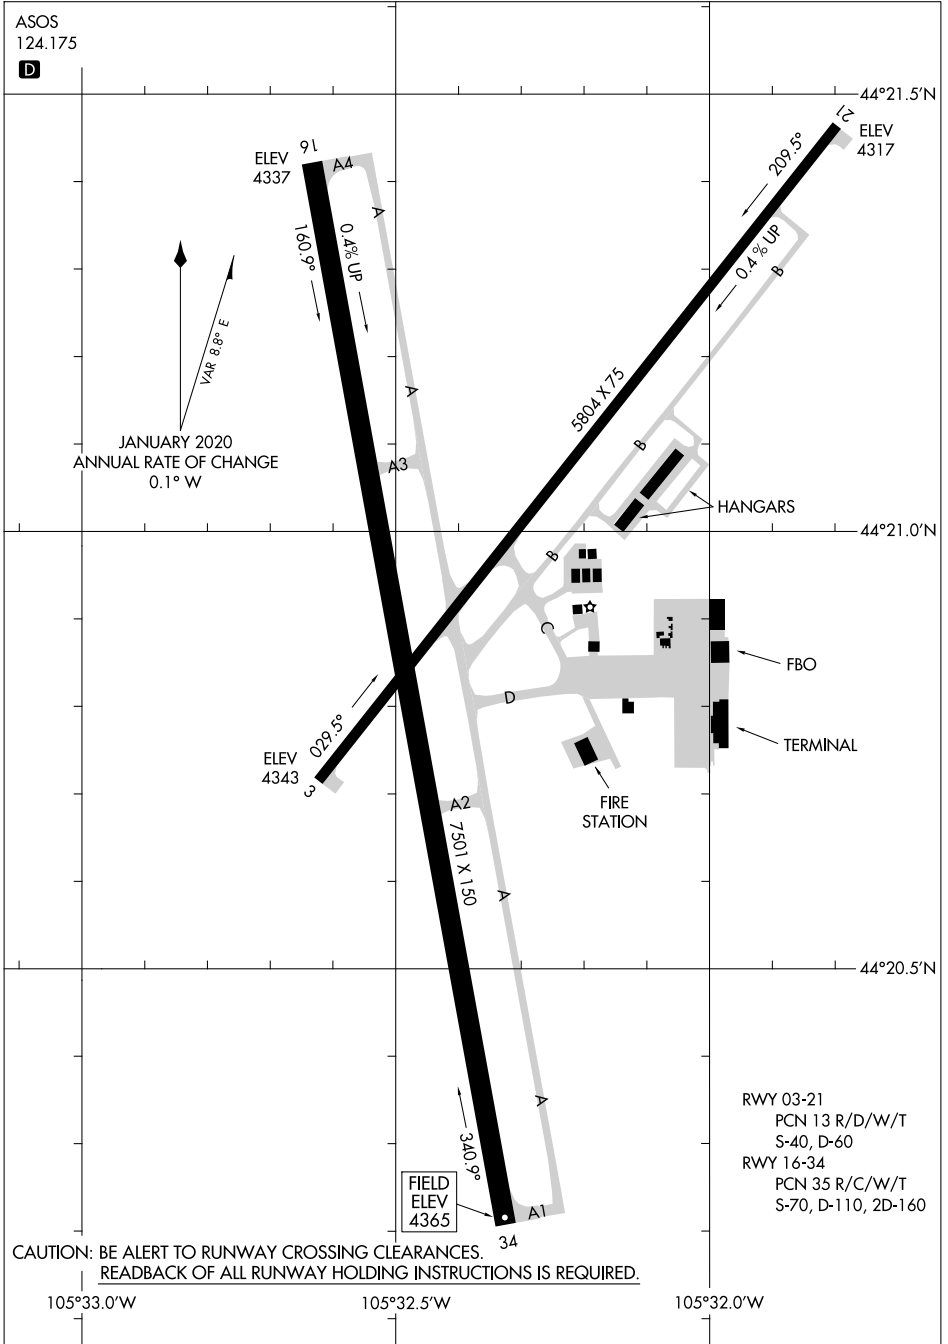

# AIRPORT DIAGRAM

NORTHEAST WYOMING RGNL (GCC)  
GILLETTE, WYOMING

AL-5728 (FAA)

ASOS  
124.175

**D**

NW-1, 28 NOV 2024 to 26 DEC 2024

NW-1, 28 NOV 2024 to 26 DEC 2024

CAUTION: BE ALERT TO RUNWAY CROSSING CLEARANCES.  
READBACK OF ALL RUNWAY HOLDING INSTRUCTIONS IS REQUIRED.

RWY 03-21  
PCN 13 R/D/W/T  
S-40, D-60

RWY 16-34  
PCN 35 R/C/W/T  
S-70, D-110, 2D-160