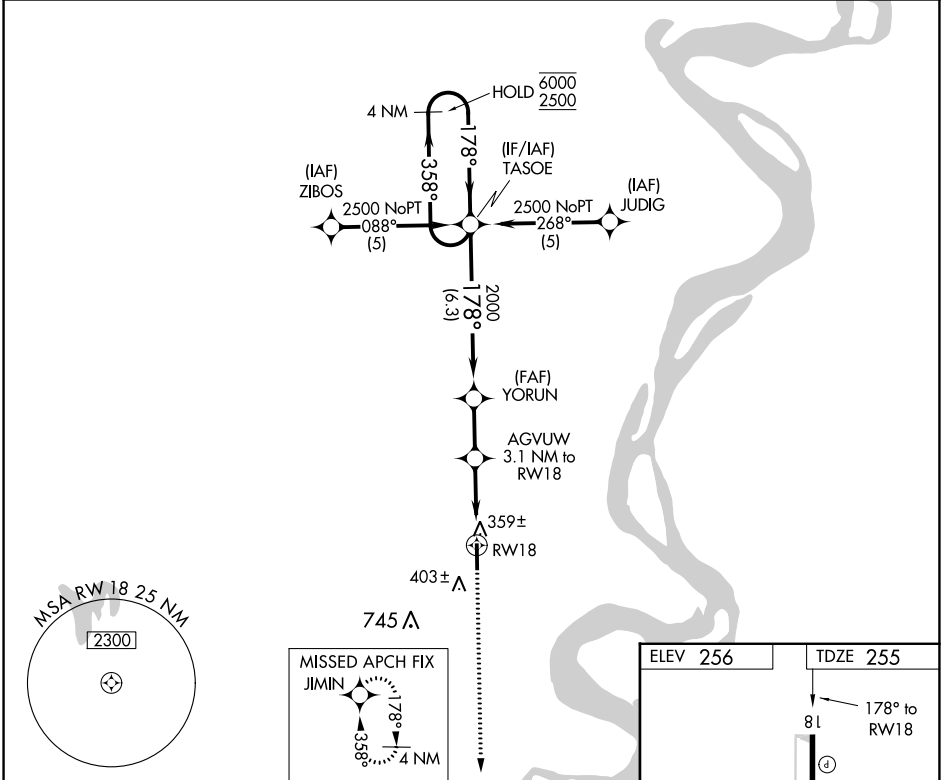

APP CRS	Rwy Idg	4999
178°	TDZE	255
	Apt Elev	256

RNAV (GPS) RWY 18

BLYTHEVILLE MUNI (HKA)

RNP APCH-GPS.	MISSED APPROACH: Climb to 2500 direct JIMIN and hold.
---------------	---

ASOS 135.025	MEMPHIS CENTER 134.65 316.15	UNICOM 123.05 (CTAF) 0
------------------------	--	----------------------------------

CATEGORY	A	B	C	D
LNAV MDA	620-1	365 (400-1)	NA	NA
CIRCLING	760-1 504 (600-1)	780-1 524 (600-1)	NA	NA

SC-1, 28 NOV 2024 to 26 DEC 2024

SC-1, 28 NOV 2024 to 26 DEC 2024