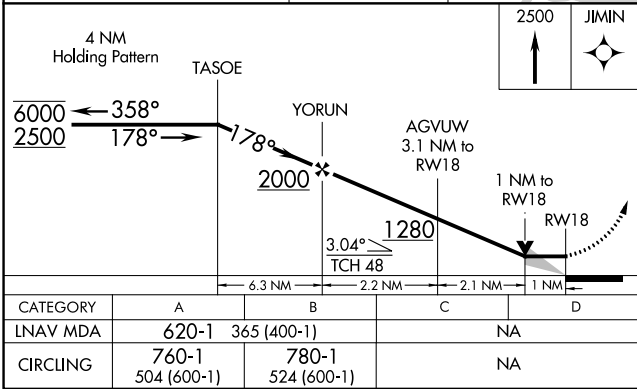

APP CRS	Rwy Idg	4999
178°	TDZE	255
	Apt Elev	256

RNAV (GPS) RWY 18

BLYTHEVILLE MUNI (HKA)

RNP APCH-GPS.	MISSED APPROACH: Climb to 2500 direct JIMIN and hold.
---------------	---

ASOS 135.025	MEMPHIS CENTER 134.65 316.15	UNICOM 123.05 (CTAF) 0
------------------------	--	----------------------------------

CATEGORY	A	B	C	D
LNAV MDA	620-1	365 (400-1)	NA	NA
CIRCLING	760-1 504 (600-1)	780-1 524 (600-1)	NA	NA

SC-1, 28 NOV 2024 to 26 DEC 2024

SC-1, 28 NOV 2024 to 26 DEC 2024