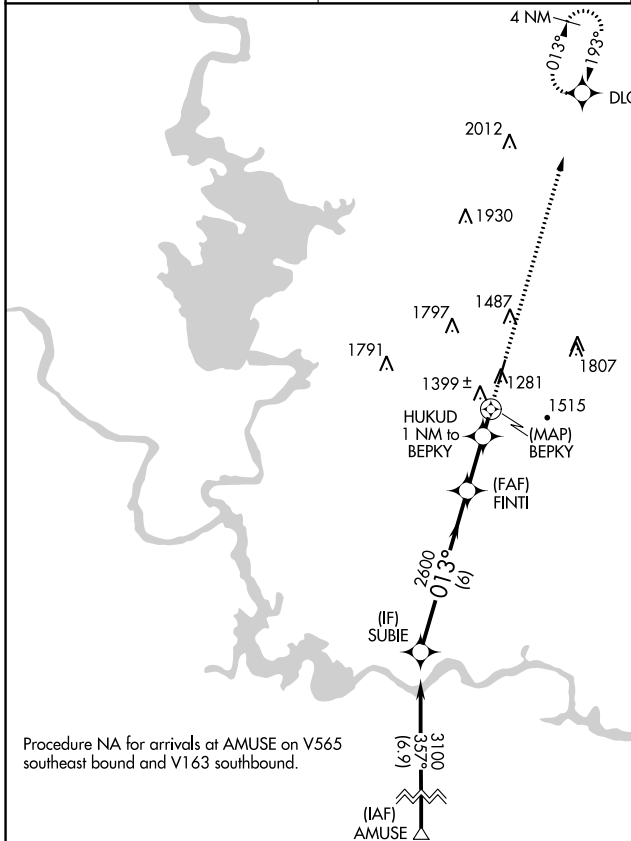

APP CRS 013°	Rwy Idg TDZE Apt Elev	5001 1269 1283
------------------------	-----------------------------	---

RNAV (GPS) RWY 1

BURNET MUNI/KATE CRADDOCK FLD (BMQ)

RNP APCH - GPS.

⚠ Rwy 1 helicopter visibility reduction below 3/4 SM NA. When local altimeter setting not received, use Lago Vista altimeter setting and increase all MDA 60 feet.

MISSED APPROACH: Climb to 3500 direct DLORA and hold.

ASOS
119.925

HOUSTON CENTER
132.35 317.5

UNICOM
122.8 (CTAF) 0

ELEV 1283	TDZE 1269
-----------	-----------

CATEGORY	A	B	C	D
LNAV MDA	1660-1¼ 391 (400-1¼)			NA

SC-3, 28 NOV 2024 to 26 DEC 2024

SC-3, 28 NOV 2024 to 26 DEC 2024