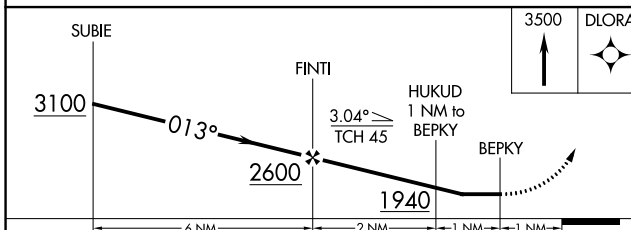

MISSED APPROACH: Climb to 3500 direct DLORA and hold.

ASOS
119.925

HOUSTON CENTER
132.35 317.5

UNICOM
122.8 (CTAF) 0

ELEV 1283	TDZE 1269
-----------	-----------

CATEGORY	A	B	C	D
LNAV MDA	1660-1¼ 391 (400-1¼)			NA