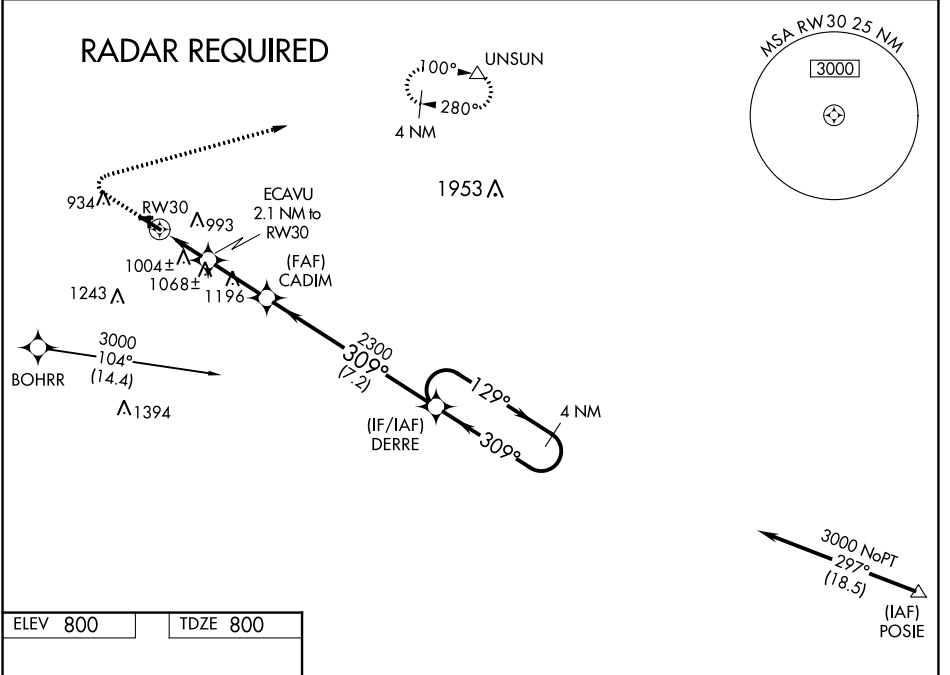

WAAS CH 86326 W30A	APP CRS 309°	Rwy Idg TDZE Apt Elev	4752 800 800
--	------------------------	-----------------------------	---

RNAV (GPS) RWY 30

HASTINGS (9D9)

RNP APCH.	<p>MISSED APPROACH: Climb to 1400 then climbing right turn to 3000 direct UNSUN and hold.</p>
<p>⚠ NA Circling NA to Rwy 9, 18, 27 and 36. Baro-VNAV NA. Use Grand Rapids altimeter setting; when not received, use Ionia altimeter setting: increase LPV DA to 1131 feet; increase LNAV/VNAV DA to 1377; increase all MDAs 20 feet.</p>	

GRR ASOS 118.725	GREAT LAKES APP CON* 128.4 257.6	UNICOM 123.075 (CTAF)
----------------------------	--	---------------------------------

CATEGORY	A	B	C	D
LPV DA	1116-1 316 (400-1)			NA
LNAV/VNAV DA	1362-1 ⁵ / ₈ 562 (600-1 ⁵ / ₈)			NA
LNAV MDA	1300-1	500 (500-1)	1300-1 ³ / ₈ 500 (500-1 ³ / ₈)	NA
C CIRCLING	1380-1 580 (600-1)	1420-1 620 (700-1)	1440-1 ³ / ₄ 640 (700-1 ³ / ₄)	NA

EC-1, 28 NOV 2024 to 26 DEC 2024

EC-1, 28 NOV 2024 to 26 DEC 2024