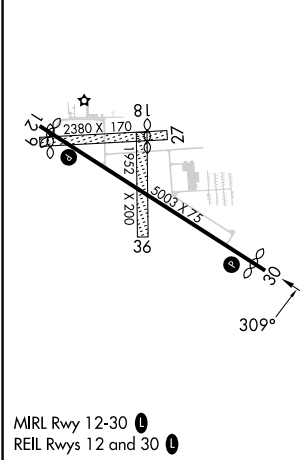

WAAS CH 86326 W30A	APP CRS 309°	Rwy Idg TDZE Apt Elev	4752 800 800
--	------------------------	-----------------------------	---

RNAV (GPS) RWY 30

HASTINGS (9D9)

RNP APCH.	<p>MISSED APPROACH: Climb to 1400 then climbing right turn to 3000 direct UNSUN and hold.</p>
<p>⚠ NA Circling NA to Rwy 9, 18, 27 and 36. Baro-VNAV NA. Use Grand Rapids altimeter setting; when not received, use Ionia altimeter setting: increase LPV DA to 1131 feet; increase LNAV/VNAV DA to 1377; increase all MDAs 20 feet.</p>	

GRR ASOS 118.725	GREAT LAKES APP CON* 128.4 257.6	UNICOM 123.075 (CTAF)
----------------------------	--	---------------------------------

CATEGORY	A	B	C	D
LPV DA	1116-1 316 (400-1)			NA
LNAV/VNAV DA	1362-1 ⁵ / ₈ 562 (600-1 ⁵ / ₈)			NA
LNAV MDA	1300-1	500 (500-1)	1300-1 ³ / ₈ 500 (500-1 ³ / ₈)	NA
C CIRCLING	1380-1 580 (600-1)	1420-1 620 (700-1)	1440-1 ³ / ₄ 640 (700-1 ³ / ₄)	NA