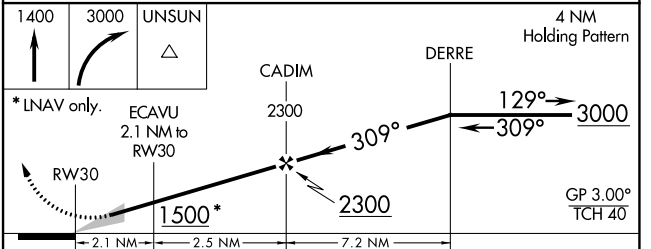

WAAS CH 86326 W30A	APP CRS 309°	Rwy Idg TDZE Apt Elev	4752 800 800
--	------------------------	-----------------------------	---

RNAV (GPS) RWY 30

HASTINGS (9D9)

RNP APCH.	<p>MISSED APPROACH: Climb to 1400 then climbing right turn to 3000 direct UNSUN and hold.</p>
<p>⚠ NA Circling NA to Rwy 9, 18, 27 and 36. Baro-VNAV NA. Use Grand Rapids altimeter setting; when not received, use Ionia altimeter setting: increase LPV DA to 1131 feet; increase LNAV/VNAV DA to 1377; increase all MDAs 20 feet.</p>	

GRR ASOS 118.725	GREAT LAKES APP CON* 128.4 257.6	UNICOM 123.075 (CTAF)
----------------------------	--	---------------------------------

CATEGORY	A	B	C	D
LPV DA	1116-1 316 (400-1)			NA
LNAV/VNAV DA	1362-1 ⁵ / ₈ 562 (600-1 ⁵ / ₈)			NA
LNAV MDA	1300-1	500 (500-1)	1300-1 ³ / ₈ 500 (500-1 ³ / ₈)	NA
C CIRCLING	1380-1 580 (600-1)	1420-1 620 (700-1)	1440-1 ³ / ₄ 640 (700-1 ³ / ₄)	NA