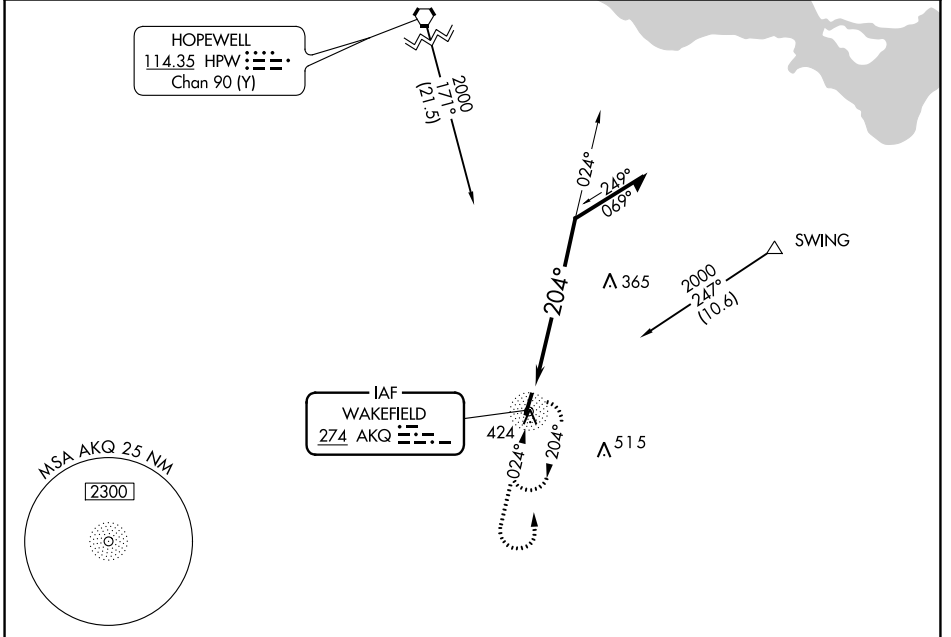

WAKEFIELD, VIRGINIA

AL-5781 (FAA)

23278

NDB AKQ	APP CRS	Rwy Idg	3866
274	204°	TDZE	110
		Apt Elev	111

NDB RWY 20

WAKEFIELD MUNI (AKQ)

NA	Procedure NA at night.	MISSED APPROACH: Climb to 1500 then climbing left turn to 2000 direct AKQ NDB and hold.
-----------	------------------------	---

ASOS 128.325	NORFOLK APP CON 127.9 269.425	UNICOM 122.8 (CTAF)
------------------------	---	-------------------------------

NE-3, 28 NOV 2024 to 26 DEC 2024

NE-3, 28 NOV 2024 to 26 DEC 2024

ELEV 111	TDZE 110
----------	----------

CATEGORY	A	B	C	D
S-20		1120-3	1010 (1100-3)	
C CIRCLING		1120-3	1009 (1100-3)	

WAKEFIELD, VIRGINIA
Amdt 5 17AUG17

36°59'N-77°00'W

WAKEFIELD MUNI (AKQ)
NDB RWY 20