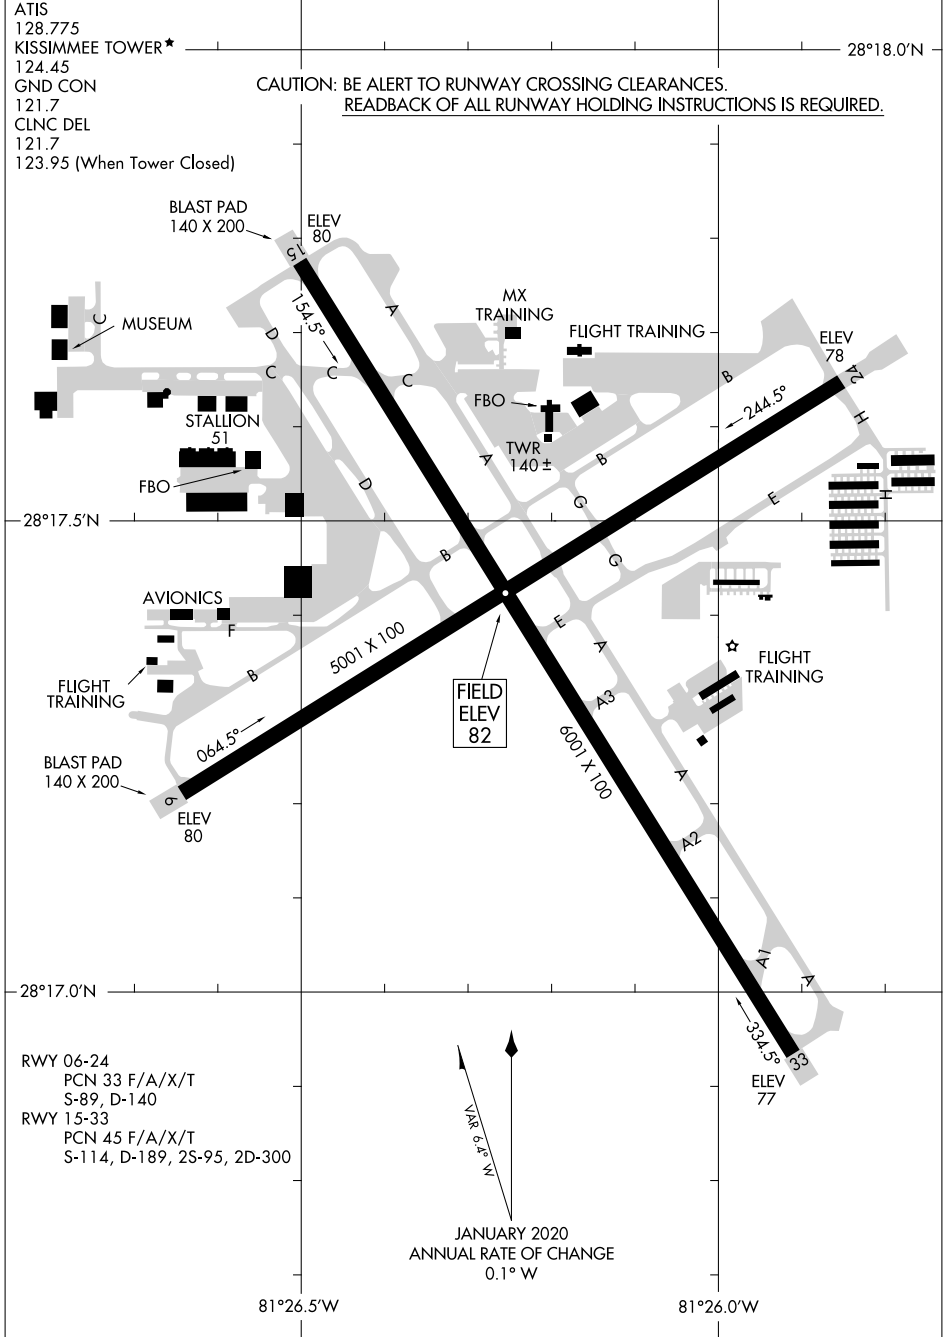

23334

AIRPORT DIAGRAM

AL-5793 (FAA)

KISSIMMEE GATEWAY (ISM)
ORLANDO, FLORIDA

ATIS
128.775
KISSIMMEE TOWER*
124.45
GND CON
121.7
CLNC DEL
121.7
123.95 (When Tower Closed)

CAUTION: BE ALERT TO RUNWAY CROSSING CLEARANCES.
READBACK OF ALL RUNWAY HOLDING INSTRUCTIONS IS REQUIRED.

SE-3, 28 NOV 2024 to 26 DEC 2024

SE-3, 28 NOV 2024 to 26 DEC 2024

AIRPORT DIAGRAM

23334

ORLANDO, FLORIDA
KISSIMMEE GATEWAY (ISM)