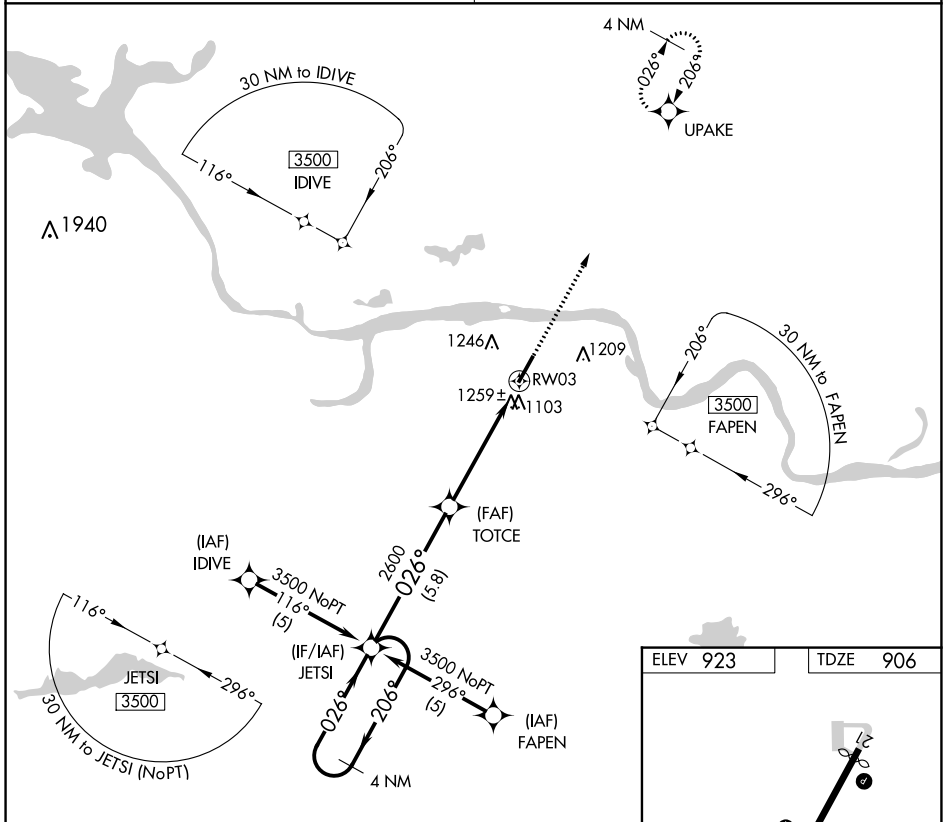

# RNAV (GPS) RWY 3

PETIT JEAN PARK (MPJ)

APP CRS <b>026°</b>	Rwy Idg <b>5414</b>
	TDZE <b>906</b>
	Apt Elev <b>923</b>

**▽** Use Russellville altimeter setting.  
**▲ NA** Procedure NA at night.  
 GPS or RNP-0.3 required. DME/DME RNP-0.3 NA.

**MISSED APPROACH:** Climb to 3500 via 026° course to UPAKE WP and hold.

MEMPHIS CENTER  
**128.475 377.15**

CTAF  
**122.9**

CATEGORY	A	B	C	D
LNVA MDA	1620-1	714 (800-1)	1620-2	NA
			714 (800-2)	
CIRCLING	1700-1	1720-1 ¼	1720-2 ¼	NA
	777 (800-1)	797 (800-1 ¼)	797 (800-2 ¼)	

SC-1, 28 NOV 2024 to 26 DEC 2024

SC-1, 28 NOV 2024 to 26 DEC 2024