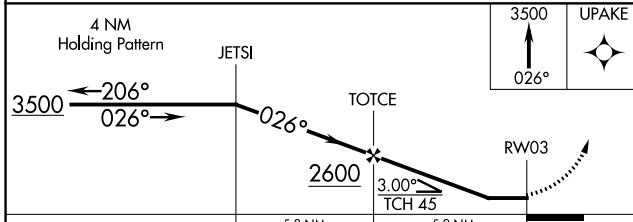

# RNAV (GPS) RWY 3

PETIT JEAN PARK (MPJ)

APP CRS <b>026°</b>	Rwy Idg <b>5414</b>
	TDZE <b>906</b>
	Apt Elev <b>923</b>

**▽** Use Russellville altimeter setting.  
**▲ NA** Procedure NA at night.  
 GPS or RNP-0.3 required. DME/DME RNP-0.3 NA.

**MISSED APPROACH:** Climb to 3500 via 026° course to UPAKE WP and hold.

MEMPHIS CENTER  
**128.475 377.15**

CTAF  
**122.9**

CATEGORY	A	B	C	D
LNVA MDA	1620-1	714 (800-1)	1620-2	NA
			714 (800-2)	
CIRCLING	1700-1	1720-1 ¼	1720-2 ¼	NA
	777 (800-1)	797 (800-1 ¼)	797 (800-2 ¼)	