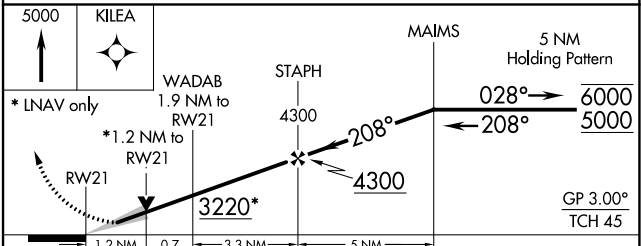

CATEGORY	A	B	C	D
LPV DA	2845-1	250 (300-1)		NA
LNAV/VNAV DA	2893-1	298 (300-1)		NA
LNAV MDA	3020-1	425 (500-1)		NA
C CIRCLING	3080-1 485 (500-1)	3560-1½ 965 (1000-1½)		NA