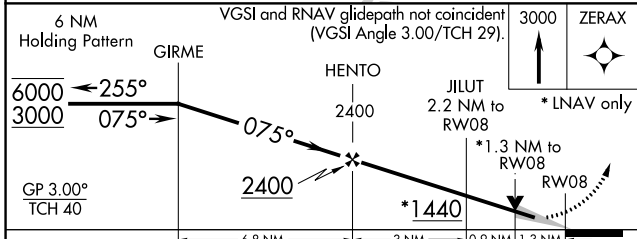

CATEGORY	A	B	C	D
LPV DA	971-1		262 (300-1)	
LNAV/VNAV DA	1125-1 3/8		416 (500-1 3/8)	
LNAV MDA	1140-1	431 (500-1)	1140-1 1/4	431 (500-1 1/4)

MIRL Rwy 8-26 **1**
REIL Rwy 8 and 26 **1**