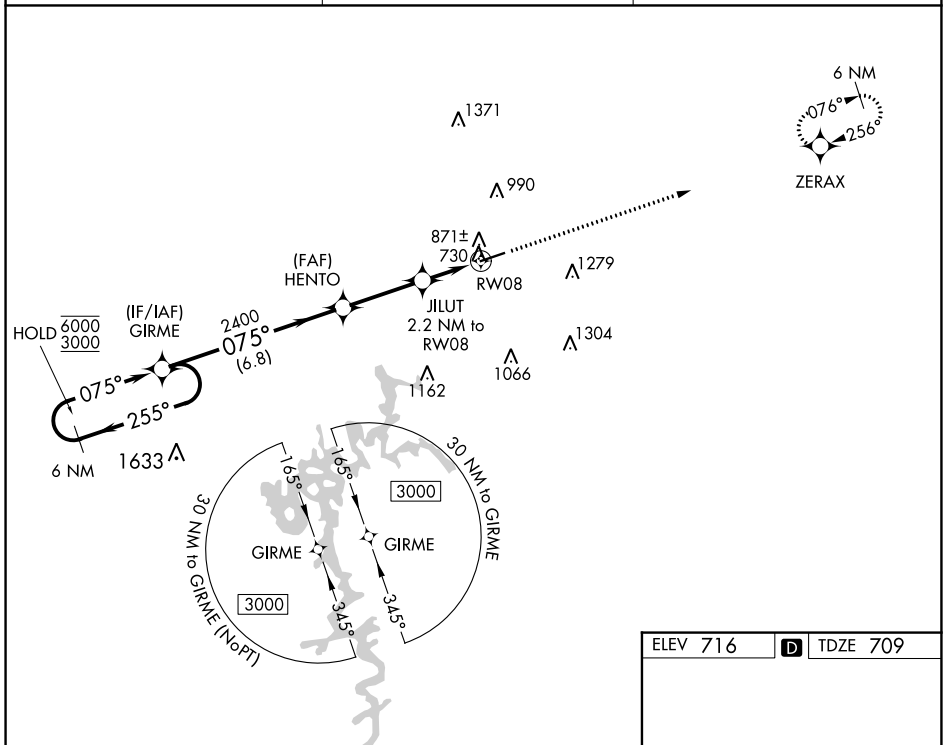

WAAS CH 77607 W08A	APP CRS 075°	Rwy Idg TDZE Apt Elev	5000 709 716
--	------------------------	-----------------------------	---

RNAV (GPS) RWY 8

GLASGOW MUNI (GLW)

RNP APCH.

For uncompensated Baro-VNAV systems, LNAV/VNAV NA below -16°C or above 54°C.

MISSED APPROACH: Climb to 3000 direct ZERAX and hold.

AWOS-3 118.525	MEMPHIS CENTER 132.9 290.3	UNICOM 122.8 (CTAF) 1
--------------------------	--------------------------------------	--

SE-1, 28 NOV 2024 to 26 DEC 2024

SE-1, 28 NOV 2024 to 26 DEC 2024

ELEV 716	D TDZE 709
----------	-------------------

CATEGORY	A	B	C	D
LPV DA	971-1		262 (300-1)	
LNAV/VNAV DA	1125-1 3/8		416 (500-1 3/8)	
LNAV MDA	1140-1	431 (500-1)	1140-1 1/4	431 (500-1 1/4)

MIRL Rwy 8-26 **1**
REIL Rwy 8 and 26 **1**