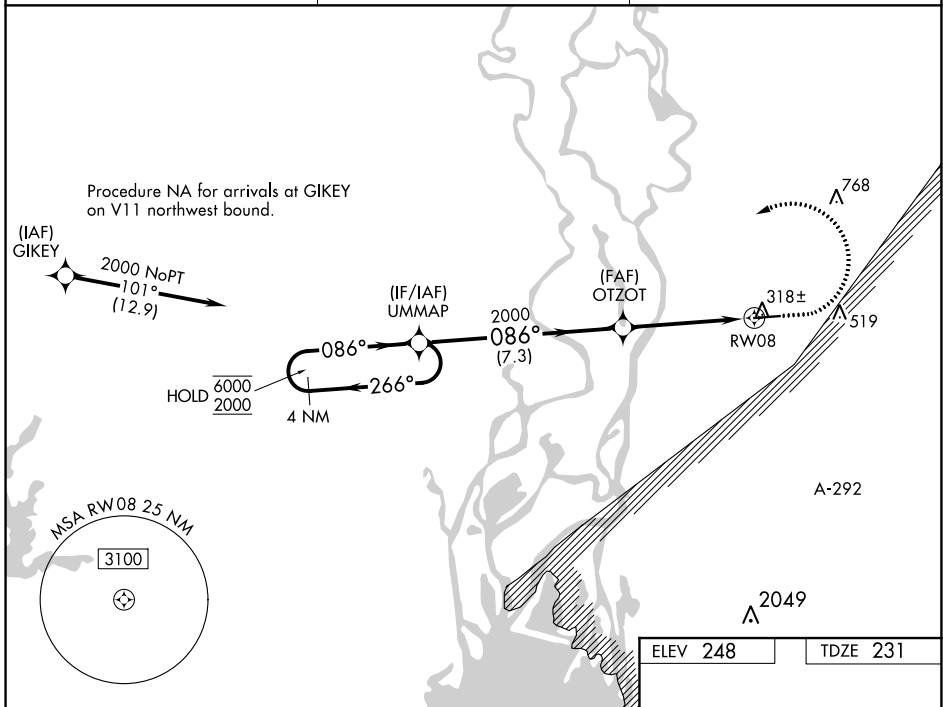

WAAS CH 56620 W08A	APP CRS 086°	Rwy Idg TDZE Apt Elev	5500 231 248

RNAV (GPS) RWY 8

BAY MINETTE MUNI (1R8)

RNP APCH.	MISSED APPROACH: Climb to 800 then climbing left turn to 2000 direct UMMAP and hold.
▼ For uncompensated Baro-VNAV systems, LNAV/VNAV NA below -15°C or above 54°C. Circling Rwy 26 NA at night.	

AWOS-3PT 121.125	MOBILE APP CON ★ 118.5 269.3	UNICOM 122.8 (CTAF) 0

ELEV 248	TDZE 231