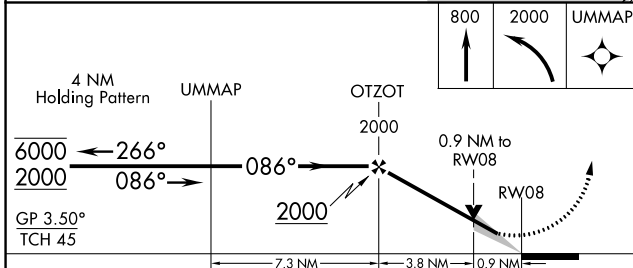

WAAS CH 56620 W08A	APP CRS 086°	Rwy Idg TDZE Apt Elev	5500 231 248

RNAV (GPS) RWY 8

BAY MINETTE MUNI (1R8)

RNP APCH.	MISSED APPROACH: Climb to 800 then climbing left turn to 2000 direct UMMAP and hold.
▼ For uncompensated Baro-VNAV systems, LNAV/VNAV NA below -15°C or above 54°C. Circling Rwy 26 NA at night.	

AWOS-3PT 121.125	MOBILE APP CON ★ 118.5 269.3	UNICOM 122.8 (CTAF) 0

ELEV 248	TDZE 231