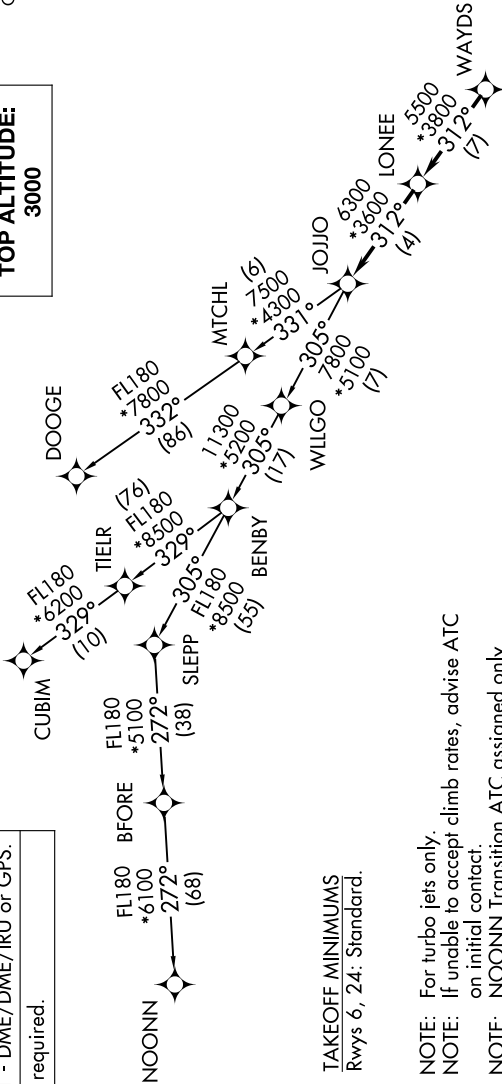

JOJO FIVE DEPARTURE (RNAV)

LANCASTER COUNTY-MC WHIRTER FLD (LKR)
AL-5853 (FAA) LANCASTER, SOUTH CAROLINA

CHARLOTTE DEP CON
120.05 307.8
AWOS-3
120.825
GCO
121.725
UNICOM (CTAF)
122.725

**TOP ALTITUDE:
3000**

TAKEOFF MINIMUMS
Rwys 6, 24: Standard.

- NOTE: For turbo jets only.
- NOTE: If unable to accept climb rates, advise ATC on initial contact.
- NOTE: NOONN Transition ATC assigned only.
- NOTE: Upon reaching 10000 MSL, accelerate to and maintain 280K, if unable advise ATC.

DEPARTURE ROUTE DESCRIPTION

Climb on heading assigned by ATC, on RADAR vectors to WAYDS, then on depicted route to JOJO. Then on assigned transition. Maintain 3000, expect filed altitude within 10 minutes after departure.

- CUBIM TRANSITION (JOJO5.CUBIM)
- DOOGE TRANSITION (JOJO5.DOOGE)
- NOONN TRANSITION (JOJO5.NOONN)

NOTE: Chart not to scale.

JOJO FIVE DEPARTURE (RNAV)

LANCASTER, SOUTH CAROLINA
LANCASTER COUNTY-MC WHIRTER FLD (LKR)