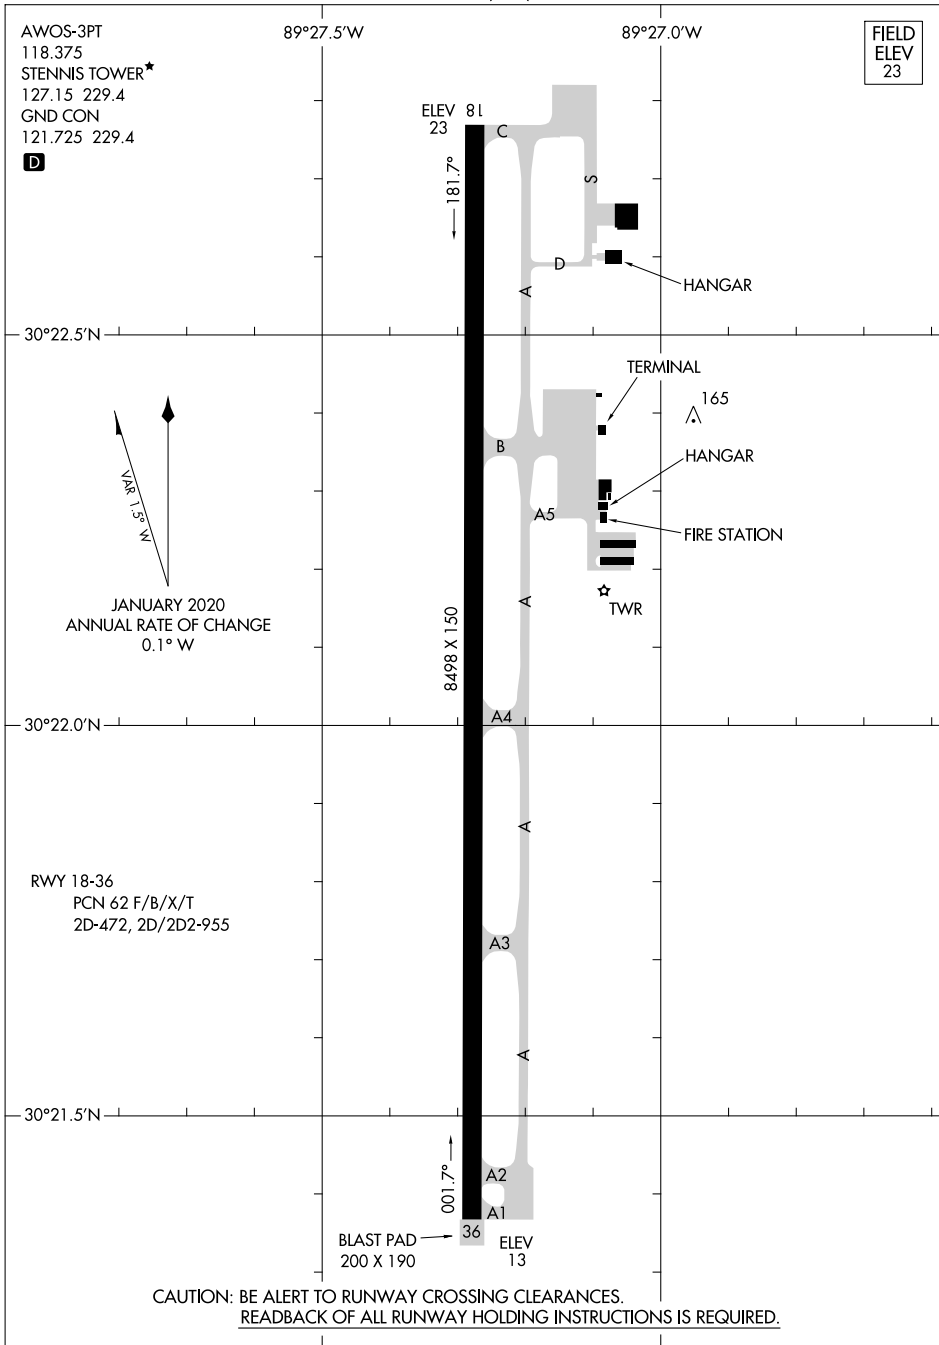

23222

# AIRPORT DIAGRAM

AL-5860 (FAA)

STENNIS INTL (HSA)  
BAY ST LOUIS, MISSISSIPPI

SC-4, 28 NOV 2024 to 26 DEC 2024

SC-4, 28 NOV 2024 to 26 DEC 2024

# AIRPORT DIAGRAM

23222

BAY ST LOUIS, MISSISSIPPI  
STENNIS INTL (HSA)