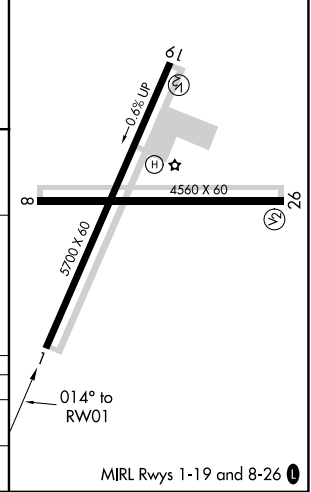

MISSED APPROACH: Climbing left turn to 6300 direct ECERI and hold.

AWOS-3 118.175	CANNON APP CON 118.425 352.1	CLNC DEL 119.0	UNICOM 122.8 (CTAF) 0
--------------------------	--	--------------------------	---------------------------------

SW-1, 28 NOV 2024 to 26 DEC 2024

SW-1, 28 NOV 2024 to 26 DEC 2024

ELEV 4078	TDZE 4078
-----------	-----------

CATEGORY	A	B	C	D
LNNAV MDA	4580-1	502 (600-1)	4580-1½ 502 (600-1½)	NA
CIRCLING	4580-1	502 (600-1)	4680-1¾ 602 (700-1¾)	NA