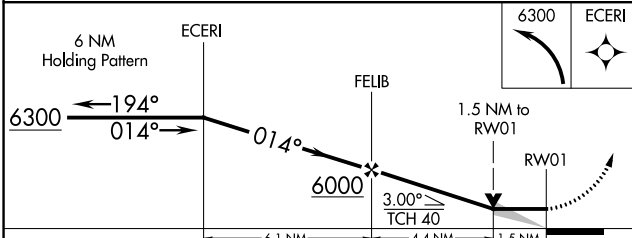

MISSED APPROACH: Climbing left turn to 6300 direct ECERI and hold.

AWOS-3 118.175	CANNON APP CON 118.425 352.1	CLNC DEL 119.0	UNICOM 122.8 (CTAF) 0
--------------------------	--	--------------------------	---------------------------------

SW-1, 28 NOV 2024 to 26 DEC 2024

SW-1, 28 NOV 2024 to 26 DEC 2024

ELEV 4078	TDZE 4078
-----------	-----------

CATEGORY	A	B	C	D
LNNAV MDA	4580-1	502 (600-1)	4580-1½ 502 (600-1½)	NA
CIRCLING	4580-1	502 (600-1)	4680-1¾ 602 (700-1¾)	NA