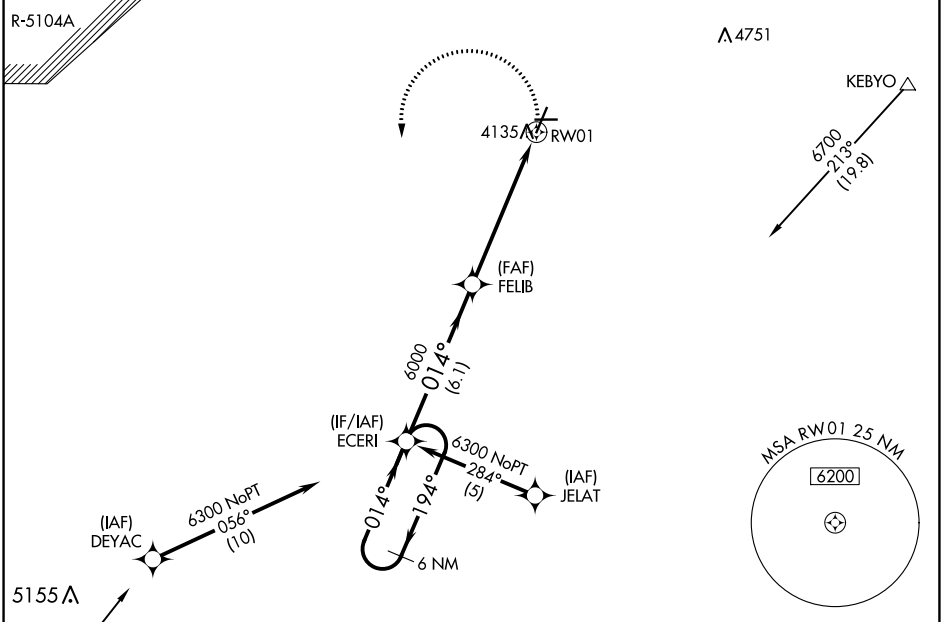

APP CRS 014°	Rwy Idg TDZE Apt Elev	5700 4078 4078
------------------------	-----------------------------	---

RNAV (GPS) RWY 1

PORTALES MUNI (P.R.Z)

⚠ DME/DME RNP- 0.3 NA. VDP NA when using Clovis Rgnl altimeter setting. When local altimeter setting not received, use Clovis Rgnl altimeter setting and increase all MDAs 80 feet; increase Circling Cat C visibility ¼ SM.

MISSED APPROACH: Climbing left turn to 6300 direct ECERI and hold.

AWOS-3 118.175	CANNON APP CON 118.425 352.1	CLNC DEL 119.0	UNICOM 122.8 (CTAF) 0
--------------------------	--	--------------------------	---------------------------------

SW-1, 28 NOV 2024 to 26 DEC 2024

SW-1, 28 NOV 2024 to 26 DEC 2024

ELEV 4078	TDZE 4078
-----------	-----------

CATEGORY	A	B	C	D
LNNAV MDA	4580-1	502 (600-1)	4580-1½ 502 (600-1½)	NA
CIRCLING	4580-1	502 (600-1)	4680-1¾ 602 (700-1¾)	NA