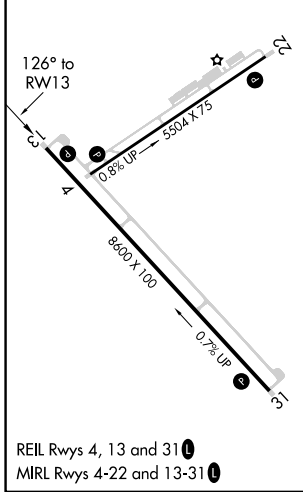

CATEGORY	A	B	C	D
LPV DA		7258-³/₄	200 (200-³/₄)	
LNAV/VNAV DA		7346-⁷/₈	288 (300-⁷/₈)	
LNAV MDA		7420-1	362 (400-1)	
C CIRCLING	7600-1 505 (600-1)	7640-1 545 (600-1)	7920-2½ 825 (900-2½)	8020-3 925 (1000-3)