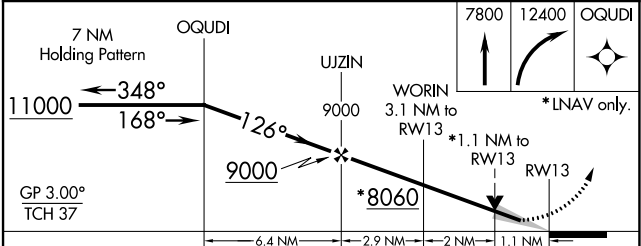

WAAS CH 97441 W13A	APP CRS 126°	Rwy ldg TDZE Apt Elev	8600 7057 7095
--	------------------------	-----------------------------	---

RNAV (GPS) RWY 13

TAOS RGNL (SKX)

⚠ For uncompensated Baro-VNAV systems, LNAV/VNAV NA below -29°C (-20°F) or above 47°C (118°F).
DME/DME RNP-0.3 NA.

MISSED APPROACH: (Do not exceed 250K until OQUDI)
Climb to 7800 then climbing right turn to 12400 direct OQUDI and hold, continue climb-in-hold to 12400.

AWOS-3PT 132.975	ALBUQUERQUE CENTER 132.8 346.35	UNICOM 122.8 (CTAF) 0
----------------------------	---	---------------------------------

ELEV 7095	TDZE 7057
-----------	-----------

CATEGORY	A	B	C	D
LPV DA		7258- ³ / ₄	200 (200- ³ / ₄)	
LNAV/VNAV DA		7346- ⁷ / ₈	288 (300- ⁷ / ₈)	
LNAV MDA		7420-1	362 (400-1)	
C CIRCLING	7600-1 505 (600-1)	7640-1 545 (600-1)	7920-2½ 825 (900-2½)	8020-3 925 (1000-3)