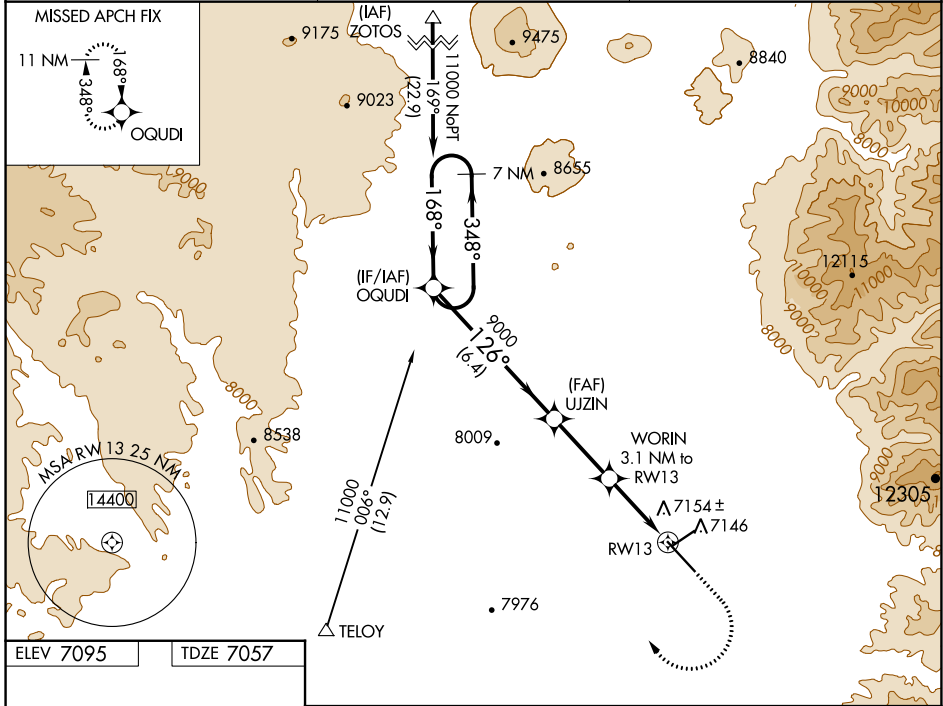

WAAS CH 97441 W13A	APP CRS 126°	Rwy ldg TDZE Apt Elev	8600 7057 7095
--	------------------------	-----------------------------	---

RNAV (GPS) RWY 13

TAOS RGNL (SKX)

⚠ For uncompensated Baro-VNAV systems, LNAV/VNAV NA below -29°C (-20°F) or above 47°C (118°F).
DME/DME RNP-0.3 NA.

MISSED APPROACH: (Do not exceed 250K until OQUDI)
Climb to 7800 then climbing right turn to 12400 direct OQUDI and hold, continue climb-in-hold to 12400.

AWOS-3PT 132.975	ALBUQUERQUE CENTER 132.8 346.35	UNICOM 122.8 (CTAF) 0
----------------------------	---	---------------------------------

ELEV 7095	TDZE 7057
-----------	-----------

CATEGORY	A	B	C	D
LPV DA		7258- ³ / ₄	200 (200- ³ / ₄)	
LNAV/VNAV DA		7346- ⁷ / ₈	288 (300- ⁷ / ₈)	
LNAV MDA		7420-1	362 (400-1)	
C CIRCLING	7600-1 505 (600-1)	7640-1 545 (600-1)	7920-2½ 825 (900-2½)	8020-3 925 (1000-3)