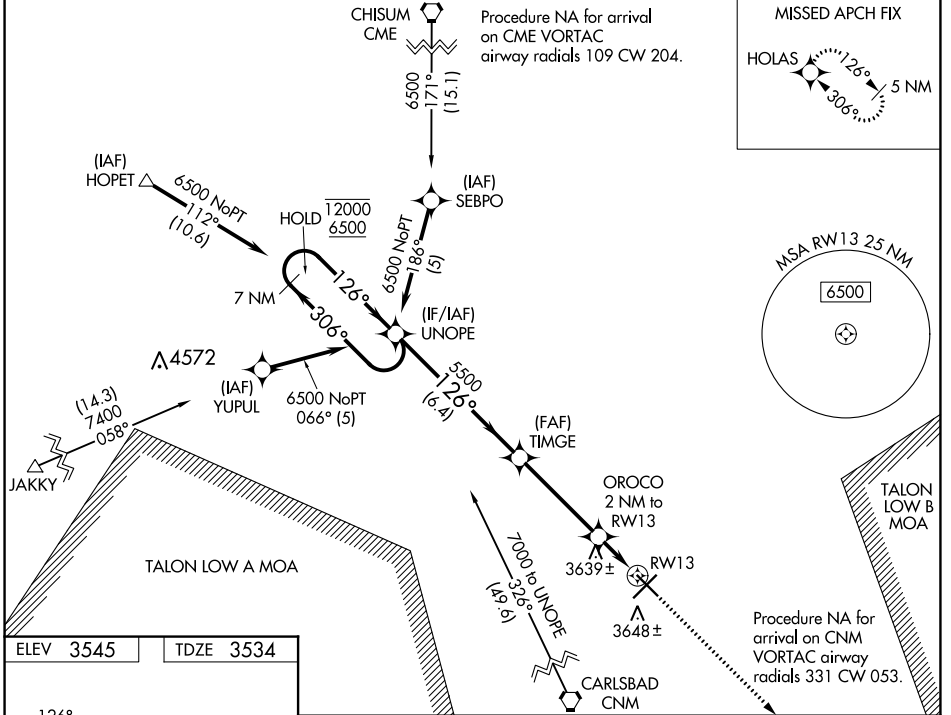

WAAS CH 86535 W13A	APP CRS 126°	Rwy Idg TDZE Apt Elev	6132 3534 3545
--	------------------------	-----------------------------	---

RNAV (GPS) RWY 13

ARTESIA MUNI (ATS)

RNP APCH - GPS.	MISSED APPROACH: Climb to 5900 direct HOLAS and hold.
▼ For uncompensated Baro-VNAV systems, LNAV/VNAV ▲ NA below -22°C or above 54°C.	

AWOS-3 126.725	ROSWELL APP CON * 119.6 239.0	UNICOM 123.075 (CTAF) 0
--------------------------	---	-----------------------------------

ELEV 3545	TDZE 3534
-----------	-----------

CATEGORY	A	B	C	D
LPV DA	3734- ³ / ₄		200 (200- ³ / ₄)	
LNAV/VNAV DA	3784- ⁷ / ₈		250 (300- ⁷ / ₈)	
LNAV MDA	3920-1	386 (400-1)	3920-1 ¹ / ₈	386 (400-1 ¹ / ₈)
C CIRCLING	3980-1 435 (500-1)	4000-1 455 (500-1)	4040-1 ¹ / ₂ 495 (500-1 ¹ / ₂)	4240-2 ¹ / ₄ 695 (700-2 ¹ / ₄)

SW-1, 28 NOV 2024 to 26 DEC 2024

SW-1, 28 NOV 2024 to 26 DEC 2024