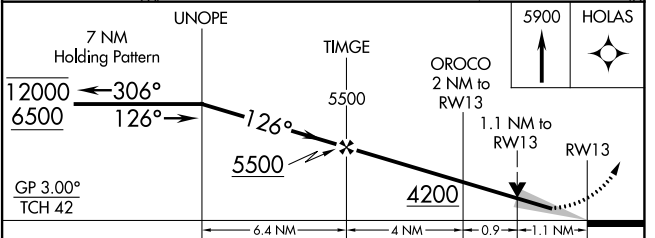

WAAS CH 86535 W13A	APP CRS 126°	Rwy Idg TDZE Apt Elev	6132 3534 3545
--	------------------------	-----------------------------	---

RNAV (GPS) RWY 13

ARTESIA MUNI (ATS)

RNP APCH - GPS.	MISSED APPROACH: Climb to 5900 direct HOLAS and hold.
▼ For uncompensated Baro-VNAV systems, LNAV/VNAV ▲ NA below -22°C or above 54°C.	

AWOS-3 126.725	ROSWELL APP CON * 119.6 239.0	UNICOM 123.075 (CTAF) 0
--------------------------	---	-----------------------------------

ELEV 3545	TDZE 3534
-----------	-----------

CATEGORY	A	B	C	D
LPV DA	3734- ³ / ₄		200 (200- ³ / ₄)	
LNAV/VNAV DA	3784- ⁷ / ₈		250 (300- ⁷ / ₈)	
LNAV MDA	3920-1	386 (400-1)	3920-1 ¹ / ₈	386 (400-1 ¹ / ₈)
C CIRCLING	3980-1 435 (500-1)	4000-1 455 (500-1)	4040-1 ¹ / ₂ 495 (500-1 ¹ / ₂)	4240-2 ¹ / ₄ 695 (700-2 ¹ / ₄)