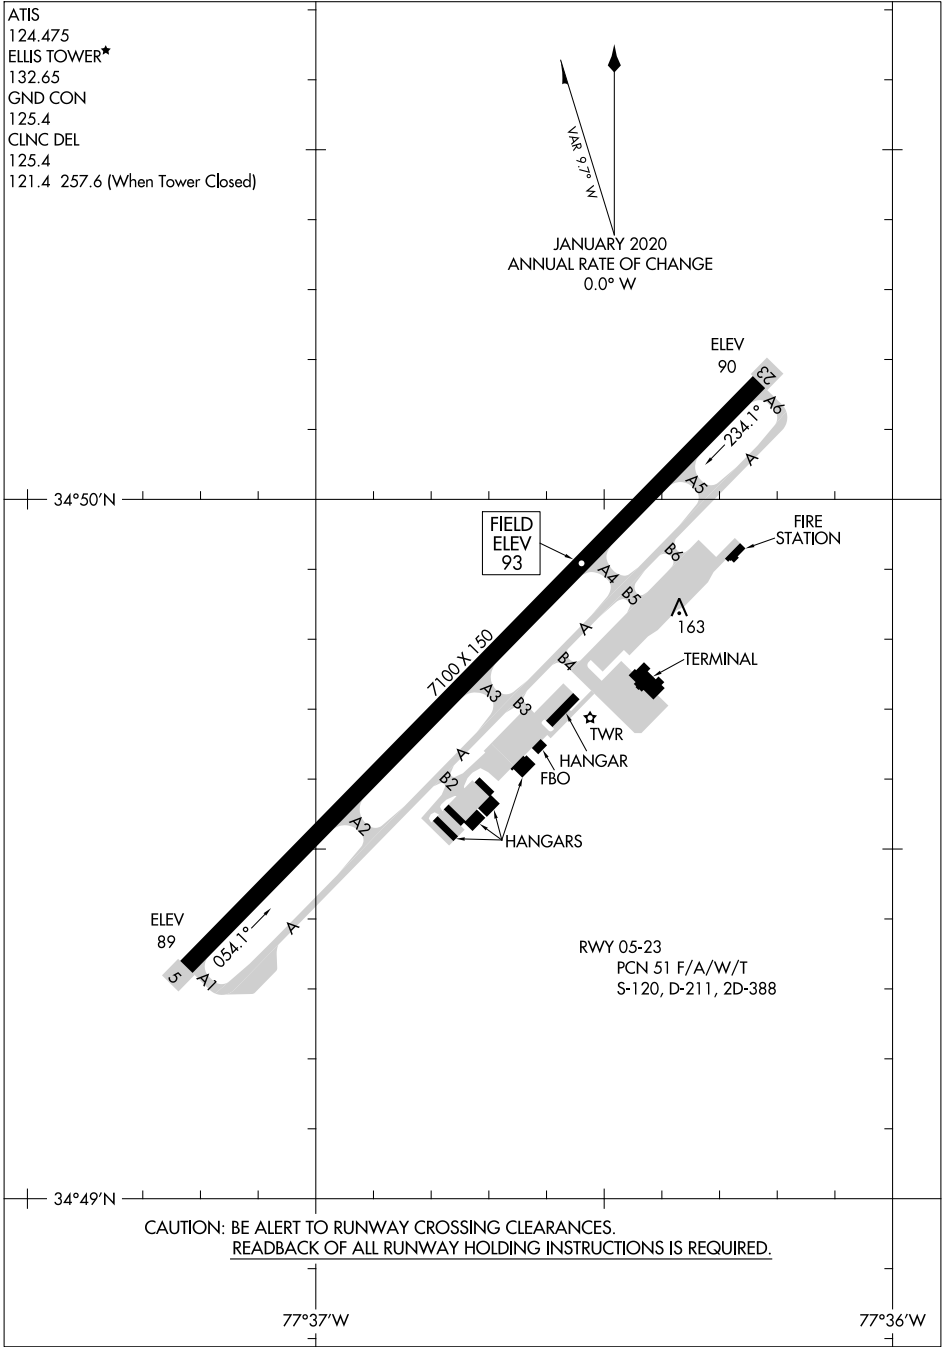

20086
AIRPORT DIAGRAM ALBERT J ELLIS/JACKSONVILLE (OAJ)
AL-5880 (FAA) JACKSONVILLE, NORTH CAROLINA

ATIS
124.475
ELLIS TOWER★
132.65
GND CON
125.4
CLNC DEL
125.4
121.4 257.6 (When Tower Closed)

▲
MAG 97° W
JANUARY 2020
ANNUAL RATE OF CHANGE
0.0° W

SE-2, 28 NOV 2024 to 26 DEC 2024

SE-2, 28 NOV 2024 to 26 DEC 2024

CAUTION: BE ALERT TO RUNWAY CROSSING CLEARANCES.
READEBACK OF ALL RUNWAY HOLDING INSTRUCTIONS IS REQUIRED.