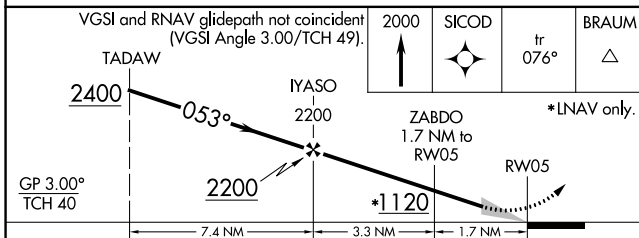

WAAS CH 58106 W05A	APP CRS 053°	Rwy Idg TDZE Apt Elev	5002 541 545
--	------------------------	-----------------------------	---

RNAV (GPS) RWY 5

NORTH LITTLE ROCK MUNI (ORK)

RNP APCH.		MISSED APPROACH: Climb to 2000 direct SICOD and on track 076° to BRAUM and hold.	
<p>⚠ Circling NA for Cats B and C north of Rwy 5-23 when restricted area R-2403B in use. For uncompensated Baro-VNAV systems, LNAV/VNAV NA below -16°C or above 54°C.</p>		AWOS-3PT 123.775	LITTLE ROCK APP CON 119.5 306.2
		CLNC DEL 121.6	UNICOM 123.075 (CTAF) 0

SC-1, 28 NOV 2024 to 26 DEC 2024

SC-1, 28 NOV 2024 to 26 DEC 2024

ELEV 545	TDZE 541
----------	----------

CATEGORY	A	B	C	D
LPV DA	854- ⁷ / ₈	313 (400- ⁷ / ₈)		NA
LNAV/VNAV DA	986- ¹³ / ₈	445 (500- ¹³ / ₈)		NA
LNAV MDA	1000-1	459 (500-1)	1000- ¹³ / ₈ 459 (500- ¹³ / ₈)	NA
C CIRCLING	1060-1	515 (600-1)	1080- ¹ / ₂ 535 (600- ¹ / ₂)	NA