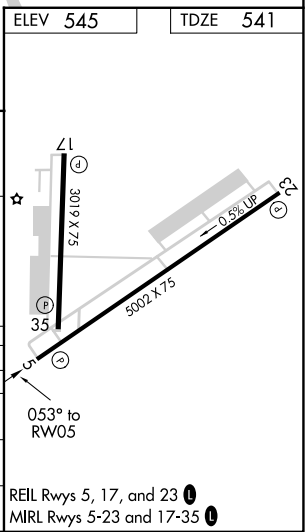

CATEGORY	A	B	C	D
LPV DA	854-⁷/₈	313 (400-⁷/₈)		NA
LNAV/VNAV DA	986-¹³/₈	445 (500-¹³/₈)		NA
LNAV MDA	1000-1	459 (500-1)	1000-¹³/₈ 459 (500-¹³/₈)	NA
C CIRCLING	1060-1	515 (600-1)	1080-¹/₂ 535 (600-¹/₂)	NA