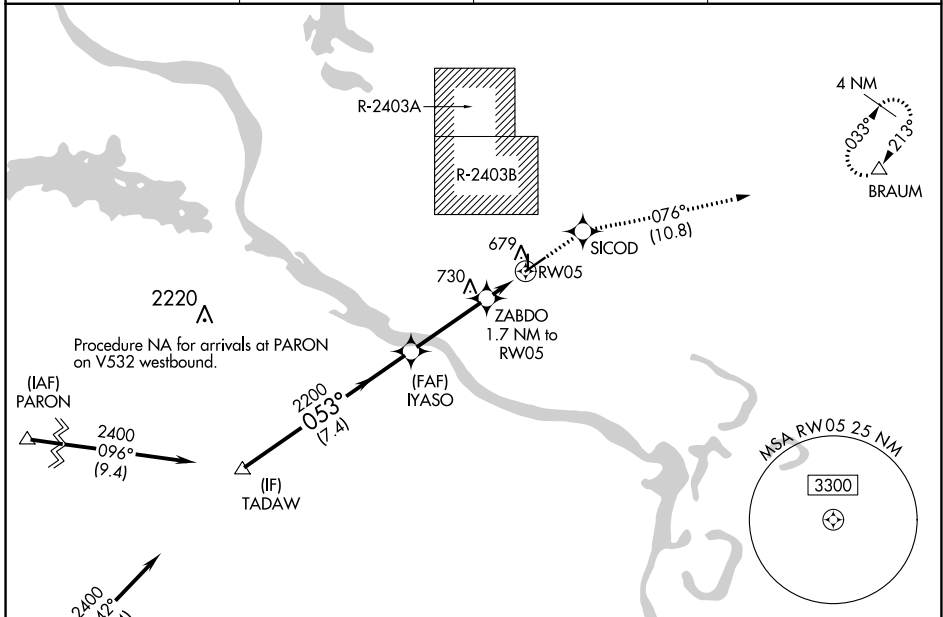

WAAS CH 58106 W05A	APP CRS 053°	Rwy Idg TDZE Apt Elev	5002 541 545
--	------------------------	-----------------------------	---

RNAV (GPS) RWY 5

NORTH LITTLE ROCK MUNI (ORK)

RNP APCH.		MISSED APPROACH: Climb to 2000 direct SICOD and on track 076° to BRAUM and hold.	
<p>⚠ Circling NA for Cats B and C north of Rwy 5-23 when restricted area R-2403B in use. For uncompensated Baro-VNAV systems, LNAV/VNAV NA below -16°C or above 54°C.</p>		AWOS-3PT 123.775	LITTLE ROCK APP CON 119.5 306.2
		CLNC DEL 121.6	UNICOM 123.075 (CTAF) 0

SC-1, 28 NOV 2024 to 26 DEC 2024

SC-1, 28 NOV 2024 to 26 DEC 2024

ELEV 545	TDZE 541
----------	----------

CATEGORY	A	B	C	D
LPV DA	854- ⁷ / ₈	313 (400- ⁷ / ₈)		NA
LNAV/VNAV DA	986- ¹³ / ₈	445 (500- ¹³ / ₈)		NA
LNAV MDA	1000-1	459 (500-1)	1000- ¹³ / ₈ 459 (500- ¹³ / ₈)	NA
C CIRCLING	1060-1	515 (600-1)	1080- ¹ / ₂ 535 (600- ¹ / ₂)	NA