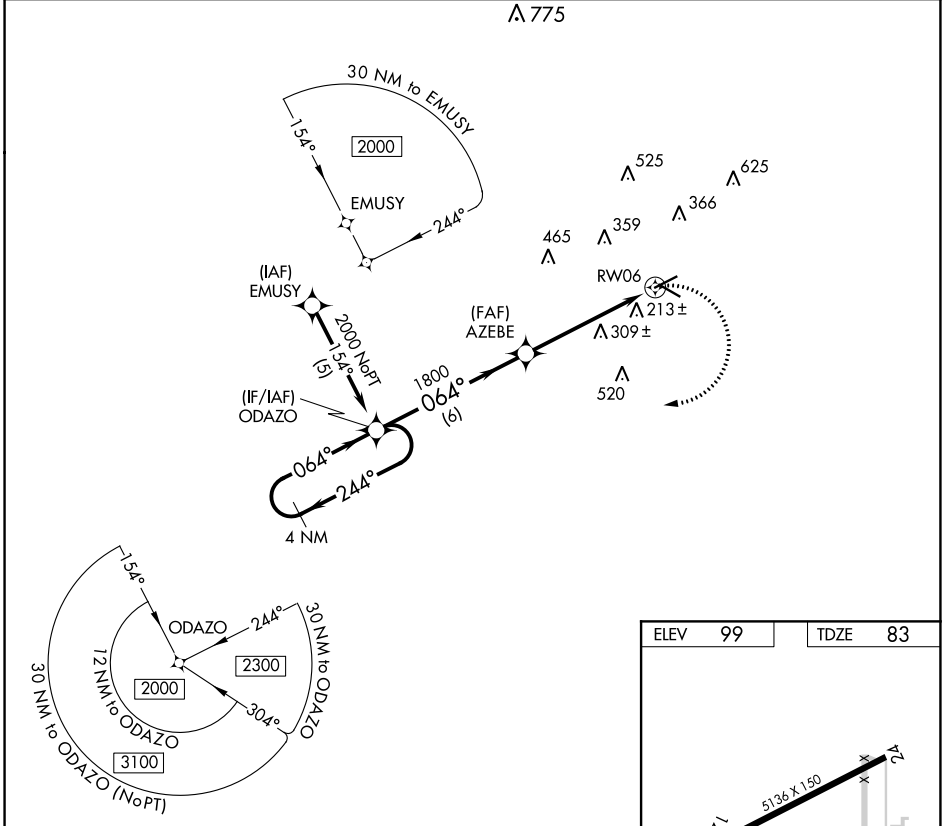

APP CRS	Rwy Idg	5136
064°	TDZE	83
	Apt Elev	99

RNAV (GPS) RWY 6

BREWTON MUNI (12J)

RNP APCH.	When local altimeter setting not received, use Pensacola altimeter setting and increase all MDA 100 feet; increase LNAV Cats C and D visibility ¼ SM. Procedure NA at night.	MISSED APPROACH: Climbing right turn to 2000 direct ODAZO and hold.
-----------	--	---

AWOS-3PT 119.325	PENSACOLA APP CON 127.35 291.625	UNICOM 122.725 (CTAF) 0
----------------------------	--	-----------------------------------

CATEGORY	A	B	C	D
LNAV MDA	560-1	477 (500-1)	560-1 3/8	477 (500-1 3/8)

SE-4, 28 NOV 2024 to 26 DEC 2024

SE-4, 28 NOV 2024 to 26 DEC 2024