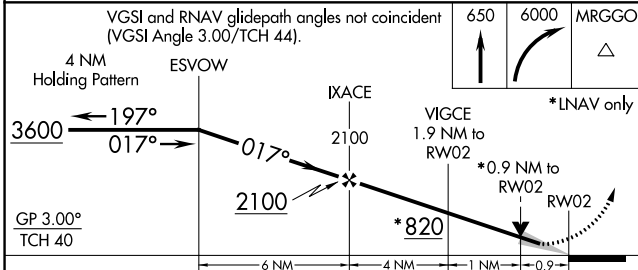

WAAS CH 49026 W02A	APP CRS 017°	Rwy Idg TDZE Apt Elev	6020 182 194
--	------------------------	-----------------------------	---

RNAV (GPS) RWY 2

OROVILLE MUNI (OVE)

▽ For uncompensated Baro-VNAV systems, LNAV/VNAV NA below -2°C (29°F) or above 54°C (130°F). Circling NA northeast of Rwy 13-31. DME/DME RNP-0.3 NA.

MISSED APPROACH: Climb to 650 then climbing right turn to 6000 direct MRGGO and hold, continue climb-in-hold to 6000.

ASOS 121.425	NORCAL APP CON 125.4 259.1	UNICOM 122.8(CTAF)
------------------------	--------------------------------------	------------------------------

SW-2, 28 NOV 2024 to 26 DEC 2024

SW-2, 28 NOV 2024 to 26 DEC 2024

VGSI and RNAV glidepath angles not coincident (VGSI Angle 3.00/TCH 44).

CATEGORY	A	B	C	D
LPV DA		432-7/8	250 (300-7/8)	
LNAV/VNAV DA		432-7/8	250 (300-7/8)	
LNAV MDA		520-1	338 (400-1)	
C CIRCLING	580-1 386 (400-1)	660-1 466 (500-1)	660-1½ 466 (500-1½)	780-2 586 (600-2)