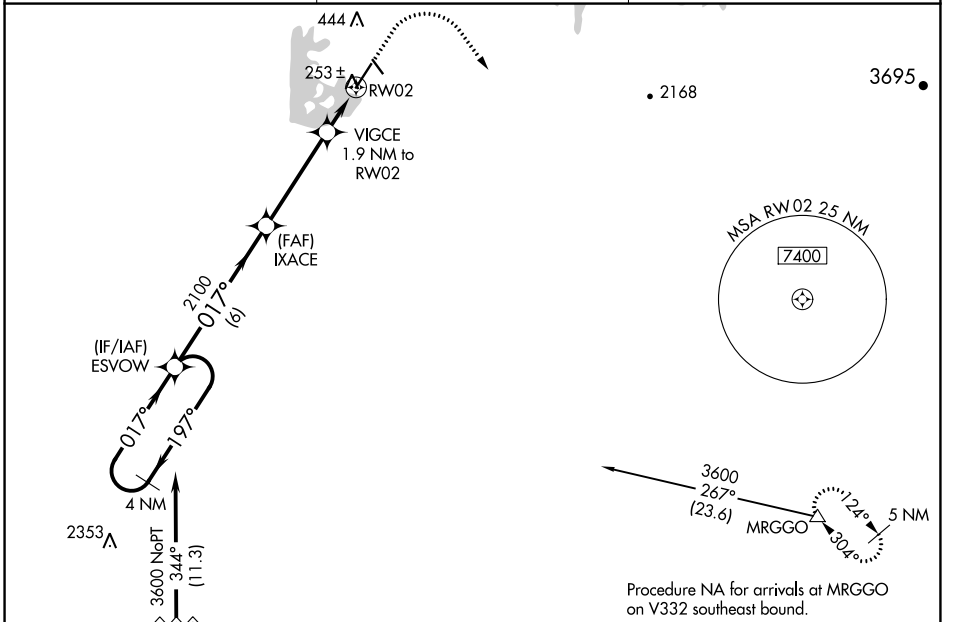

WAAS CH 49026 W02A	APP CRS 017°	Rwy Idg TDZE Apt Elev	6020 182 194
--	------------------------	-----------------------------	---

RNAV (GPS) RWY 2

OROVILLE MUNI (OVE)

▽ For uncompensated Baro-VNAV systems, LNAV/VNAV NA below -2°C (29°F) or above 54°C (130°F). Circling NA northeast of Rwy 13-31. DME/DME RNP-0.3 NA.

MISSED APPROACH: Climb to 650 then climbing right turn to 6000 direct MRGGO and hold, continue climb-in-hold to 6000.

ASOS 121.425	NORCAL APP CON 125.4 259.1	UNICOM 122.8(CTAF)
------------------------	--------------------------------------	------------------------------

SW-2, 28 NOV 2024 to 26 DEC 2024

SW-2, 28 NOV 2024 to 26 DEC 2024

VGSI and RNAV glidepath angles not coincident (VGSI Angle 3.00/TCH 44).

CATEGORY	A	B	C	D
LPV DA		432-7/8	250 (300-7/8)	
LNAV/VNAV DA		432-7/8	250 (300-7/8)	
LNAV MDA		520-1	338 (400-1)	
C CIRCLING	580-1 386 (400-1)	660-1 466 (500-1)	660-1½ 466 (500-1½)	780-2 586 (600-2)