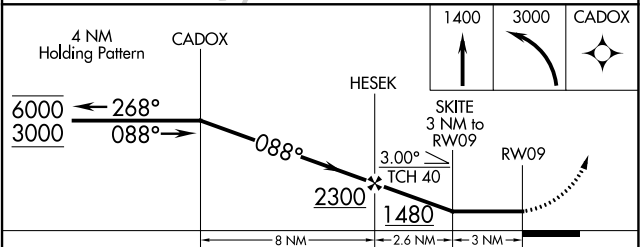

APP CRS	Rwy Idg	N/A
<b>088°</b>	TDZE	N/A
	Apt Elev	<b>496</b>

# RNAV (GPS)-A

SKY KING (3I3)

RNP APCH.	Procedure NA at night. Use Terre Haute altimeter setting; when not received, use Paris altimeter setting and increase all MDA 40 feet.	MISSED APPROACH: Climb to 1400 then climbing left turn to 3000 direct CADOX and hold.
-----------	----------------------------------------------------------------------------------------------------------------------------------------	---------------------------------------------------------------------------------------

HULMAN APP CON <b>125.45 339.8</b>	UNICOM <b>122.8 (CTAF)</b>
---------------------------------------	-------------------------------

CATEGORY	A	B	C	D
<b>CIRCLING</b>	1000-1 504 (600-1)	1340-1¼ 844 (900-1¼)	NA	