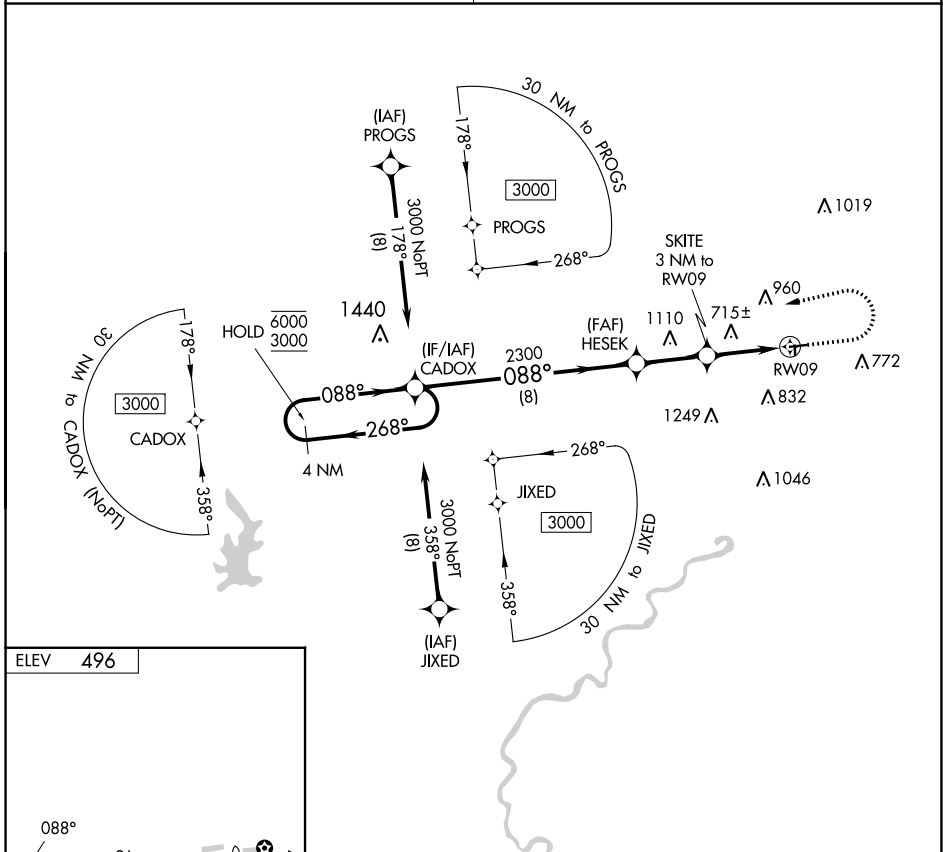

APP CRS	Rwy Idg	N/A
<b>088°</b>	TDZE	N/A
	Apt Elev	<b>496</b>

# RNAV (GPS)-A

SKY KING (3I3)

RNP APCH.	Procedure NA at night. Use Terre Haute altimeter setting; when not received, use Paris altimeter setting and increase all MDA 40 feet.	MISSED APPROACH: Climb to 1400 then climbing left turn to 3000 direct CADOX and hold.
-----------	----------------------------------------------------------------------------------------------------------------------------------------	---------------------------------------------------------------------------------------

HULMAN APP CON <b>125.45 339.8</b>	UNICOM <b>122.8 (CTAF)</b>
---------------------------------------	-------------------------------

CATEGORY	A	B	C	D
<b>CIRCLING</b>	1000-1 504 (600-1)	1340-1¼ 844 (900-1¼)	NA	

EC-2, 28 NOV 2024 to 26 DEC 2024

EC-2, 28 NOV 2024 to 26 DEC 2024