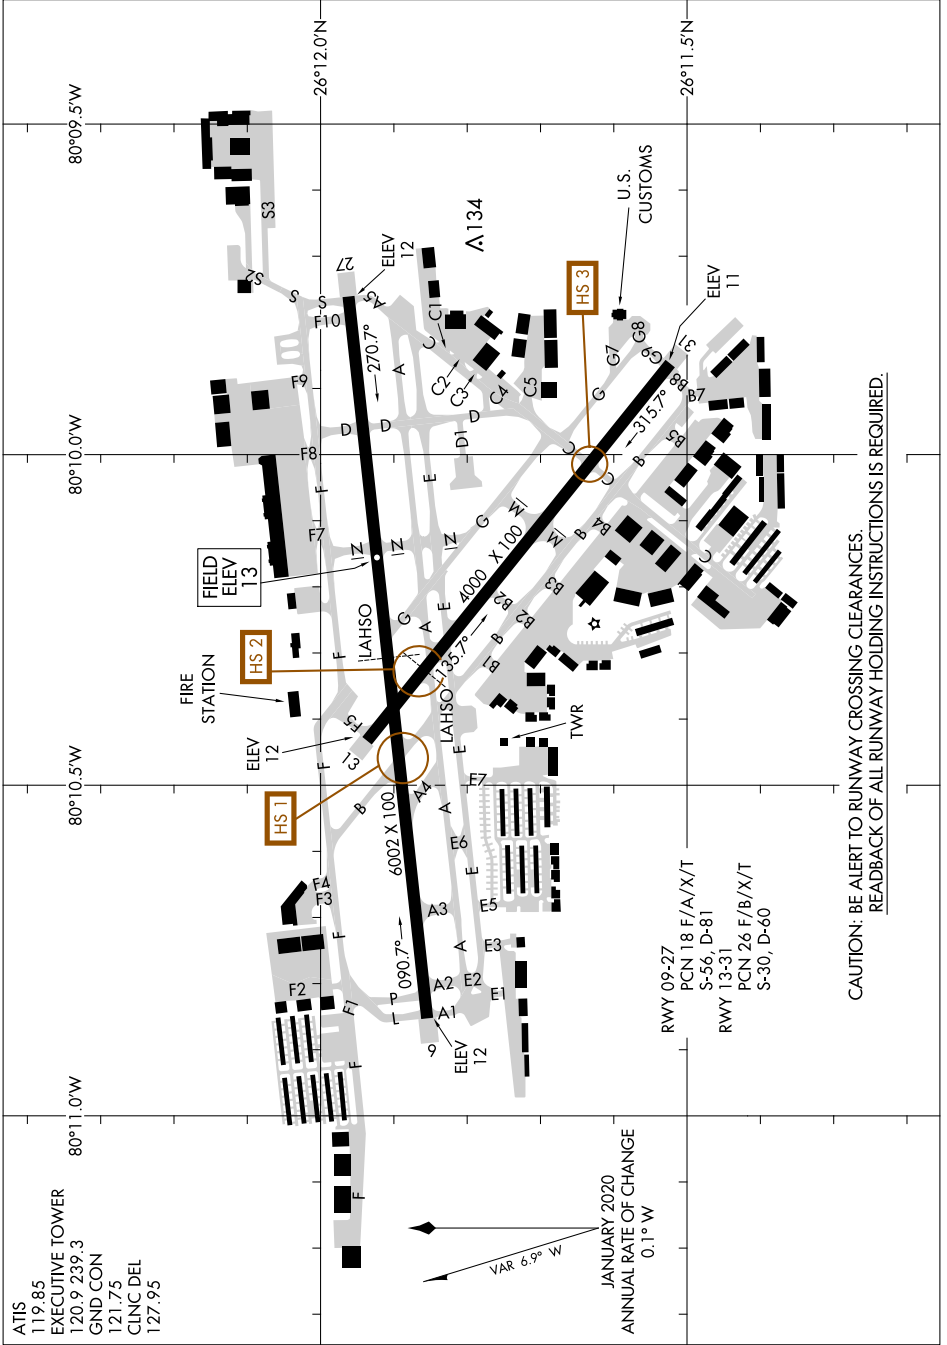

23222

AIRPORT DIAGRAM

AL-5942 (FAA)

FORT LAUDERDALE EXEC (F^{XE}E)
FORT LAUDERDALE, FLORIDA

SE-3, 28 NOV 2024 to 26 DEC 2024

ATIS 119.85
 EXECUTIVE TOWER 120.9 239.3
 GND CON 121.75
 CLNC DEL 127.95

AIRPORT DIAGRAM

23222

JANUARY 2020
 ANNUAL RATE OF CHANGE
 0.1° W

RWY 09-27 PCN 18 F/A/X/T
 S-56, D-81
 RWY 13-31 PCN 26 F/B/X/T
 S-30, D-60

CAUTION: BE ALERT TO RUNWAY CROSSING CLEARANCES
 READBCK OF ALL RUNWAY HOLDING INSTRUCTIONS IS REQUIRED.

SE-3, 28 NOV 2024 to 26 DEC 2024

FORT LAUDERDALE, FLORIDA
FORT LAUDERDALE EXEC (F^{XE}E)