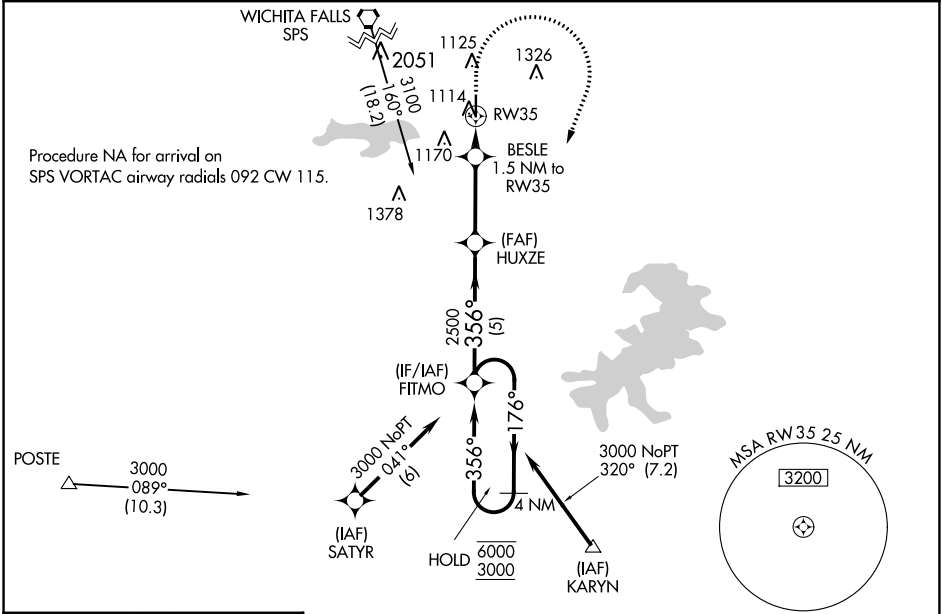

WAAS CH 90438 W35A	APP CRS 356°	Rwy Idg TDZE Apt Elev	4200 1000 1003
--	------------------------	-----------------------------	---

RNAV (GPS) RWY 35

KICKAPOO DOWNTOWN (CWC)

RNP APCH.		MISSED APPROACH: Climb to 1500 then climbing right turn to 3000 direct FITMO and hold.	
AWOS-3 119.625	SHEPPARD APP CON ★ 120.4 269.025	CLNC DEL 121.2	UNICOM 122.7 (CTAF) 0

SC-2, 28 NOV 2024 to 26 DEC 2024

SC-2, 28 NOV 2024 to 26 DEC 2024

ELEV 1003	TDZE 1000
-----------	-----------

CATEGORY	A	B	C	D
LNAV/VNAV DA	1284-1	284 (300-1)		NA
LPV DA	1299-7/8	299 (300-7/8)		NA
LNAV MDA	1380-1	380 (400-1)		NA
C CIRCLING	1440-1 437 (500-1)	1480-1 477 (500-1)	1720-2 717 (800-2)	NA