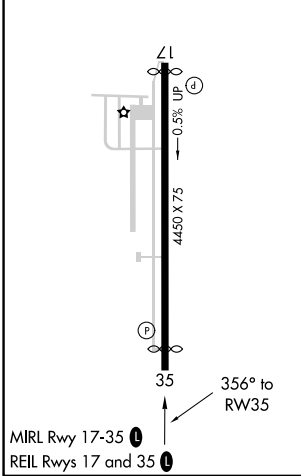

WAAS CH 90438 W35A	APP CRS 356°	Rwy Idg TDZE Apt Elev	4200 1000 1003
--	------------------------	-----------------------------	---

RNAV (GPS) RWY 35

KICKAPOO DOWNTOWN (CWC)

RNP APCH.		MISSED APPROACH: Climb to 1500 then climbing right turn to 3000 direct FITMO and hold.	
AWOS-3 119.625	SHEPPARD APP CON ★ 120.4 269.025	CLNC DEL 121.2	UNICOM 122.7 (CTAF) 0

SC-2, 28 NOV 2024 to 26 DEC 2024

SC-2, 28 NOV 2024 to 26 DEC 2024

ELEV 1003	TDZE 1000
-----------	-----------

CATEGORY	A	B	C	D
LNAV/VNAV DA	1284-1	284 (300-1)		NA
LPV DA	1299-7/8	299 (300-7/8)		NA
LNAV MDA	1380-1	380 (400-1)		NA
C CIRCLING	1440-1 437 (500-1)	1480-1 477 (500-1)	1720-2 717 (800-2)	NA