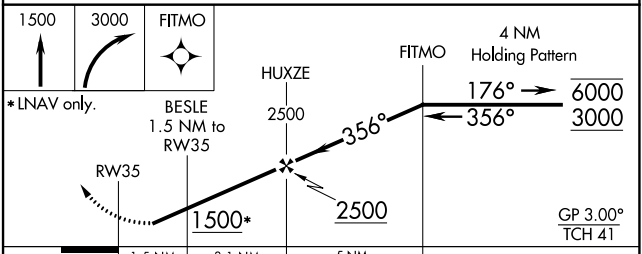

WAAS CH 90438 W35A	APP CRS 356°	Rwy Idg TDZE Apt Elev	4200 1000 1003
--	------------------------	-----------------------------	---

RNAV (GPS) RWY 35

KICKAPOO DOWNTOWN (CWC)

RNP APCH.		MISSED APPROACH: Climb to 1500 then climbing right turn to 3000 direct FITMO and hold.	
AWOS-3 119.625	SHEPPARD APP CON ★ 120.4 269.025	CLNC DEL 121.2	UNICOM 122.7 (CTAF) 0

SC-2, 28 NOV 2024 to 26 DEC 2024

SC-2, 28 NOV 2024 to 26 DEC 2024

ELEV 1003	TDZE 1000
-----------	-----------

CATEGORY	A	B	C	D
LNAV/VNAV DA	1284-1	284 (300-1)		NA
LPV DA	1299-7/8	299 (300-7/8)		NA
LNAV MDA	1380-1	380 (400-1)		NA
C CIRCLING	1440-1 437 (500-1)	1480-1 477 (500-1)	1720-2 717 (800-2)	NA