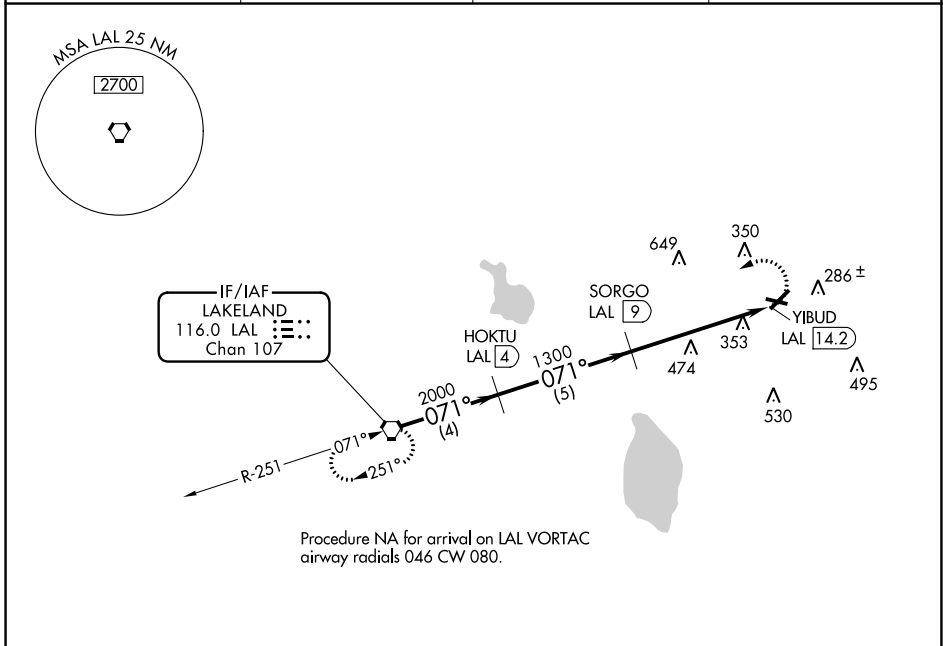

VORTAC LAL 116.0 Chan 107	APP CRS 071°	Rwy Idg TDZE Apt Elev	N/A N/A 146
---	------------------------	-----------------------------	--

VOR-A

WINTER HAVEN RGNL (GIF')

DME required.	MISSED APPROACH: Climbing left turn to 2000 direct LAL VORTAC and hold.
<p>⚠ Circling Rwy 5, 11, 29 NA at night. When local altimeter setting not received, use Bartow altimeter setting and increase all MDAs 20 feet.</p>	

ASOS 133.675	TAMPA APP CON 120.65 290.3	CLNC DEL (GCO) 121.725	UNICOM 123.05 (CTAF) 0
------------------------	--------------------------------------	----------------------------------	----------------------------------

CATEGORY	A	B	C	D
CIRCLING	780-1	634 (700-1)	820-2 674 (700-2)	960-2¾ 814 (900-2¾)

SE-3, 28 NOV 2024 to 26 DEC 2024

SE-3, 28 NOV 2024 to 26 DEC 2024