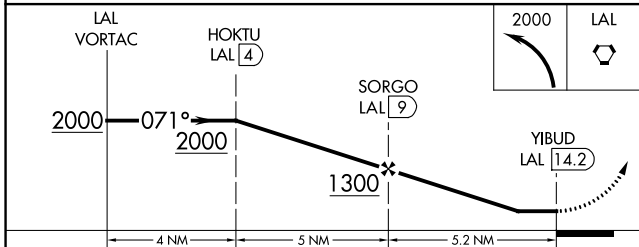

VORTAC LAL 116.0 Chan 107	APP CRS 071°	Rwy Idg TDZE Apt Elev	N/A N/A 146
---	------------------------	-----------------------------	--

VOR-A

WINTER HAVEN RGNL (GIF')

DME required.	MISSED APPROACH: Climbing left turn to 2000 direct LAL VORTAC and hold.
<p>⚠ Circling Rwy 5, 11, 29 NA at night. When local altimeter setting not received, use Bartow altimeter setting and increase all MDAs 20 feet.</p>	

ASOS 133.675	TAMPA APP CON 120.65 290.3	CLNC DEL (GCO) 121.725	UNICOM 123.05 (CTAF) 0
------------------------	--------------------------------------	----------------------------------	----------------------------------

CATEGORY	A	B	C	D
CIRCLING	780-1	634 (700-1)	820-2 674 (700-2)	960-2¾ 814 (900-2¾)

SE-3, 28 NOV 2024 to 26 DEC 2024

SE-3, 28 NOV 2024 to 26 DEC 2024