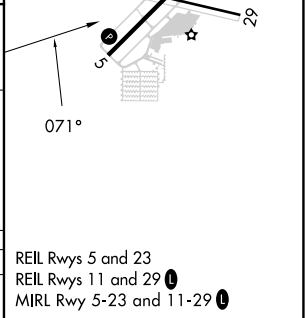

VORTAC LAL 116.0 Chan 107	APP CRS 071°	Rwy Idg TDZE Apt Elev	N/A N/A 146
---	------------------------	-----------------------------	--

VOR-A

WINTER HAVEN RGNL (GIF')

DME required.	MISSED APPROACH: Climbing left turn to 2000 direct LAL VORTAC and hold.
<p>⚠ Circling Rwy 5, 11, 29 NA at night. When local altimeter setting not received, use Bartow altimeter setting and increase all MDAs 20 feet.</p>	

ASOS 133.675	TAMPA APP CON 120.65 290.3	CLNC DEL (GCO) 121.725	UNICOM 123.05 (CTAF) 0
------------------------	--------------------------------------	----------------------------------	----------------------------------

CATEGORY	A	B	C	D
CIRCLING	780-1	634 (700-1)	820-2 674 (700-2)	960-2¾ 814 (900-2¾)

SE-3, 28 NOV 2024 to 26 DEC 2024

SE-3, 28 NOV 2024 to 26 DEC 2024