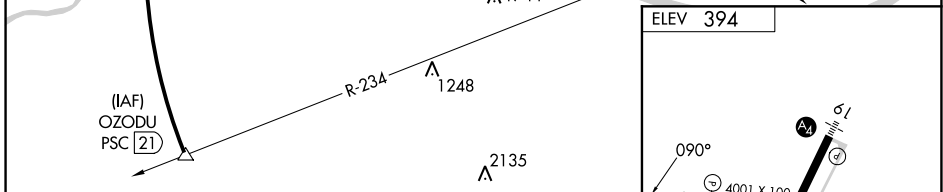

CATEGORY	A	B	C	D
CIRCLING	1140-1	746 (800-1)	1200-2¼ 806 (900-2¼)	1940-3 1546 (1600-3)

REIL Rwys 1 and 19
MIRL Rwy 1-19 and 8-26