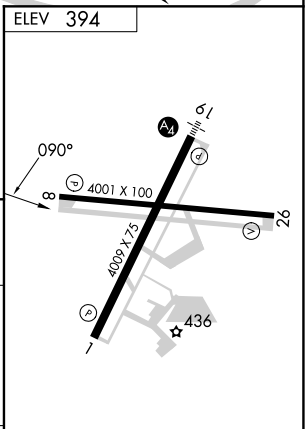

VOR/DME PSC 113.75 Chan 84(Y)	APP CRS 090°	Rwy Idg TDZE Apt Elev N/A N/A 394
---	------------------------	---

VOR/DME-A

RICHLAND (R.LD)

NA When local altimeter setting not received, use Pasco altimeter setting and increase all MDA 40 feet.

MISSED APPROACH: Climb to 3000 direct PSC VOR/DME and hold.

AWOS-3PT 132.675	SPOKANE APP CON * 128.75 377.2	CLNC DEL 122.4	UNICOM 122.7 (CTAF)
----------------------------	--	--------------------------	-------------------------------

NW-1, 28 NOV 2024 to 26 DEC 2024

NW-1, 28 NOV 2024 to 26 DEC 2024

CATEGORY	A	B	C	D
CIRCLING	1140-1	746 (800-1)	1200-2¼ 806 (900-2¼)	1940-3 1546 (1600-3)

REIL Rwys 1 and 19
MIRL Rwy 1-19 and 8-26