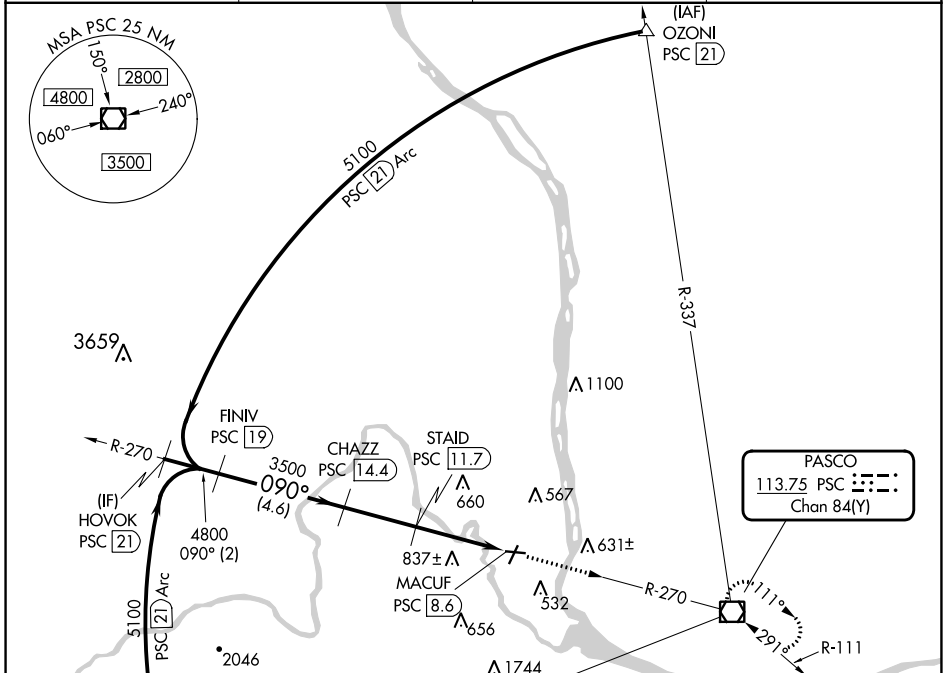

VOR/DME PSC 113.75 Chan 84(Y)	APP CRS 090°	Rwy Idg TDZE Apt Elev N/A N/A 394
---	------------------------	---

VOR/DME-A

RICHLAND (R.LD)

NA When local altimeter setting not received, use Pasco altimeter setting and increase all MDA 40 feet.

MISSED APPROACH: Climb to 3000 direct PSC VOR/DME and hold.

AWOS-3PT 132.675	SPOKANE APP CON * 128.75 377.2	CLNC DEL 122.4	UNICOM 122.7 (CTAF)
----------------------------	--	--------------------------	-------------------------------

NW-1, 28 NOV 2024 to 26 DEC 2024

NW-1, 28 NOV 2024 to 26 DEC 2024

CATEGORY	A	B	C	D
CIRCLING	1140-1	746 (800-1)	1200-2¼ 806 (900-2¼)	1940-3 1546 (1600-3)

REIL Rwys 1 and 19
MIRL Rwy 1-19 and 8-26