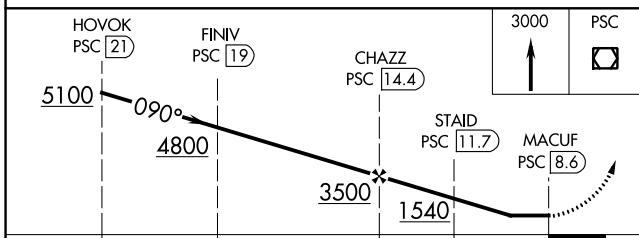

CATEGORY	A	B	C	D
CIRCLING	1140-1	746 (800-1)	1200-2¼ 806 (900-2¼)	1940-3 1546 (1600-3)

REIL Rwys 1 and 19
MIRL Rwy 1-19 and 8-26