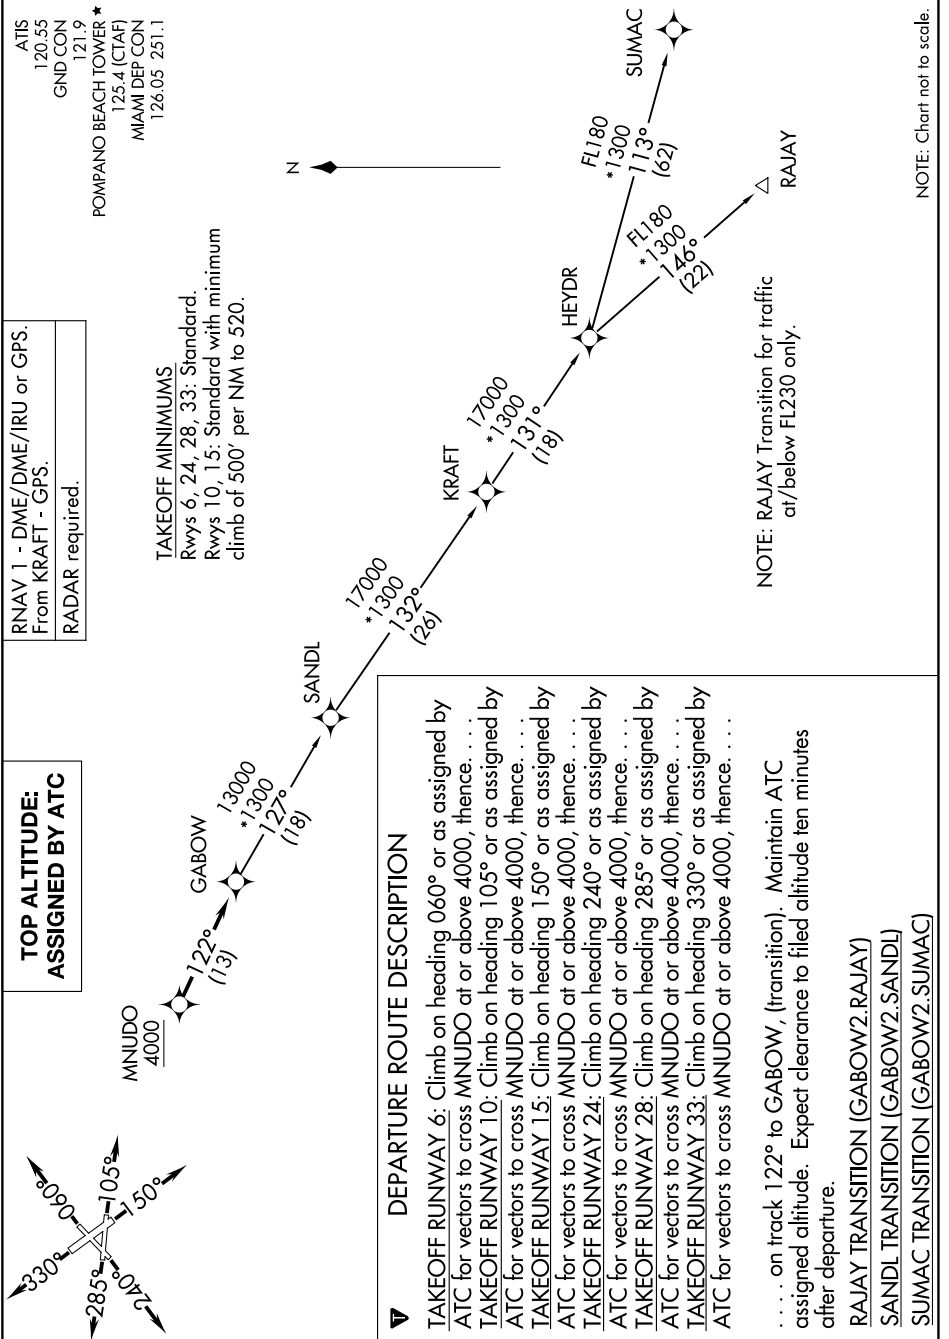

GABOW TWO DEPARTURE (RNAV)

SE-3, 28 NOV 2024 to 26 DEC 2024

NOTE: Chart not to scale.

SE-3, 28 NOV 2024 to 26 DEC 2024

GABOW TWO DEPARTURE (RNAV)