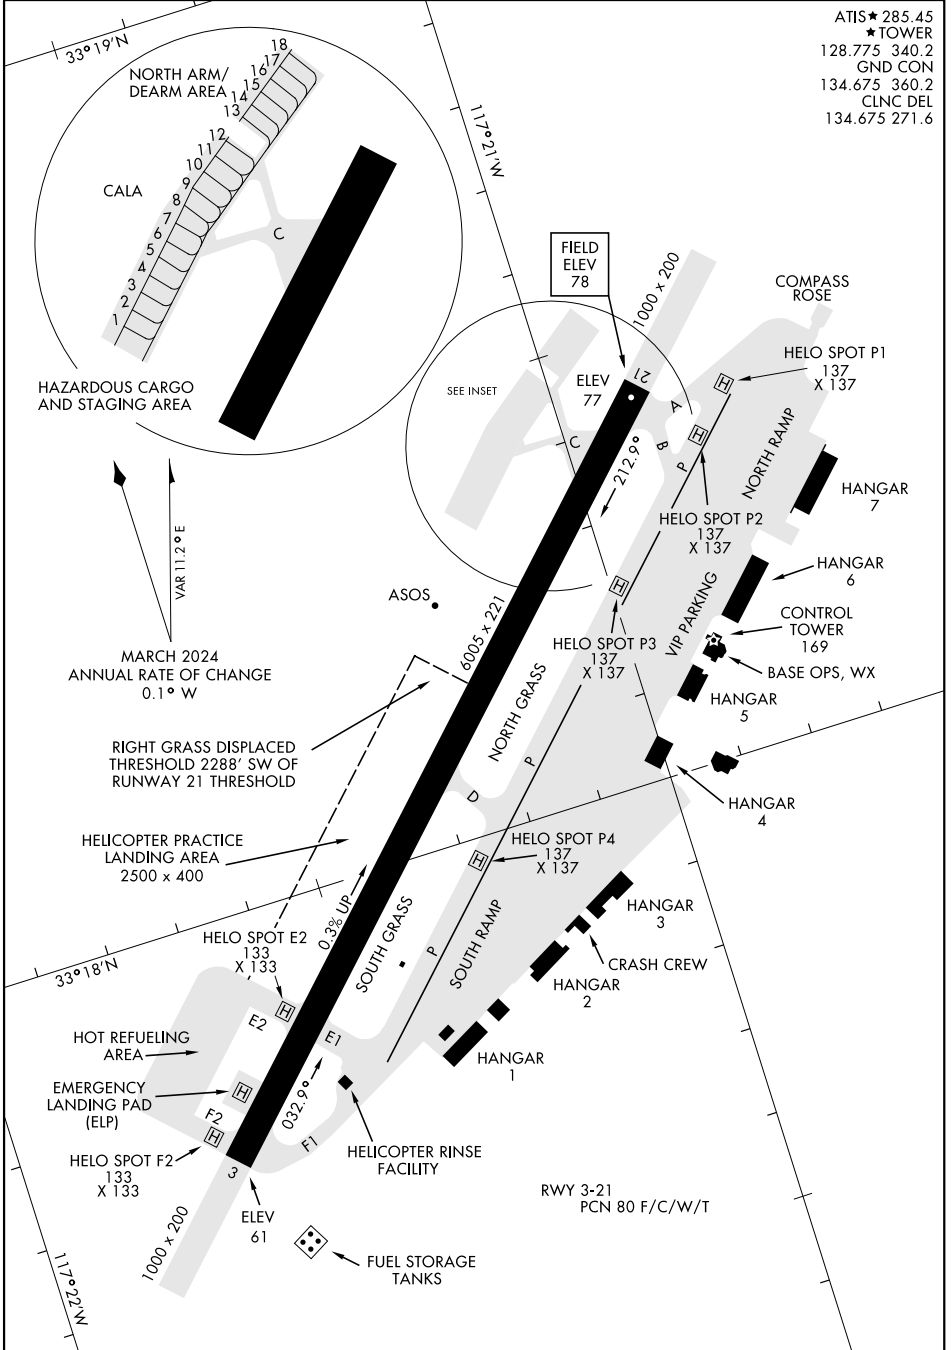

AIRPORT DIAGRAM

[USN]

- ATIS ★ 285.45
- ★ TOWER
- 128.775 340.2
- GND CON
- 134.675 360.2
- CLNC DEL
- 134.675 271.6

SW-3, 28 NOV 2024 to 26 DEC 2024

SW-3, 28 NOV 2024 to 26 DEC 2024

AIRPORT DIAGRAM