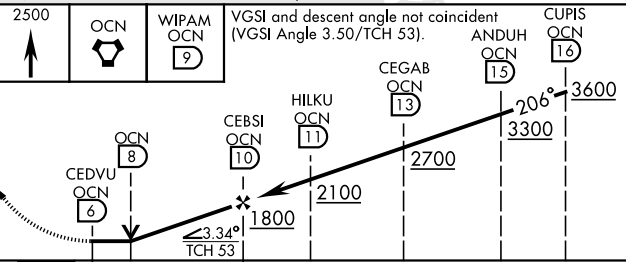

OCEANSIDE, CALIFORNIA

VOR/DME or TACAN Y RWY 21

VORTAC OCN 115.3 Chan 100	APCH CRS 206°	Rwy Idg TDZE Arprt Elev 6005 78 78

[USN] CAMP PENDLETON MCAS (MUNN FLD) (KNFG)

* When ALS inop, increase CAT A vis to 1½ miles,
CAT B vis to 1½ miles, CAT CD vis to 3 miles.
** Circling Rwy 3 not authorized at night when VGSI inop.

SALSF

MISSED APPROACH: Climb to 2500 direct OCN VORTAC then direct WIPAM and hold.

ATIS ★ 285.45	APP CON 127.3 323.0	TOWER ★ 128.775 0 340.2	GND CON 134.675 360.2	CLNC DEL 134.675 271.6	ASR \ PAR

Visibility reduction by helicopters not authorized.

ELEV	78	TDZE	78

WIPAM OCN 9

CEDVU OCN 6

CEBSI OCN 10

HILKU OCN 11

CEGAB OCN 13

ANDUH OCN 15

CUPIS OCN 16

WODOR OCN 20

RABRE OCN 20

OCN 24

OCN 20

OCN 18

OCN 16

OCN 15

OCN 13

OCN 11

OCN 10

OCN 9

OCN 8

OCN 6

OCN 5

OCN 4

OCN 3

OCN 2

OCN 1

OCN 0

OCN -1

OCN -2

OCN -3

OCN -4

OCN -5

OCN -6

OCN -7

OCN -8

OCN -9

OCN -10

OCN -11

OCN -12

OCN -13

OCN -14

OCN -15

OCN -16

OCN -17

OCN -18

OCN -19

OCN -20

OCN -21

OCN -22

OCN -23

OCN -24

OCN -25

OCN -26

OCN -27

OCN -28

OCN -29

OCN -30

OCN -31

OCN -32

OCN -33

OCN -34

OCN -35

OCN -36

OCN -37

OCN -38

OCN -39

OCN -40

OCN -41

OCN -42

OCN -43

OCN -44

OCN -45

OCN -46

OCN -47

OCN -48

OCN -49

OCN -50

OCN -51

OCN -52

OCN -53

OCN -54

OCN -55

OCN -56

OCN -57

OCN -58

OCN -59

OCN -60

OCN -61

OCN -62

OCN -63

OCN -64

OCN -65

OCN -66

OCN -67

OCN -68

OCN -69

OCN -70

OCN -71

OCN -72

OCN -73

OCN -74

OCN -75

OCN -76

OCN -77

OCN -78

OCN -79

OCN -80

OCN -81

OCN -82

OCN -83

OCN -84

OCN -85

OCN -86

OCN -87

OCN -88

OCN -89

OCN -90

OCN -91

OCN -92

OCN -93

OCN -94

OCN -95

OCN -96

OCN -97

OCN -98

OCN -99

OCN -100

OCN -101

OCN -102

OCN -103

OCN -104

OCN -105

OCN -106

OCN -107

OCN -108

OCN -109

OCN -110

OCN -111

OCN -112

OCN -113

OCN -114

OCN -115

OCN -116

OCN -117

OCN -118

OCN -119

OCN -120

OCN -121

OCN -122

OCN -123

OCN -124

OCN -125

OCN -126

OCN -127

OCN -128

OCN -129

OCN -130

OCN -131

OCN -132

OCN -133

OCN -134

OCN -135

OCN -136

OCN -137

OCN -138

OCN -139

OCN -140

OCN -141

OCN -142

OCN -143

OCN -144

OCN -145

OCN -146

OCN -147

OCN -148

OCN -149

OCN -150

OCN -151

OCN -152

OCN -153

OCN -154

OCN -155

OCN -156

OCN -157

OCN -158

OCN -159

OCN -160

OCN -161

OCN -162

OCN -163

OCN -164

OCN -165

OCN -166

OCN -167

OCN -168

OCN -169

OCN -170

OCN -171

OCN -172

OCN -173

OCN -174

OCN -175

OCN -176

OCN -177

OCN -178

OCN -179

OCN -180

OCN -181

OCN -182

OCN -183

OCN -184

OCN -185

OCN -186

OCN -187

OCN -188

OCN -189

OCN -190

OCN -191

OCN -192

OCN -193

OCN -194

OCN -195

OCN -196

OCN -197

OCN -198

OCN -199

OCN -200

OCN -201

OCN -202

OCN -203

OCN -204

OCN -205

OCN -206

OCN -207

OCN -208

OCN -209

OCN -210

OCN -211

OCN -212

OCN -213

OCN -214

OCN -215

OCN -216

OCN -217

OCN -218

OCN -219

OCN -220

OCN -221

OCN -222

OCN -223

OCN -224

OCN -225

OCN -226

OCN -227

OCN -228

OCN -229

OCN -230

OCN -231

OCN -232

OCN -233

OCN -234

OCN -235

OCN -236

OCN -237

OCN -238

OCN -239

OCN -240

OCN -241

OCN -242

OCN -243

OCN -244

OCN -245

OCN -246

OCN -247

OCN -248

OCN -249

OCN -250

OCN -251

OCN -252

OCN -253

OCN -254

OCN -255

OCN -256

OCN -257

OCN -258

OCN -259

OCN -260

OCN -261

OCN -262

OCN -263

OCN -264

OCN -265

OCN -266

OCN -267

OCN -268

OCN -269

OCN -270

OCN -271

OCN -272

OCN -273

OCN -274

OCN -275

OCN -276

OCN -277

OCN -278

OCN -279

OCN -280

OCN -281

OCN -282

OCN -283

OCN -284

OCN -285

OCN -286

OCN -287

OCN -288

OCN -289

OCN -290

OCN -291

OCN -292

OCN -293

OCN -294

OCN -295

OCN -296

OCN -297

OCN -298

OCN -299

OCN -300

OCN -301

OCN -302

OCN -303

OCN -304

OCN -305

OCN -306

OCN -307

OCN -308

OCN -309

OCN -310

OCN -311

OCN -312

OCN -313

OCN -314

OCN -315

OCN -316

OCN -317

OCN -318

OCN -319

OCN -320

OCN -321

OCN -322

OCN -323

OCN -324

OCN -325

OCN -326

OCN -327

OCN -328

OCN -329

OCN -330

OCN -331

OCN -332

OCN -333

OCN -334

OCN -335

OCN -336

OCN -337

OCN -338

OCN -339

OCN -340

OCN -341

OCN -342

OCN -343

OCN -344

OCN -345

OCN -346

OCN -347

OCN -348

OCN -349

OCN -350

OCN -351

OCN -352

OCN -353

OCN -354

OCN -355

OCN -356

OCN -357

OCN -358

OCN -359

OCN -360

OCN -361

OCN -362

OCN -363

OCN -364

OCN -365

OCN -366

OCN -367

OCN -368

OCN -369

OCN -370

OCN -371

OCN -372

OCN -373

OCN -374

OCN -375

OCN -376

OCN -377

OCN -378

OCN -379

OCN -380

OCN -381

OCN -382

OCN -383

OCN -384

OCN -385

OCN -386

OCN -387

OCN -388

OCN -389

OCN -390

OCN -391

OCN -392

OCN -393

OCN -394

OCN -395

OCN -396

OCN -397

OCN -398

OCN -399

OCN -400

OCN -401

OCN -402

OCN -403

OCN -404

OCN -405

OCN -406

OCN -407

OCN -408

OCN -409

OCN -410

OCN -411

OCN -412

OCN -413

OCN -414

OCN -415

OCN -416

OCN -417

OCN -418

OCN -419

OCN -420

OCN -421

OCN -422

OCN -423

OCN -424

OCN -425

OCN -426

OCN -427

OCN -428

OCN -429

OCN -430

OCN -431

OCN -432

OCN -433

OCN -434

OCN -435

OCN -436

OCN -437

OCN -438

OCN -439

OCN -440

OCN -441

OCN -442

OCN -443

OCN -444

OCN -445

OCN -446

OCN -447

OCN -448

OCN -449

OCN -450

OCN -451

OCN -452

OCN -453

OCN -454

OCN -455

OCN -456

OCN -457

OCN -458

OCN -459

OCN -460

OCN -461

OCN -462

OCN -463

OCN -464

OCN -465

OCN -466

OCN -467

OCN -468

OCN -469

OCN -470

OCN -471

OCN -472

OCN -473

OCN -474

OCN -475

OCN -476

OCN -477

OCN -478

OCN -479

OCN -480

OCN -481

OCN -482

OCN -483

OCN -484

OCN -485

OCN -486

OCN -487

OCN -488

OCN -489

OCN -490

OCN -491

OCN -492

OCN -493

OCN -494

OCN -495

OCN -496

OCN -497

OCN -498

OCN -499

OCN -500

OCN -501

OCN -502

OCN -503

OCN -504

OCN -505

OCN -506

OCN -507

OCN -508

OCN -509

OCN -510

OCN -511

OCN -512

OCN -513

OCN -514

OCN -515

OCN -516

OCN -517

OCN -518

OCN -519

OCN -520

OCN -521

OCN -522

OCN -523

OCN -524

OCN -525

OCN -526

OCN -527

OCN -528

OCN -529

OCN -530

OCN -531

OCN -532

OCN -533

OCN -534

OCN -535

OCN -536

OCN -537

OCN -538

OCN -539

OCN -540

OCN -541

OCN -542

OCN -543

OCN -544

OCN -545

OCN -546

OCN -547

OCN -548

OCN -549

OCN -550

OCN -551

OCN -552

OCN -553

OCN -554

OCN -555

OCN -556

OCN -557

OCN -558

OCN -559

OCN -560

OCN -561

OCN -562

OCN -563

OCN -564

OCN -565

OCN -566

OCN -567

OCN -568

OCN -569

OCN -570

OCN -571

OCN -572

OCN -573

OCN -574

OCN -575

OCN -576

OCN -577

OCN -578

OCN -579

OCN -580