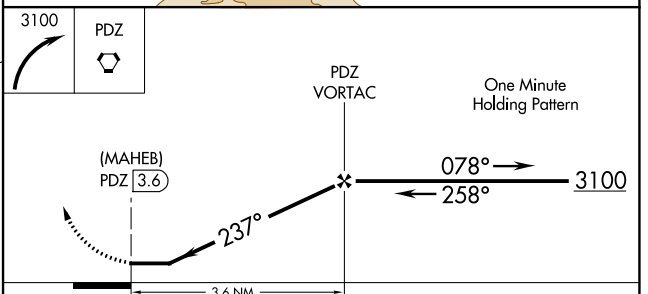

VORTAC PDZ 112.2 Chan 59	APP CRS 237°	Rwy Idg TDZE Apt Elev N/A N/A 533
--	------------------------	---

VOR or GPS-A

CORONA MUNI (AJO)

▼ When local altimeter setting not received, use Ontario
▲ NA Intl altimeter setting and increase all MDA 80 feet.

MISSED APPROACH: Climbing right turn to 3100 direct PDZ VORTAC and hold, continue climb in hold to 3100.

AWOS-3PT 132-175	SOCAL APP CON 135.4 377.125	UNICOM 122.7 (CTAF) 📻
----------------------------	---------------------------------------	--

FAF to MAP 3.6 NM		CATEGORY	A	B	C	D
Knots	60 90 120 150 180	CIRCLING	1660-1¼ 1127 (1200-1¼)	1660-1½ 1127 (1200-1½)	NA	
Min:Sec	3:36 2:24 1:48 1:26 1:12					

SW-3, 28 NOV 2024 to 26 DEC 2024

SW-3, 28 NOV 2024 to 26 DEC 2024