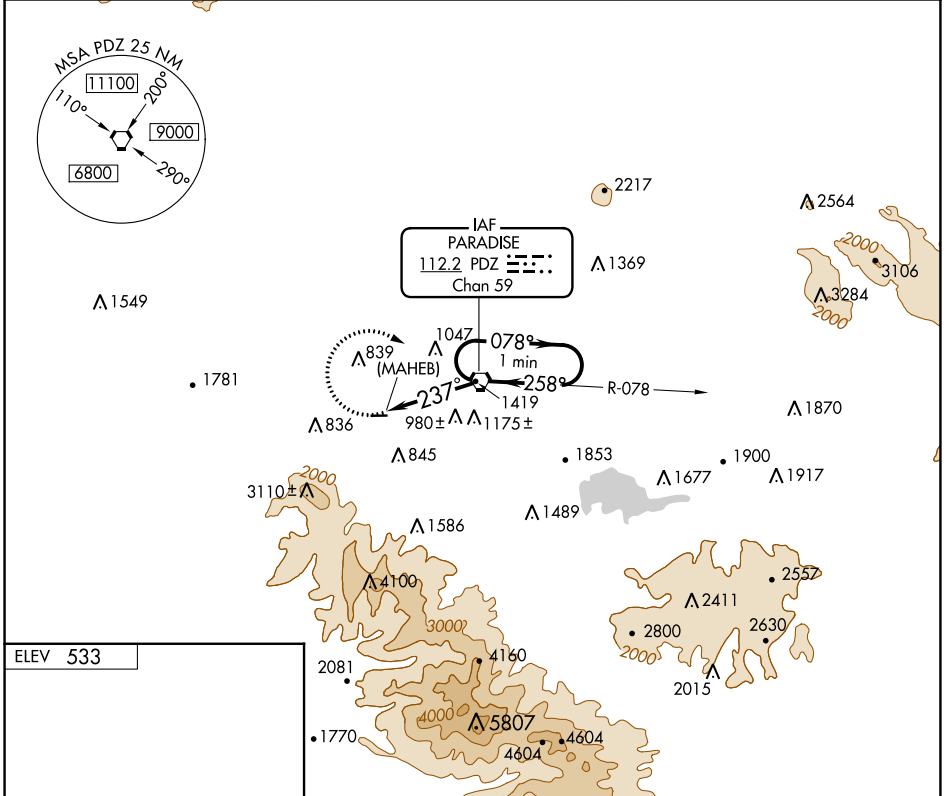

VORTAC PDZ 112.2 Chan 59	APP CRS 237°	Rwy Idg TDZE Apt Elev N/A N/A 533
--	------------------------	---

VOR or GPS-A

CORONA MUNI (AJO)

▼ When local altimeter setting not received, use Ontario
▲ NA Intl altimeter setting and increase all MDA 80 feet.

MISSED APPROACH: Climbing right turn to 3100 direct PDZ VORTAC and hold, continue climb in hold to 3100.

AWOS-3PT 132-175	SOCAL APP CON 135.4 377.125	UNICOM 122.7 (CTAF) 📻
----------------------------	---------------------------------------	--

FAF to MAP 3.6 NM		CATEGORY	A	B	C	D
Knots	60 90 120 150 180	CIRCLING	1660-1¼ 1127 (1200-1¼)	1660-1½ 1127 (1200-1½)	NA	
Min:Sec	3:36 2:24 1:48 1:26 1:12					

SW-3, 28 NOV 2024 to 26 DEC 2024

SW-3, 28 NOV 2024 to 26 DEC 2024