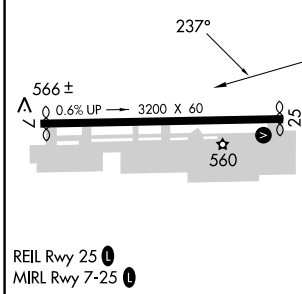

MISSED APPROACH: Climbing right turn to 3100 direct PDZ VORTAC and hold, continue climb in hold to 3100.

AWOS-3PT 132-175	SOCAL APP CON 135.4 377.125	UNICOM 122.7 (CTAF) 📻
----------------------------	---------------------------------------	--

FAF to MAP 3.6 NM		CATEGORY	A	B	C	D
Knots	60 90 120 150 180	CIRCLING	1660-1¼ 1127 (1200-1¼)	1660-1½ 1127 (1200-1½)	NA	
Min:Sec	3:36 2:24 1:48 1:26 1:12					

SW-3, 28 NOV 2024 to 26 DEC 2024

SW-3, 28 NOV 2024 to 26 DEC 2024