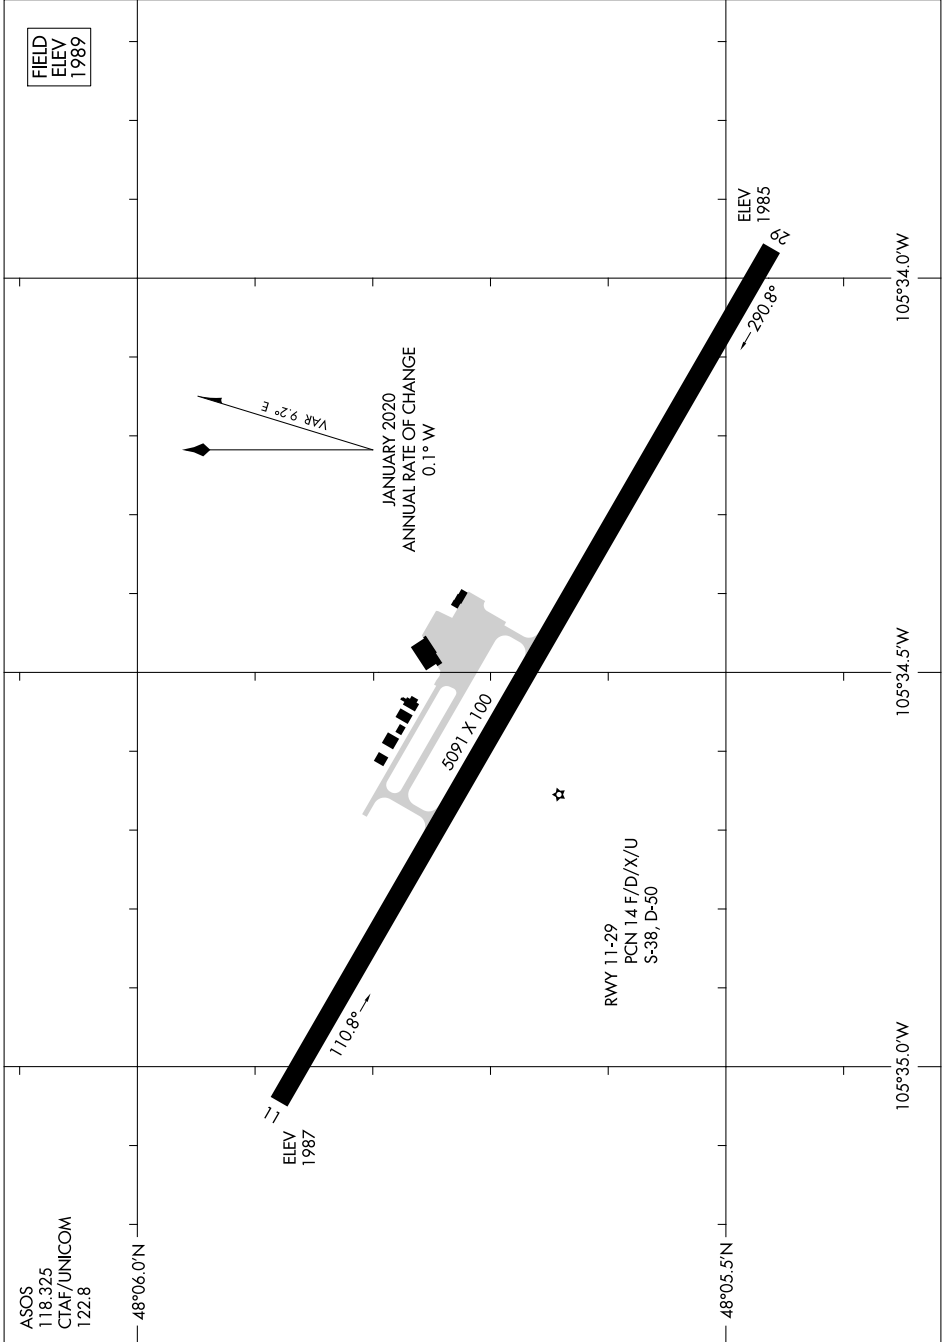

20086

AIRPORT DIAGRAM

AL-6018 (FAA)

L M CLAYTON (OLF)
WOLF POINT, MONTANA

NW-1, 28 NOV 2024 to 26 DEC 2024

NW-1, 28 NOV 2024 to 26 DEC 2024

AIRPORT DIAGRAM

20086

WOLF POINT, MONTANA
L M CLAYTON (OLF)