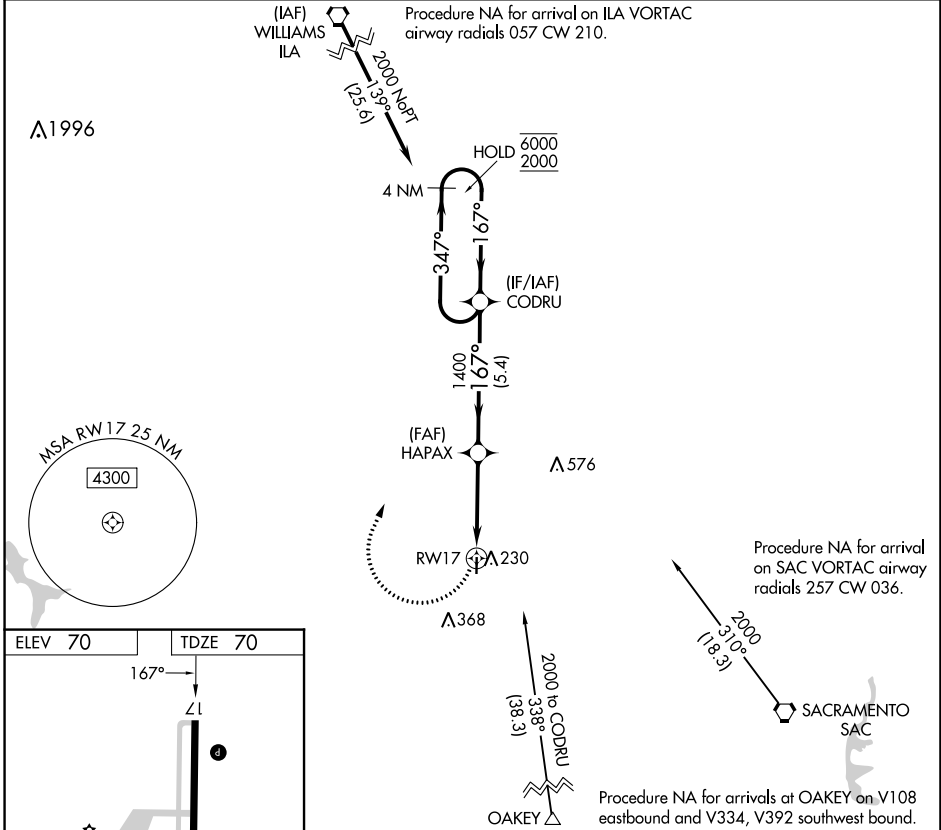

APP CRS 167°	Rwy Idg 3176
	TDZE 70
	Apt Elev 70

RNAV (GPS) RWY 17

UNIVERSITY (EDU)

RNP APCH - GPS.	MISSED APPROACH: Climbing right turn to 2000 direct CODRU and hold.
Rwy 17 helicopter visibility reduction below 1 SM NA. Procedure NA at night.	

AWOS-3 119.025	TRAVIS APP CON 126.6 281.45	UNICOM 123.075 (CTAF)
--------------------------	---------------------------------------	---------------------------------

SW-2, 28 NOV 2024 to 26 DEC 2024

SW-2, 28 NOV 2024 to 26 DEC 2024