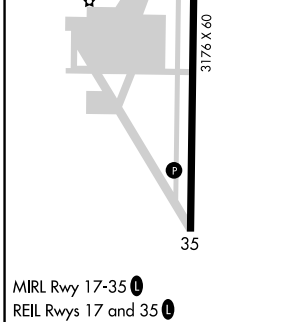

APP CRS 167°	Rwy Idg 3176
	TDZE 70
	Apt Elev 70

RNAV (GPS) RWY 17

UNIVERSITY (EDU)

RNP APCH - GPS.	MISSED APPROACH: Climbing right turn to 2000 direct CODRU and hold.
Rwy 17 helicopter visibility reduction below 1 SM NA. Procedure NA at night.	

AWOS-3 119.025	TRAVIS APP CON 126.6 281.45	UNICOM 123.075 (CTAF)

SW-2, 28 NOV 2024 to 26 DEC 2024

SW-2, 28 NOV 2024 to 26 DEC 2024