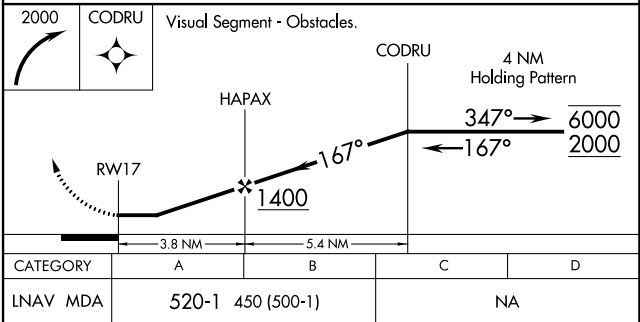

APP CRS 167°	Rwy Idg 3176
	TDZE 70
	Apt Elev 70

RNAV (GPS) RWY 17

UNIVERSITY (EDU)

RNP APCH - GPS.	MISSED APPROACH: Climbing right turn to 2000 direct CODRU and hold.
Rwy 17 helicopter visibility reduction below 1 SM NA. Procedure NA at night.	

AWOS-3 119.025	TRAVIS APP CON 126.6 281.45	UNICOM 123.075 (CTAF)

SW-2, 28 NOV 2024 to 26 DEC 2024

SW-2, 28 NOV 2024 to 26 DEC 2024