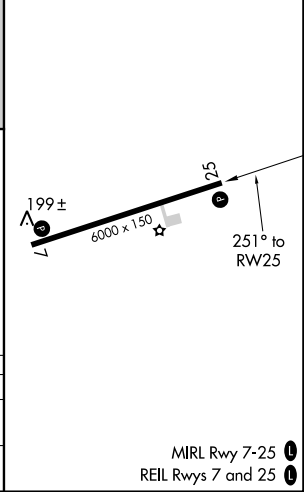

APP CRS	Rwy Idg	<b>6000</b>
<b>251°</b>	TDZE	<b>89</b>
	Apt Elev	<b>91</b>

# RNAV (GPS) RWY 25

YAP INTL (T11)(PTYA)

▼ Obtain local altimeter setting on CTAF; when not received, procedure not authorized.  
 Circling NA North of Rwy 7-25. DME/DME RNP-0.3 NA.  
 No controlled airspace below 5500'.

MISSED APPROACH: Climb to 1700 direct ITIFO WP and hold.

YAP RADIO  
**123.6** (CTAF)

ELEV	91	TDZE	89
------	----	------	----

CATEGORY	A	B	C	D
LNVA MDA	700-1 611 (700-1)	700-1 611 (700-1)	700-1 3/4 611 (700-1 3/4)	700-2 611 (700-2)
CIRCLING	700-1 609 (700-1)	700-1 609 (700-1)	700-1 3/4 609 (700-1 3/4)	700-2 609 (700-2)