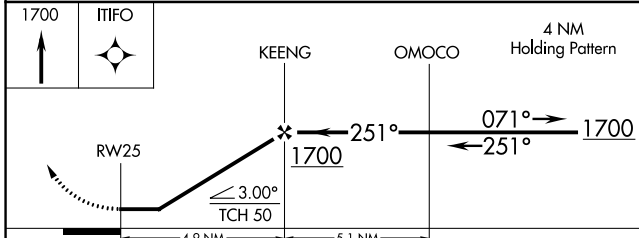

# RNAV (GPS) RWY 25

YAP INTL (T11)(PTYA)

▼ Obtain local altimeter setting on CTAF; when not received, procedure not authorized.  
 Circling NA North of Rwy 7-25. DME/DME RNP-0.3 NA.  
 No controlled airspace below 5500'.

MISSED APPROACH: Climb to 1700 direct ITIFO WP and hold.

YAP RADIO  
**123.6** (CTAF)

ELEV	91	TDZE	89
------	----	------	----

CATEGORY	A	B	C	D
LNVA MDA	700-1 611 (700-1)	700-1 611 (700-1)	700-1 3/4 611 (700-1 3/4)	700-2 611 (700-2)
CIRCLING	700-1 609 (700-1)	700-1 609 (700-1)	700-1 3/4 609 (700-1 3/4)	700-2 609 (700-2)