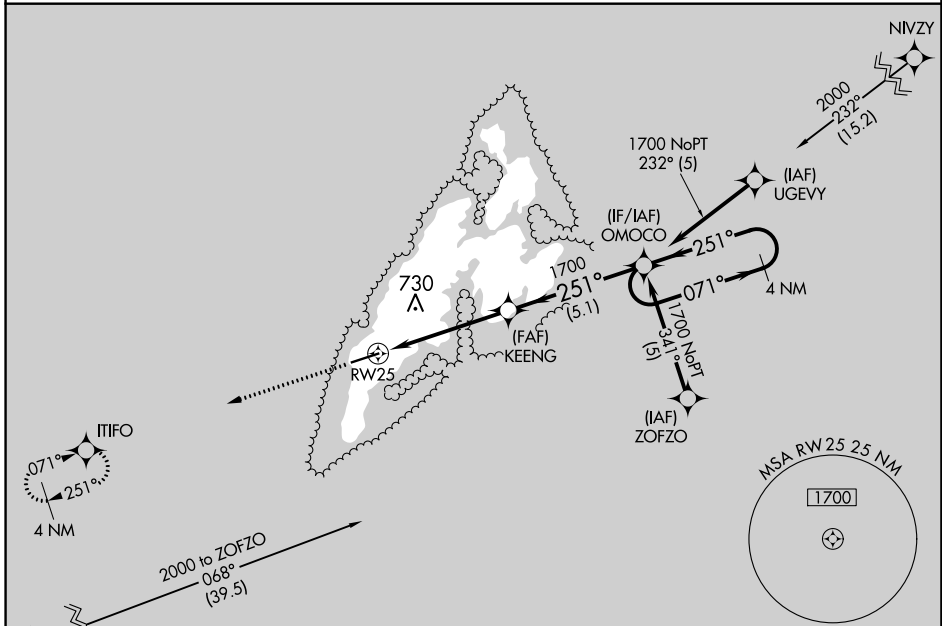

APP CRS	Rwy Idg	<b>6000</b>
<b>251°</b>	TDZE	<b>89</b>
	Apt Elev	<b>91</b>

# RNAV (GPS) RWY 25

YAP INTL (T11)(PTYA)

▼ Obtain local altimeter setting on CTAF; when not received, procedure not authorized.  
 Circling NA North of Rwy 7-25. DME/DME RNP-0.3 NA.  
 No controlled airspace below 5500'.

MISSED APPROACH: Climb to 1700 direct ITIFO WP and hold.

YAP RADIO  
**123.6** (CTAF)

ELEV	91	TDZE	89
------	----	------	----

CATEGORY	A	B	C	D
LNVA MDA	700-1 611 (700-1)	700-1 611 (700-1)	700-1 3/4 611 (700-1 3/4)	700-2 611 (700-2)
CIRCLING	700-1 609 (700-1)	700-1 609 (700-1)	700-1 3/4 609 (700-1 3/4)	700-2 609 (700-2)