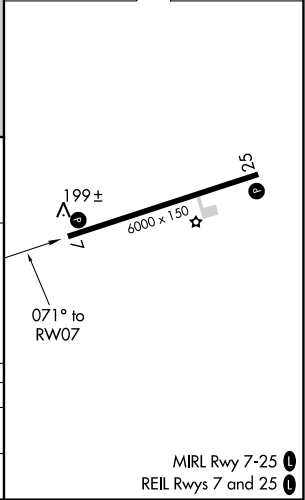

APP CRS	Rwy Idg	6000
071°	TDZE	91
	Apt Elev	91

RNAV (GPS) RWY 7

YAP INTL (T11)(PTYA)

▽ Obtain local altimeter setting on CTAF; when not received, procedure not authorized.
 Circling NA North of Rwy 7-25. DME/DME RNP-0.3 NA.
 No controlled airspace below 5500'.

MISSED APPROACH: Climb to 1700 direct
 OMOCO WP and hold.

YAP RADIO
123.6 (CTAF)

PAC: 31 OCT 2024 to 26 DEC 2024

PAC: 31 OCT 2024 to 26 DEC 2024

ELEV	91	TDZE	91
------	----	------	----

CATEGORY	A	B	C	D
LNNAV MDA	600-1	509 (600-1)	600-1½	509 (600-1½)
CIRCLING	600-1	509 (600-1)	600-1½ 509 (600-1½)	660-2 569 (600-2)