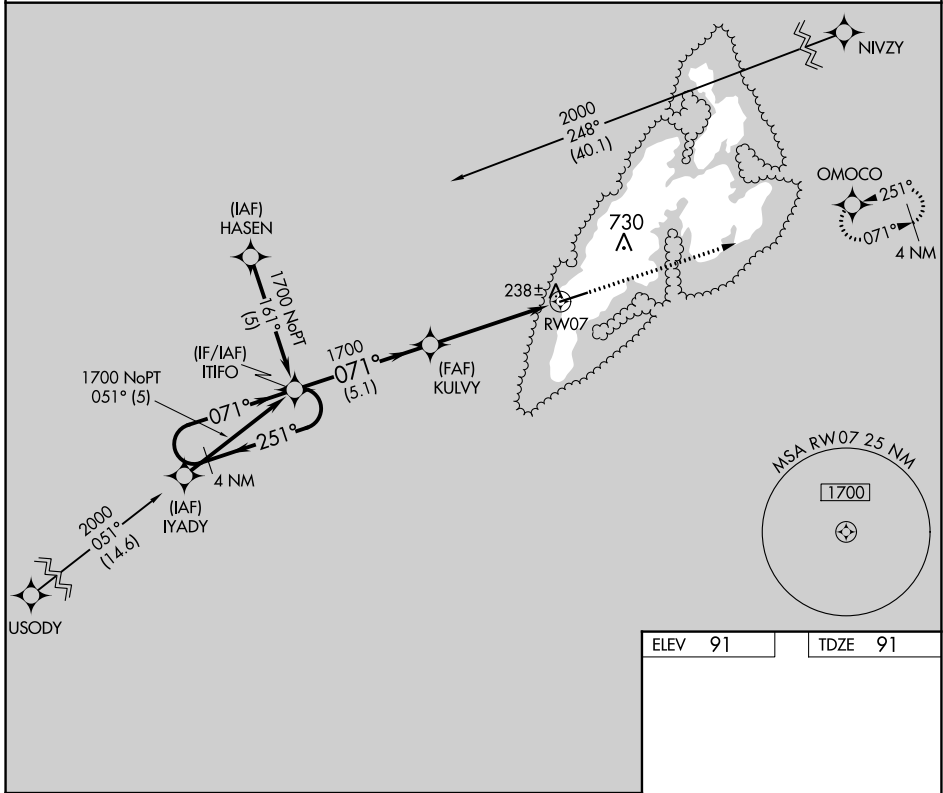

APP CRS	Rwy Idg	6000
071°	TDZE	91
	Apt Elev	91

RNAV (GPS) RWY 7

YAP INTL (T11)(PTYA)

▽ Obtain local altimeter setting on CTAF; when not received, procedure not authorized.
 Circling NA North of Rwy 7-25. DME/DME RNP-0.3 NA.
 No controlled airspace below 5500'.

MISSED APPROACH: Climb to 1700 direct
 OMOCO WP and hold.

YAP RADIO
123.6 (CTAF)

PAC: 31 OCT 2024 to 26 DEC 2024

PAC: 31 OCT 2024 to 26 DEC 2024

ELEV	91	TDZE	91
------	----	------	----

CATEGORY	A	B	C	D
LNNAV MDA	600-1	509 (600-1)	600-1½	509 (600-1½)
CIRCLING	600-1	509 (600-1)	600-1½ 509 (600-1½)	660-2 569 (600-2)