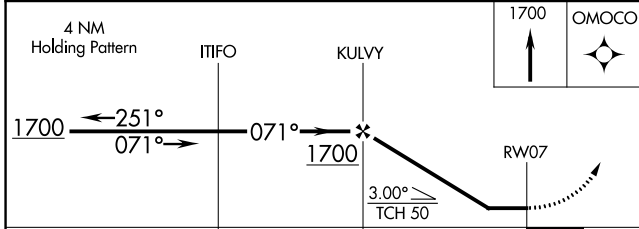

APP CRS	Rwy Idg	6000
071°	TDZE	91
	Apt Elev	91

RNAV (GPS) RWY 7

YAP INTL (T11)(PTYA)

▽ Obtain local altimeter setting on CTAF; when not received, procedure not authorized.
 Circling NA North of Rwy 7-25. DME/DME RNP-0.3 NA.
 No controlled airspace below 5500'.

MISSED APPROACH: Climb to 1700 direct
 OMOCO WP and hold.

YAP RADIO
123.6 (CTAF)

PAC: 31 OCT 2024 to 26 DEC 2024

PAC: 31 OCT 2024 to 26 DEC 2024

ELEV	91	TDZE	91
------	----	------	----

CATEGORY	A	B	C	D
LNNAV MDA	600-1	509 (600-1)	600-1½	509 (600-1½)
CIRCLING	600-1	509 (600-1)	600-1½ 509 (600-1½)	660-2 569 (600-2)