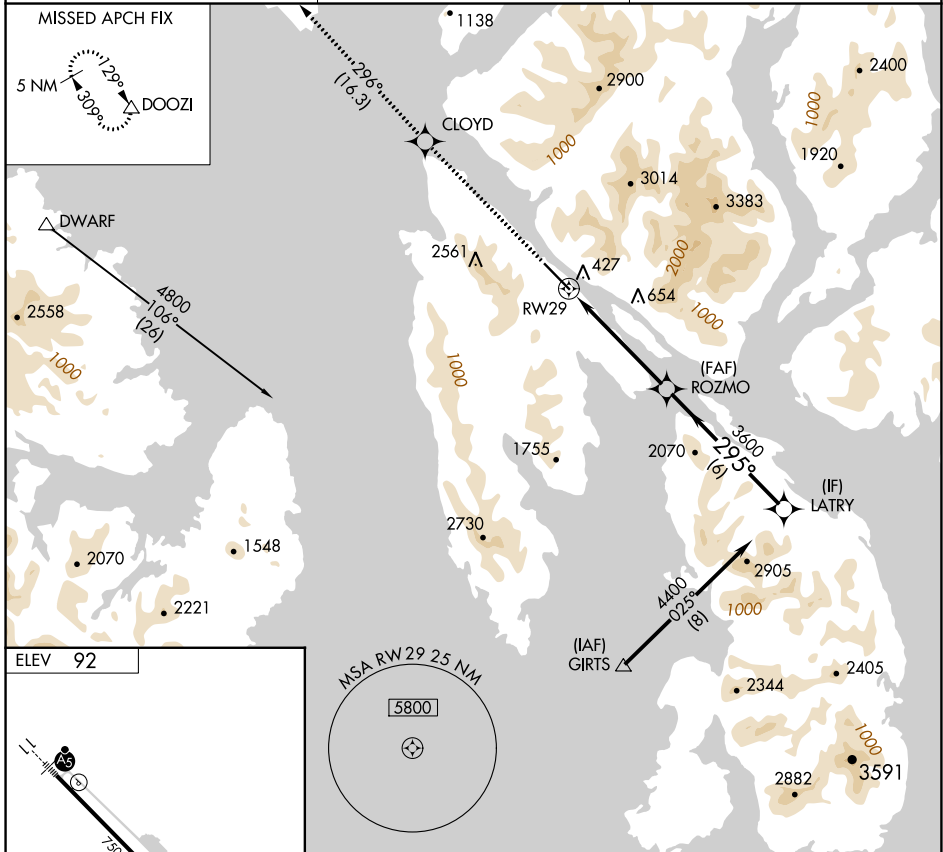

APP CRS 295°	Rwy Idg TDZE Apt Elev	N/A N/A 92
------------------------	-----------------------------	---------------------------------------

RNAV (GPS)-B

KETCHIKAN INTL (KTN)(PAKT)

RNP APCH.	MISSED APPROACH: Climb to 5000 direct CLOYD and on track 296° to DOOZI and hold.
Circling NA northeast of Rwy 29-11.	

AFIS 134.45	ANCHORAGE CENTER 118.5 284.6	KETCHIKAN RADIO 123.6 (CTAF) 0
-----------------------	--	--

5000	CLOYD	tr 296°	DOOZI	LATRY
				4400
RW29		6.49° TCH 49	ROZMO	
		3600		
5 NM		6 NM		

CATEGORY	A	B	C	D
CIRCLING	1980-1¼ 1888 (1900-1¼)	2620-1½ 2528 (2600-1½)	2880-3	2788 (2800-3)

AK, 31 OCT 2024 to 26 DEC 2024

AK, 31 OCT 2024 to 26 DEC 2024