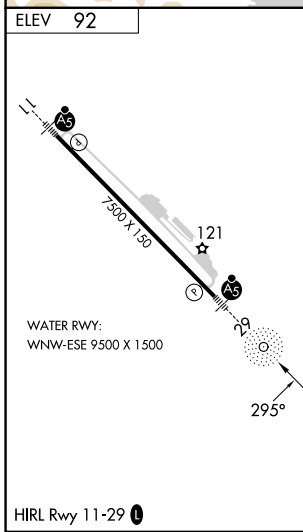

APP CRS 295°	Rwy Idg TDZE Apt Elev	N/A N/A 92
------------------------	-----------------------------	---------------------------------------

RNAV (GPS)-B

KETCHIKAN INTL (KTN)(PAKT)

RNP APCH.	MISSED APPROACH: Climb to 5000 direct CLOYD and on track 296° to DOOZI and hold.
Circling NA northeast of Rwy 29-11.	

AFIS 134.45	ANCHORAGE CENTER 118.5 284.6	KETCHIKAN RADIO 123.6 (CTAF) 0
-----------------------	--	--

5000	CLOYD	tr 296°	DOOZI	LATRY
				4400
RW29		6.49° TCH 49	ROZMO	
		3600		
5 NM		6 NM		

CATEGORY	A	B	C	D
CIRCLING	1980-1¼ 1888 (1900-1¼)	2620-1½ 2528 (2600-1½)	2880-3	2788 (2800-3)