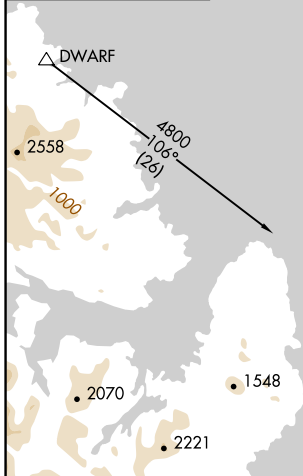

APP CRS 295°	Rwy Idg TDZE Apt Elev	N/A N/A 92
------------------------	-----------------------------	---------------------------------------

RNAV (GPS)-B

KETCHIKAN INTL (KTN)(PAKT)

RNP APCH.	MISSED APPROACH: Climb to 5000 direct CLOYD and on track 296° to DOOZI and hold.
Circling NA northeast of Rwy 29-11.	

AFIS 134.45	ANCHORAGE CENTER 118.5 284.6	KETCHIKAN RADIO 123.6 (CTAF) 0
-----------------------	--	--

5000	CLOYD	tr 296°	DOOZI	LATRY
				4400
RW29		6.49° TCH 49	ROZMO	
		3600		
5 NM		6 NM		

CATEGORY	A	B	C	D
CIRCLING	1980-1¼ 1888 (1900-1¼)	2620-1½ 2528 (2600-1½)	2880-3	2788 (2800-3)

AK, 31 OCT 2024 to 26 DEC 2024

AK, 31 OCT 2024 to 26 DEC 2024