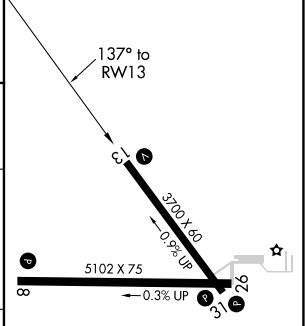

ELEV 3279	TDZE 3279