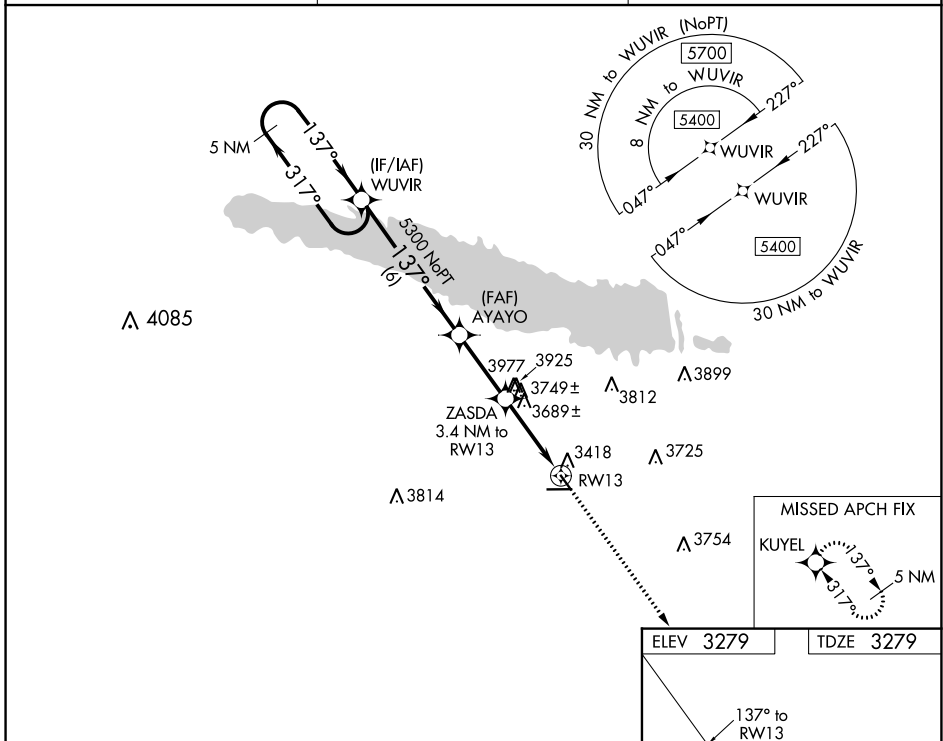

WAAS CH 93531 W13A	APP CRS 137°	Rwy Idg 3700 TDZE 3279 Apt Elev 3279
--	------------------------	---

RNAV (GPS) RWY 13

SEARLE FLD (OGA)

RNP APCH.		MISSED APPROACH: Climb to 5500 direct KUYEL and hold.
AWOS-3 121.275	DENVER CENTER 132.7 397.85	UNICOM 122.8 (CTAF) 0

ELEV 3279	TDZE 3279
-----------	-----------

CATEGORY	A	B	C	D
LP MDA	3940-1	661 (700-1)		NA
RNAV MDA	4000-1	721 (800-1)		NA
CIRCLING	4000-1	721 (800-1)		NA

MRL Rwy 8-26 and 13-31 0

NC-2, 28 NOV 2024 to 26 DEC 2024

NC-2, 28 NOV 2024 to 26 DEC 2024