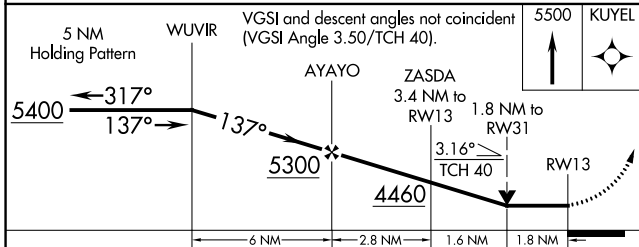

WAAS CH 93531 W13A	APP CRS 137°	Rwy Idg 3700 TDZE 3279 Apt Elev 3279
--	------------------------	---

RNAV (GPS) RWY 13

SEARLE FLD (OGA)

RNP APCH.		MISSED APPROACH: Climb to 5500 direct KUYEL and hold.
AWOS-3 121.275	DENVER CENTER 132.7 397.85	UNICOM 122.8 (CTAF) 0

ELEV 3279	TDZE 3279
-----------	-----------

CATEGORY	A	B	C	D
LP MDA	3940-1	661 (700-1)		NA
RNAV MDA	4000-1	721 (800-1)		NA
CIRCLING	4000-1	721 (800-1)		NA

MRL Rwy 8-26 and 13-31 0

NC-2, 28 NOV 2024 to 26 DEC 2024