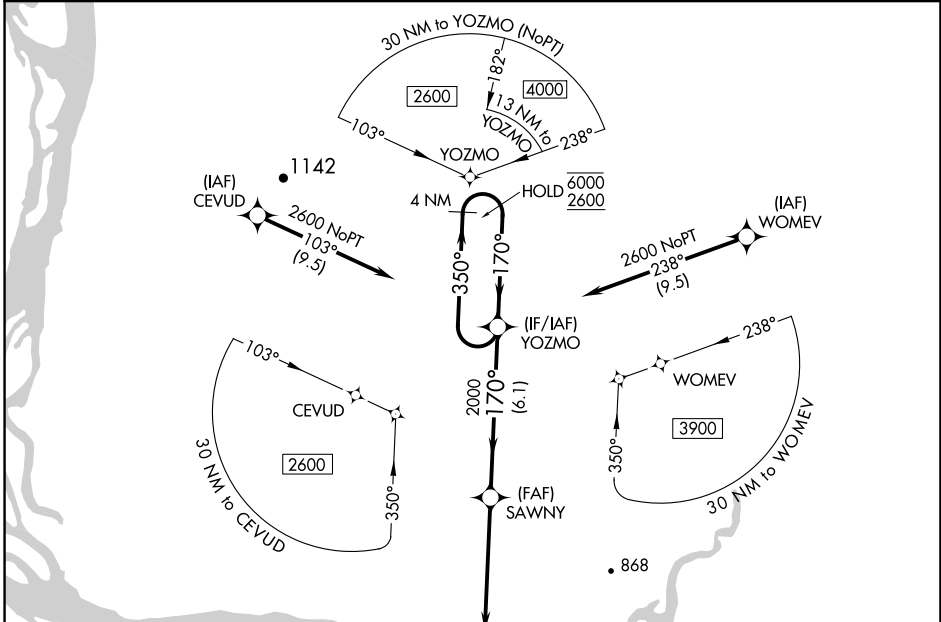

APP CRS	Rwy Idg	6008
170°	TDZE	305
	Apt Elev	314

RNAV (GPS) RWY 17

ST MARY'S (KSM)(PASM)

RNP APCH-GPS.

⚠ Circling to Rwy 6 NA at night. Circling NA east of Rwy 17-35. Inop table does not apply.

MISSED APPROACH: Climb to 2100 direct RUVHO and hold.

AWOS-3P 128.7	ANCHORAGE CENTER 124.0	CTAF 122.3
-------------------------	----------------------------------	----------------------

CATEGORY	A	B	C	D
LNAV MDA	700-1 395 (400-1)		700-1½ 395 (400-1½)	
<input checked="" type="checkbox"/> CIRCLING	820-1 506 (600-1)		820-1½ 506 (600-1½)	880-2 566 (600-2)

AK, 31 OCT 2024 to 26 DEC 2024

AK, 31 OCT 2024 to 26 DEC 2024