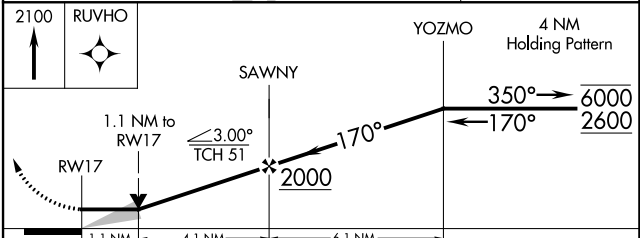

APP CRS	Rwy Idg	6008
170°	TDZE	305
	Apt Elev	314

RNAV (GPS) RWY 17

ST MARY'S (KSM)(PASM)

RNP APCH-GPS.

⚠ Circling to Rwy 6 NA at night. Circling NA east of Rwy 17-35. Inop table does not apply.

MISSED APPROACH: Climb to 2100 direct RUVHO and hold.

AWOS-3P 128.7	ANCHORAGE CENTER 124.0	CTAF 122.3
-------------------------	----------------------------------	----------------------

CATEGORY	A	B	C	D
LNAV MDA	700-1 395 (400-1)		700-1½ 395 (400-1½)	
<input checked="" type="checkbox"/> CIRCLING	820-1 506 (600-1)		820-1½ 506 (600-1½)	880-2 566 (600-2)