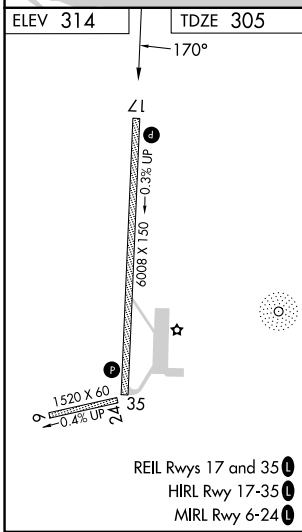

APP CRS	Rwy Idg	6008
170°	TDZE	305
	Apt Elev	314

RNAV (GPS) RWY 17

ST MARY'S (KSM)(PASM)

RNP APCH-GPS.

⚠ Circling to Rwy 6 NA at night. Circling NA east of Rwy 17-35. Inop table does not apply.

MISSED APPROACH: Climb to 2100 direct RUVHO and hold.

AWOS-3P 128.7	ANCHORAGE CENTER 124.0	CTAF 122.3
-------------------------	----------------------------------	----------------------

CATEGORY	A	B	C	D
LNAV MDA	700-1 395 (400-1)		700-1½ 395 (400-1½)	
<input checked="" type="checkbox"/> CIRCLING	820-1 506 (600-1)		820-1½ 506 (600-1½)	880-2 566 (600-2)