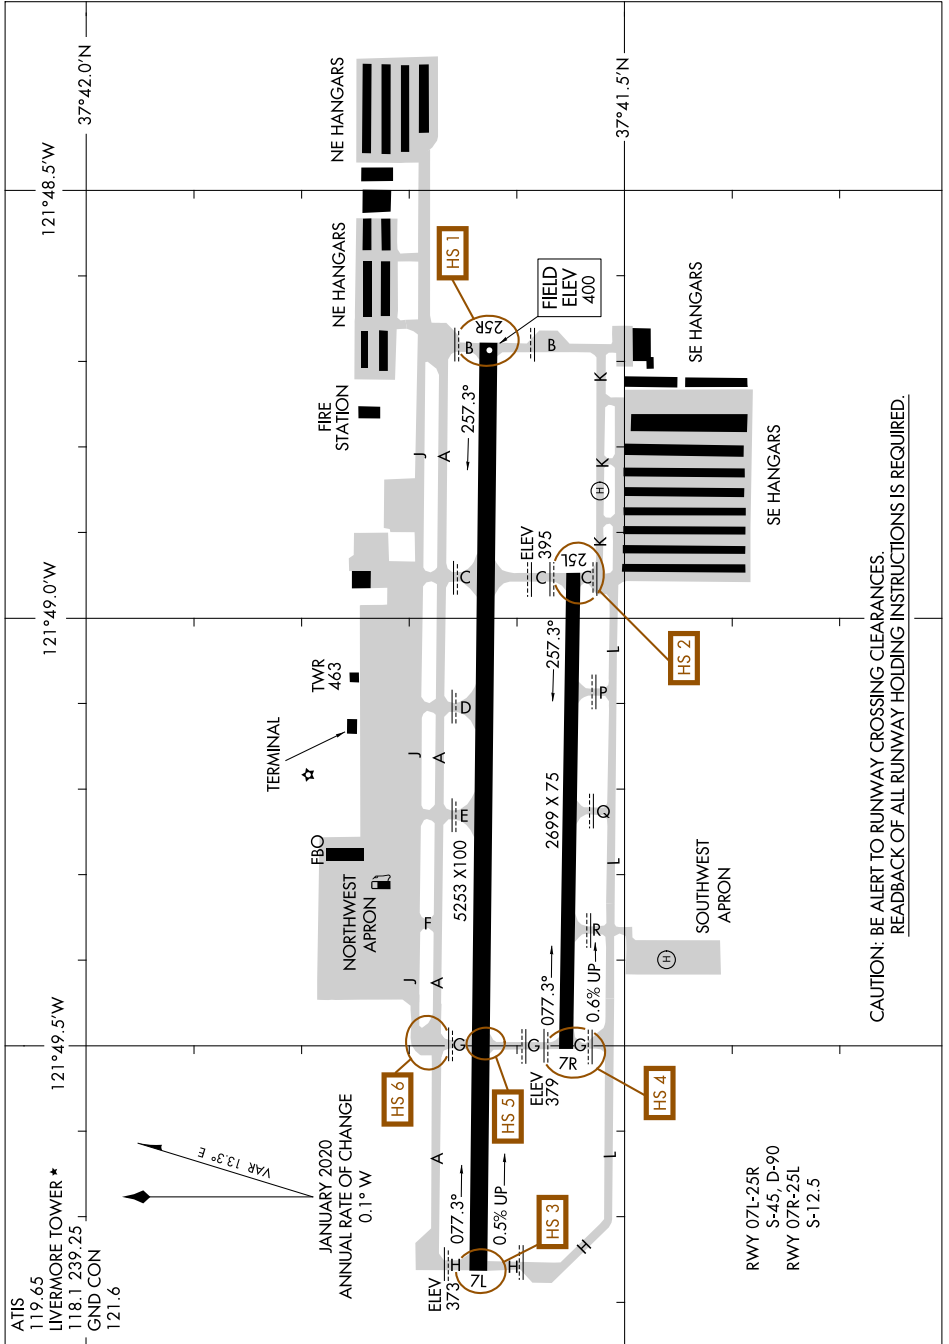

# AIRPORT DIAGRAM

AL-6075 (FAA)

LIVERMORE MUNI (LVK)  
LIVERMORE, CALIFORNIA

SW-2, 28 NOV 2024 to 26 DEC 2024

CAUTION: BE ALERT TO RUNWAY CROSSING CLEARANCES.  
READBACK OF ALL RUNWAY HOLDING INSTRUCTIONS IS REQUIRED.

SW-2, 28 NOV 2024 to 26 DEC 2024

# AIRPORT DIAGRAM

LIVERMORE, CALIFORNIA  
LIVERMORE MUNI (LVK)