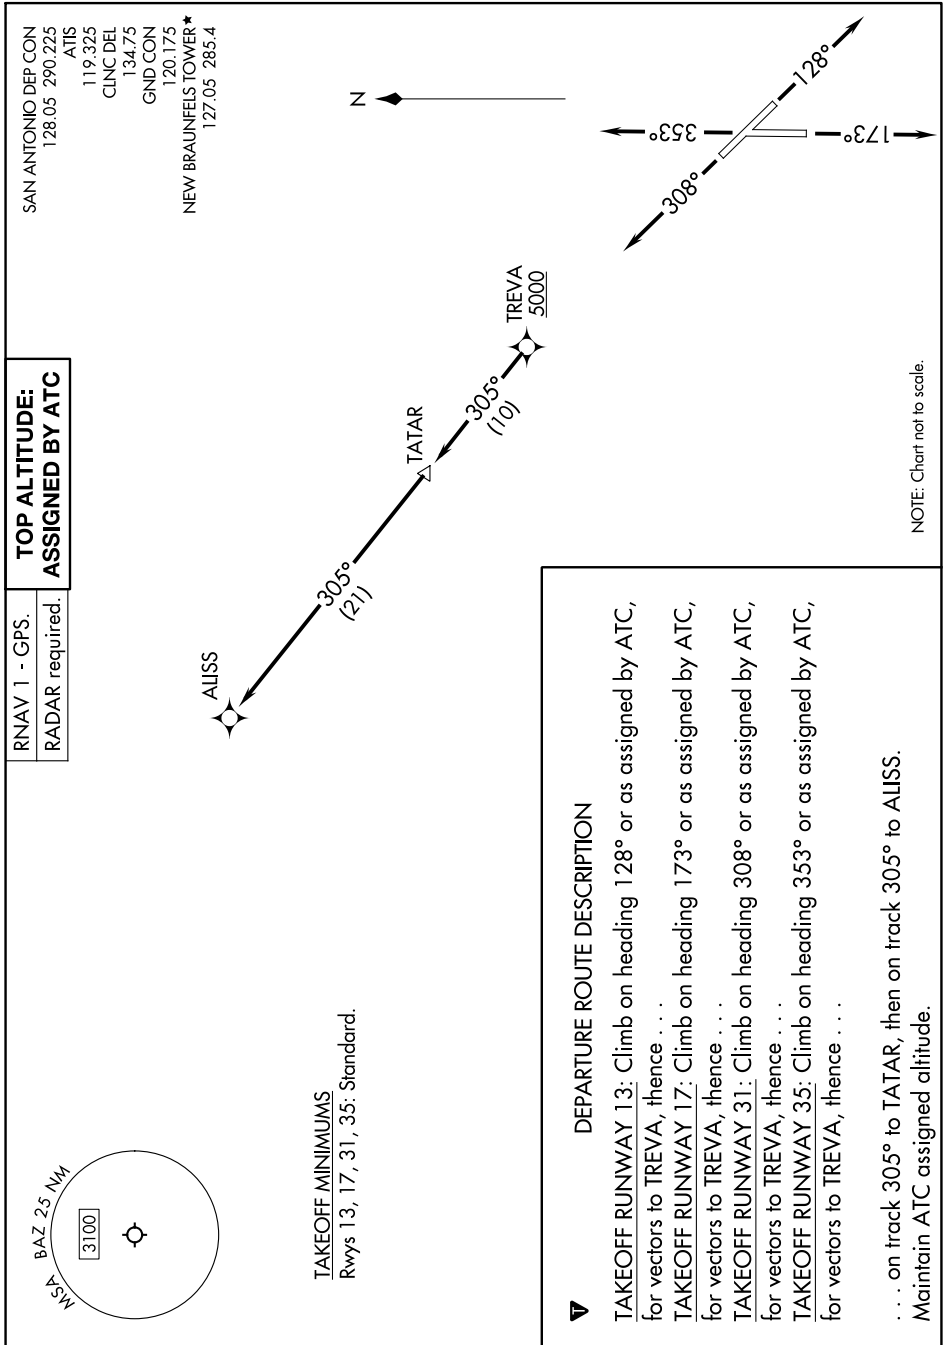

(ALISS6.ALISS) 24025

AL-6080 (FAA)

NEW BRAUNFELS NTL (BAZ)
NEW BRAUNFELS, TEXAS

ALISS SIX DEPARTURE (RNAV)

SC-3, 28 NOV 2024 to 26 DEC 2024

SC-3, 28 NOV 2024 to 26 DEC 2024

ALISS SIX DEPARTURE (RNAV)

(ALISS6.ALISS) 25JAN24

NEW BRAUNFELS, TEXAS
NEW BRAUNFELS NTL (BAZ)