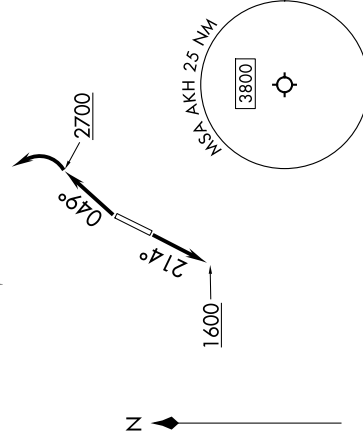

# JOJO FIVE DEPARTURE (RNAV)

CHARLOTTE DEP CON  
120.05 257.2  
ASOS  
135.725  
CLNC DEL  
127.2  
UNICOM (CTAF)  
123.0

**TOP ALTITUDE:  
3000**

NOTE: Chart not to scale.

**DEPARTURE ROUTE DESCRIPTION**

**TAKEOFF RUNWAY 3:** Climb on heading 049° to 2700 before turning left, then on heading assigned by ATC, thence. . . .

**TAKEOFF RUNWAY 21:** Climb on heading 214° to 1600 before proceeding north, then on heading assigned by ATC, thence. . . .

. . . on RADAR vectors to WAYDS, then on depicted route to JOJO. Then on assigned transition. Maintain 3000, expect filed altitude within 10 minutes after departure.

CUBIM TRANSITION (JOJO5.CUBIM)  
DOOGE TRANSITION (JOJO5.DOOGE)  
NOONN TRANSITION (JOJO5.NOONN)