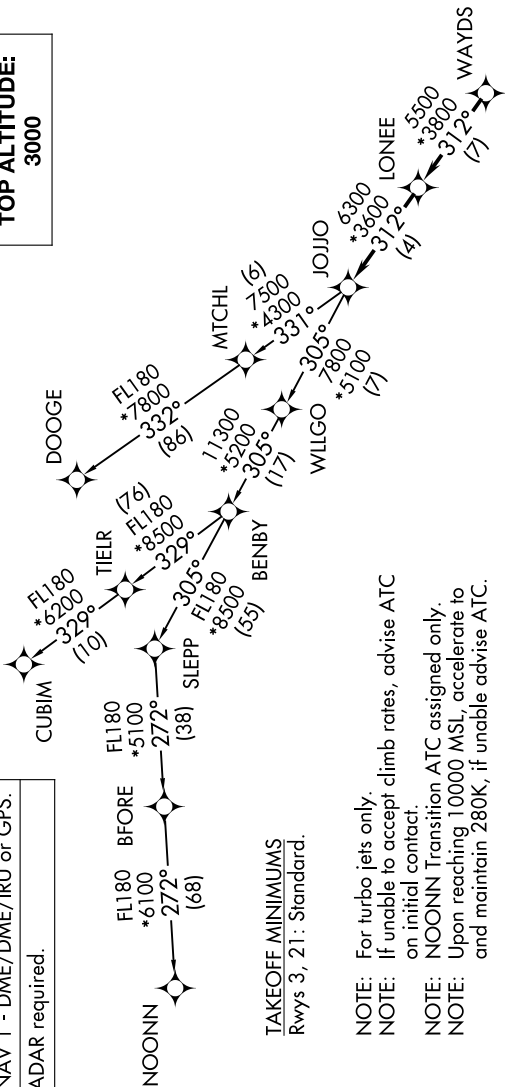

# JOJO FIVE DEPARTURE (RNAV)

CHARLOTTE DEP CON  
120.05 257.2  
ASOS  
135.725  
CLNC DEL  
127.2  
UNICOM (CTAF)  
123.0

**TOP ALTITUDE:  
3000**

NOTE: Chart not to scale.

**DEPARTURE ROUTE DESCRIPTION**

**TAKEOFF RUNWAY 3:** Climb on heading 049° to 2700 before turning left, then on heading assigned by ATC, thence. . . .

**TAKEOFF RUNWAY 21:** Climb on heading 214° to 1600 before proceeding north, then on heading assigned by ATC, thence. . . .

SE-2, 28 NOV 2024 to 26 DEC 2024

SE-2, 28 NOV 2024 to 26 DEC 2024

# JOJO FIVE DEPARTURE (RNAV)