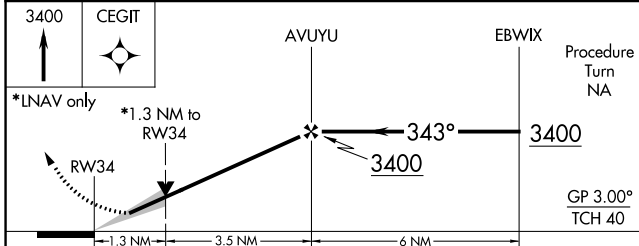

WAAS CH 87009 W34A	APP CRS 343°	Rwy Idg TDZE Apt Elev	4301 1801 1803
--	------------------------	-----------------------------	---

RNAV (GPS) RWY 34

AURORA MUNI/AL POTTER FLD (AUH)

⚠ Baro-VNAV NA when using Grand Island altimeter setting. For uncompensated Baro-VNAV systems, LNAV/VNAV NA below -18°C (0°F) or above 54°C (130°F). DME/DME RNP-0.3 NA. When local altimeter setting not received, use Grand Island altimeter setting and increase all DA 41 feet and all MDA 60 feet. VDP NA when using Grand Island altimeter setting.

MISSED APPROACH:
Climb to 3400 direct CEGIT and hold.

AWOS-3 121.225	MINNEAPOLIS CENTER 119.4 278.8	UNICOM 122.8 (CTAF) 0
--------------------------	--	---------------------------------

CATEGORY	A	B	C	D
LPV DA	2051-1	250 (300-1)		NA
LNAV/VNAV DA	2129-1¼	328 (400-1¼)		NA
LNAV MDA	2260-1	459 (500-1)		NA
C CIRCLING	2300-1 497 (500-1)	2340-1 537 (600-1)		NA