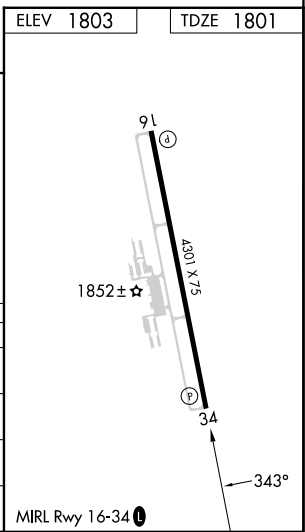

WAAS CH 87009 W34A	APP CRS 343°	Rwy Idg TDZE Apt Elev	4301 1801 1803
--	------------------------	-----------------------------	---

RNAV (GPS) RWY 34

AURORA MUNI/AL POTTER FLD (AUH)

⚠ Baro-VNAV NA when using Grand Island altimeter setting. For uncompensated Baro-VNAV systems, LNAV/VNAV NA below -18°C (0°F) or above 54°C (130°F). DME/DME RNP-0.3 NA. When local altimeter setting not received, use Grand Island altimeter setting and increase all DA 41 feet and all MDA 60 feet. VDP NA when using Grand Island altimeter setting.

MISSED APPROACH:
Climb to 3400 direct CEGIT and hold.

AWOS-3 121.225	MINNEAPOLIS CENTER 119.4 278.8	UNICOM 122.8 (CTAF) 0
--------------------------	--	---------------------------------

CATEGORY	A	B	C	D
LPV DA	2051-1	250 (300-1)		NA
LNAV/VNAV DA	2129-1¼	328 (400-1¼)		NA
LNAV MDA	2260-1	459 (500-1)		NA
C CIRCLING	2300-1 497 (500-1)	2340-1 537 (600-1)		NA