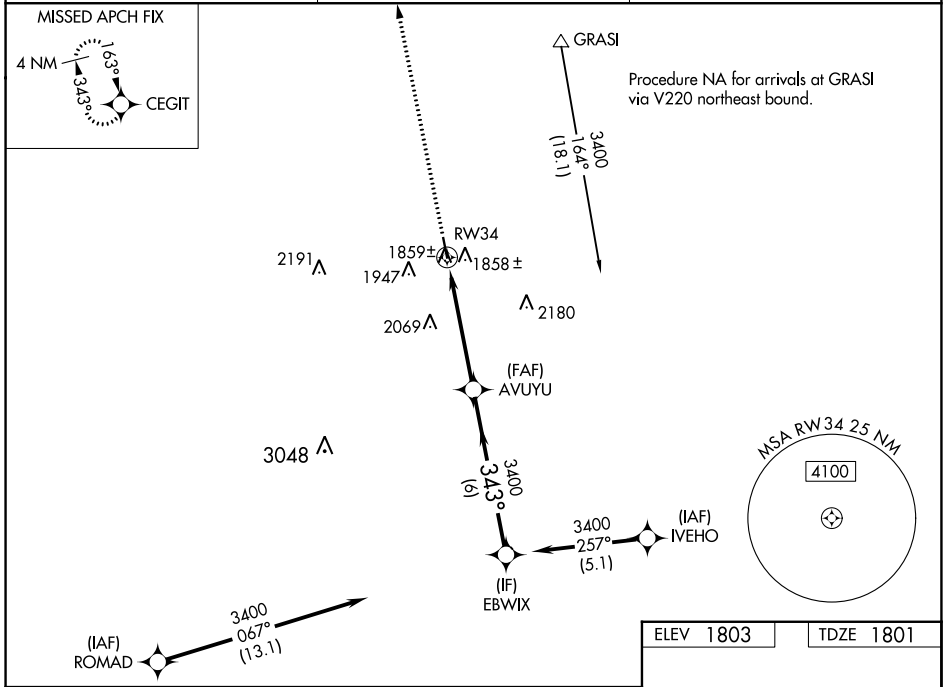

WAAS CH 87009 W34A	APP CRS 343°	Rwy Idg TDZE Apt Elev	4301 1801 1803
--	------------------------	-----------------------------	---

RNAV (GPS) RWY 34

AURORA MUNI/AL POTTER FLD (AUH)

⚠ Baro-VNAV NA when using Grand Island altimeter setting. For uncompensated Baro-VNAV systems, LNAV/VNAV NA below -18°C (0°F) or above 54°C (130°F). DME/DME RNP-0.3 NA. When local altimeter setting not received, use Grand Island altimeter setting and increase all DA 41 feet and all MDA 60 feet. VDP NA when using Grand Island altimeter setting.

MISSED APPROACH:
Climb to 3400 direct CEGIT and hold.

AWOS-3 121.225	MINNEAPOLIS CENTER 119.4 278.8	UNICOM 122.8 (CTAF) 0
--------------------------	--	---------------------------------

CATEGORY	A	B	C	D
LPV DA	2051-1	250 (300-1)		NA
LNAV/VNAV DA	2129-1¼	328 (400-1¼)		NA
LNAV MDA	2260-1	459 (500-1)		NA
C CIRCLING	2300-1 497 (500-1)	2340-1 537 (600-1)		NA

NC-2, 28 NOV 2024 to 26 DEC 2024

NC-2, 28 NOV 2024 to 26 DEC 2024